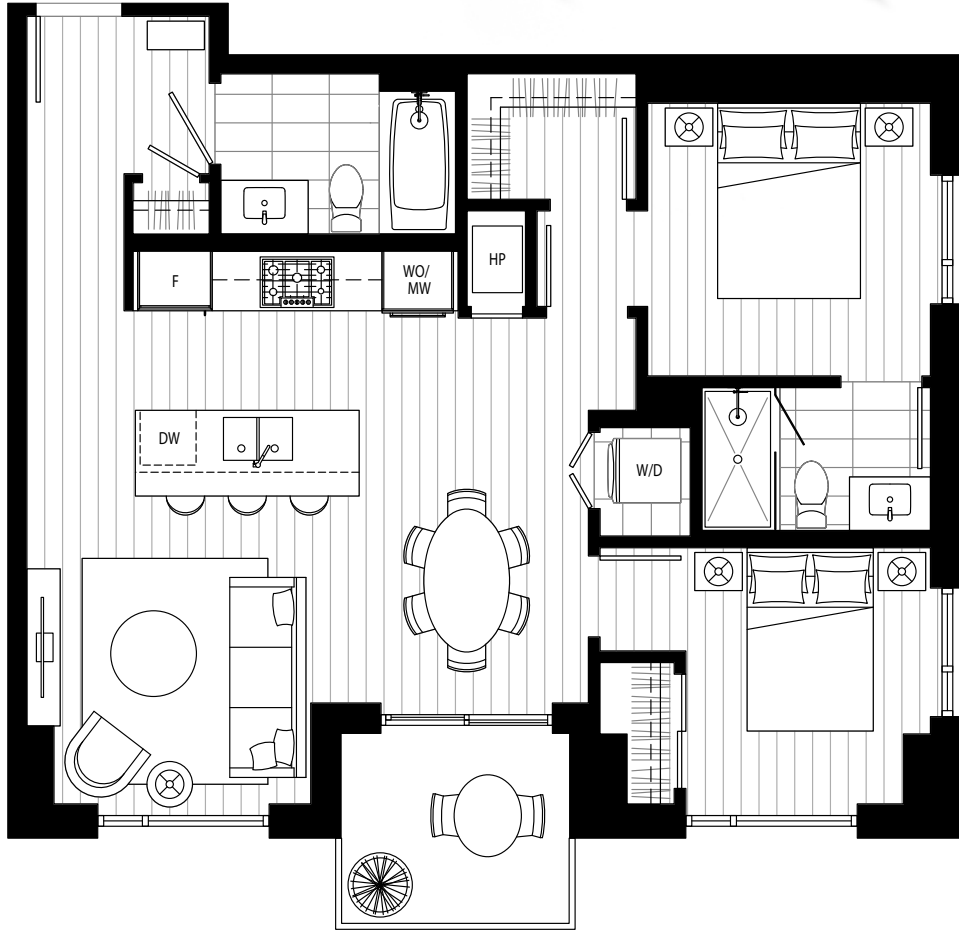

ARDEA

WATERFRONT HOMES

C2

2 Bedroom

Interior: 887 Sq Ft / Exterior: 52-54 Sq Ft

Total: 939-941 Sq Ft

LEVELS 2-4

LEVELS 2-4

Riverwalk Ave

Levels 2 - 4

Level 5

Levels 6 - 7