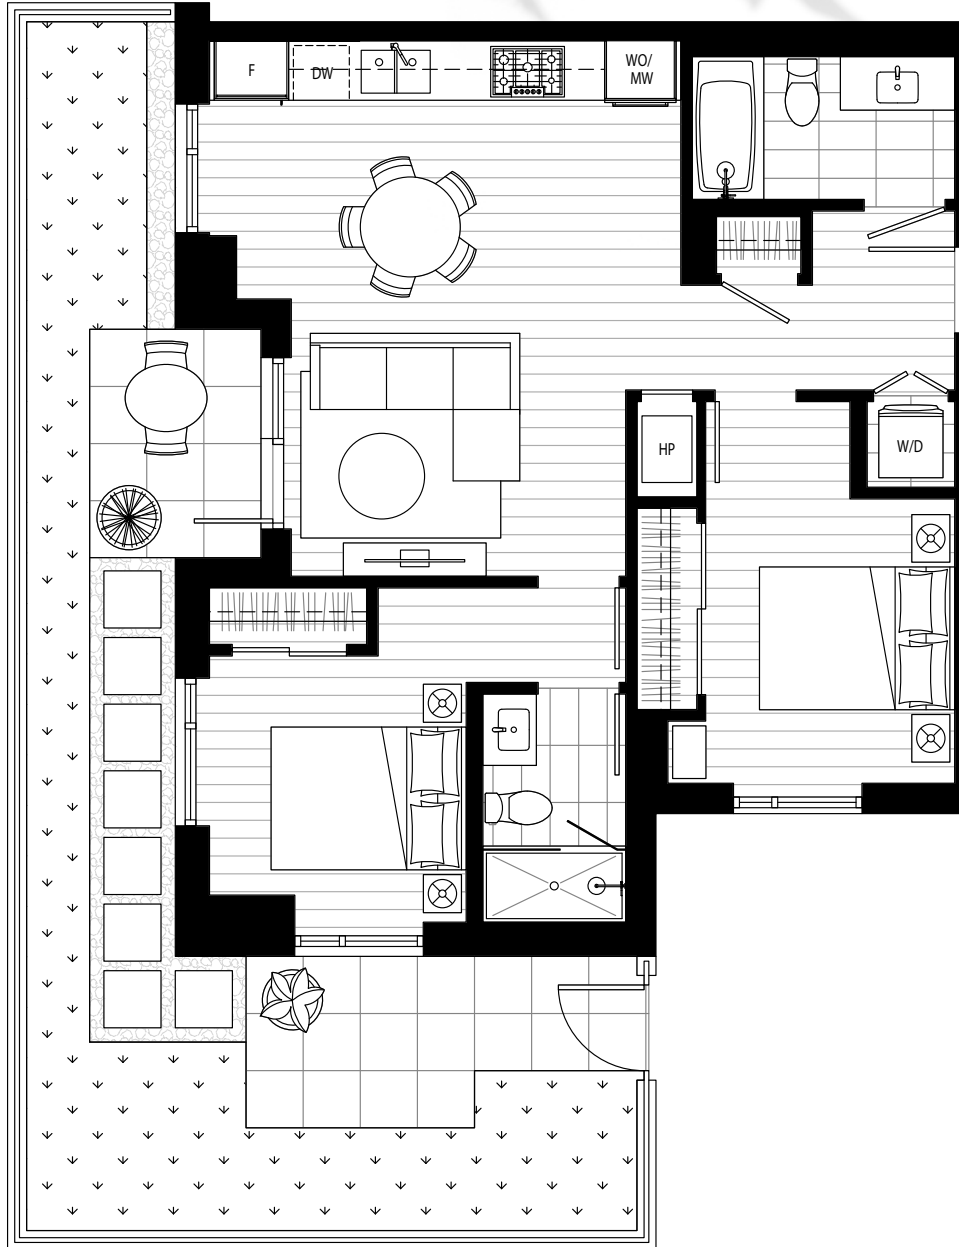

ARDEA

WATERFRONT HOMES

C1

2 Bedroom

Interior: 835 Sq Ft / Exterior: 403 Sq Ft

Total: 1,238 Sq Ft

Level 1