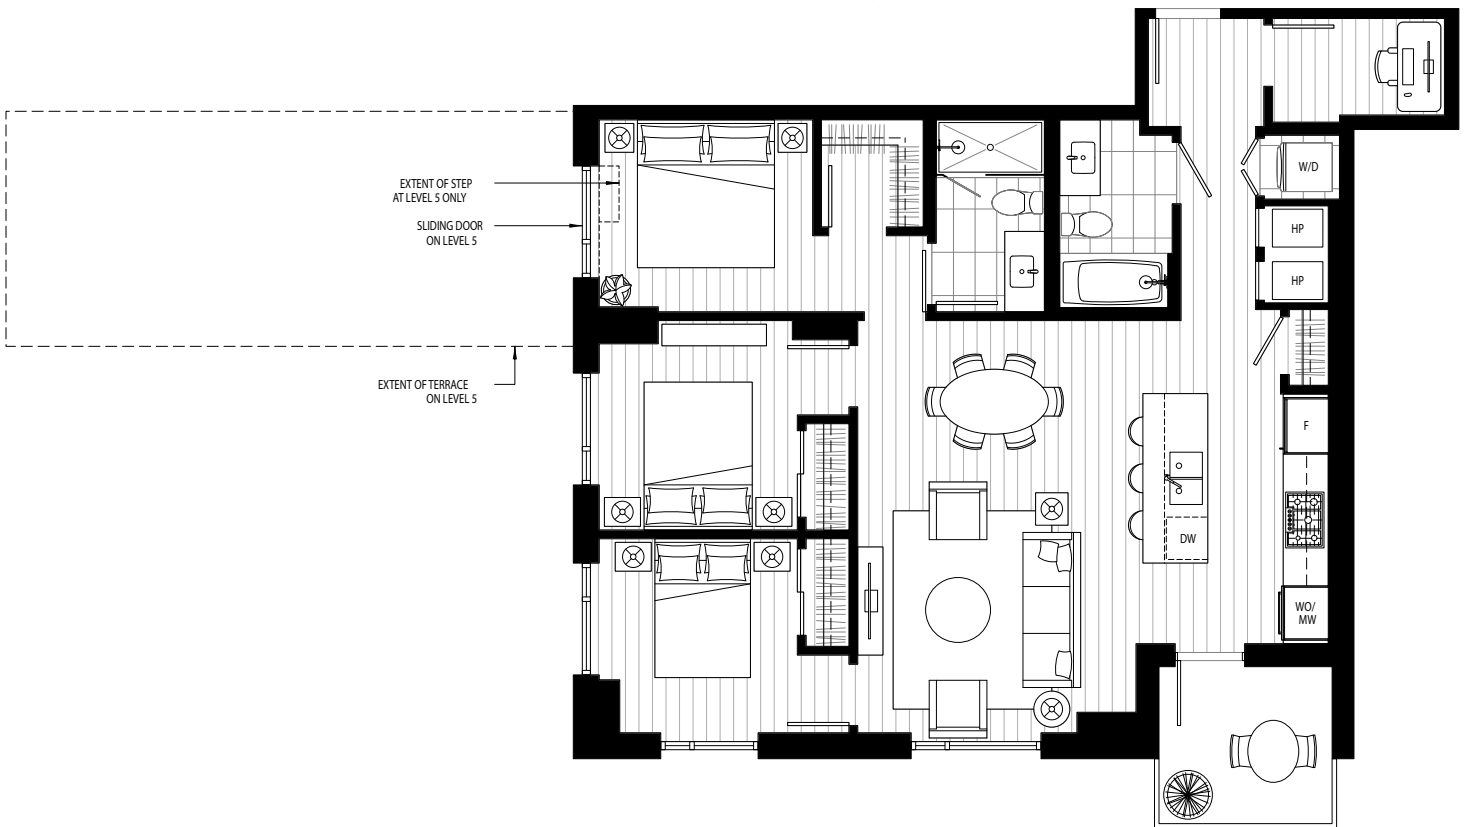

# ARDEA

WATERFRONT HOMES

F

3 Bedroom + Den

Interior: 1,102 Sq Ft / Exterior: 58-341 Sq Ft

Total: 1,160-1,443 Sq Ft

Riverwalk Ave

Level 5