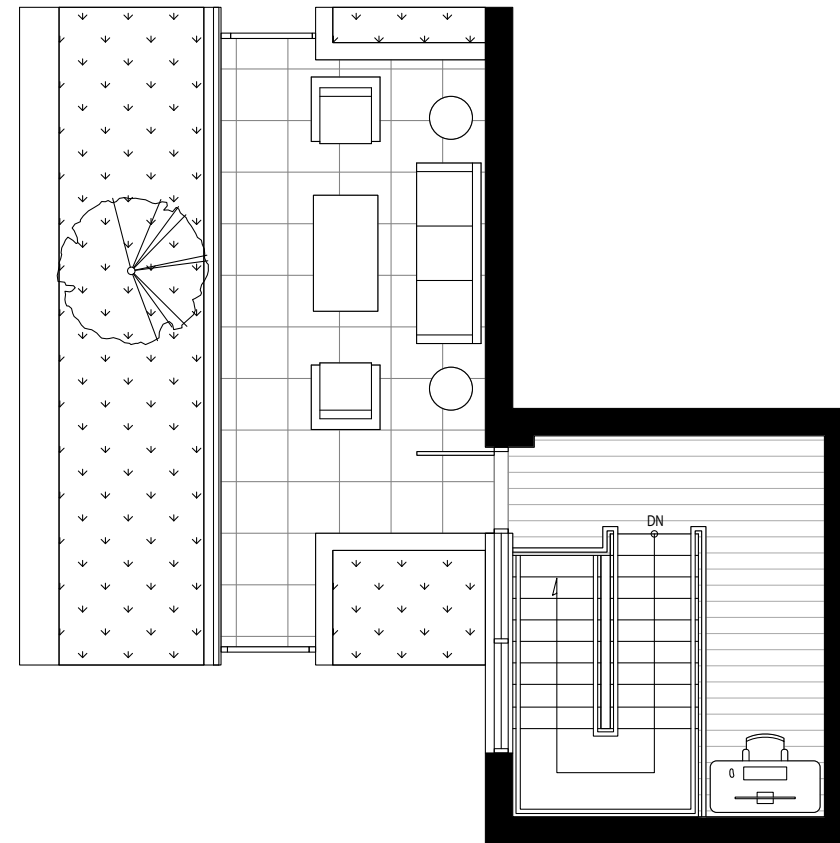

PENTHOUSE 4

3 Bedroom + Den + Flex

Interior: 1,643 Sq Ft

Main Balcony: 110 Sq Ft / Rooftop Terrace: 290 Sq Ft

Total: 2,043 Sq Ft

Level 8