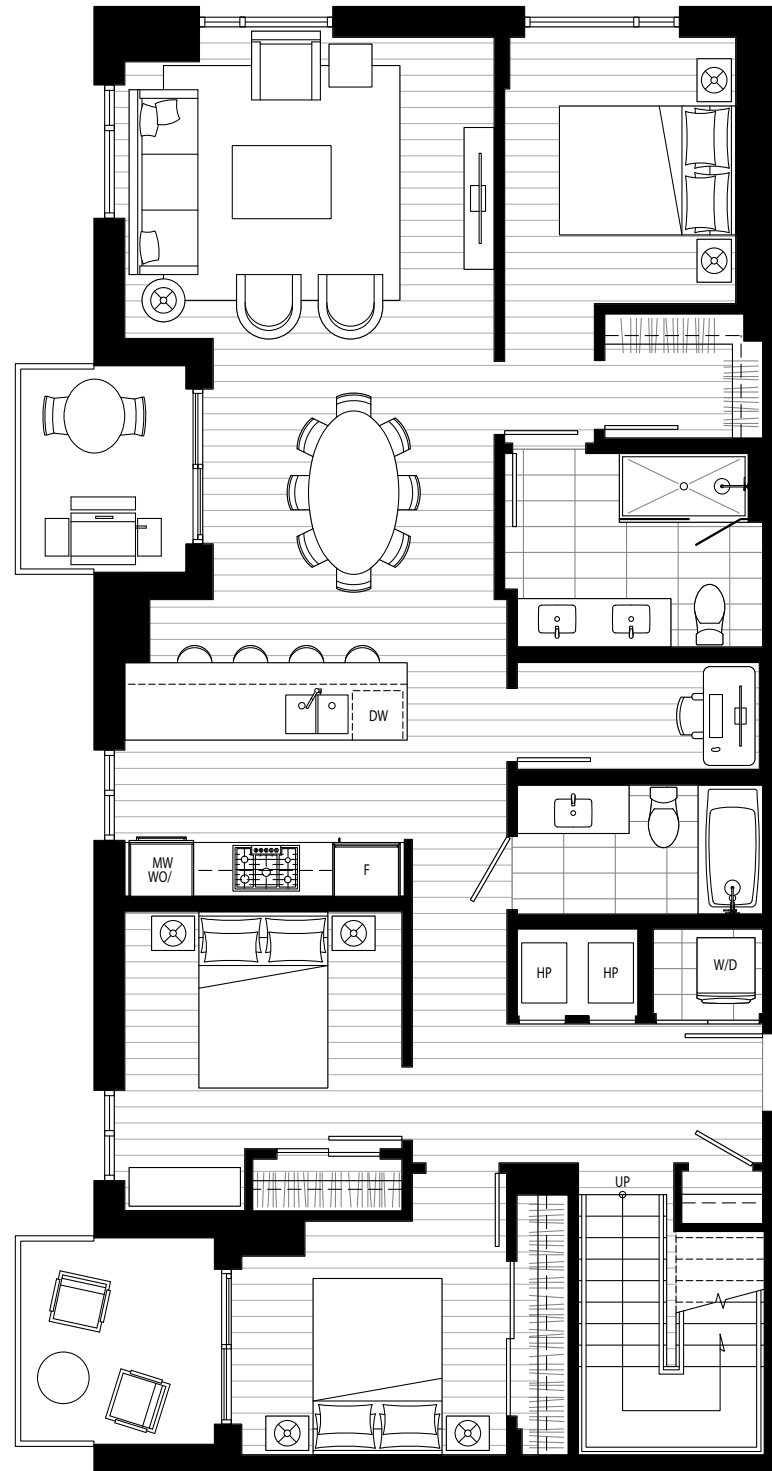

PENTHOUSE 4

3 Bedroom + Den + Flex

Interior: 1,643 Sq Ft

Main Balcony: 110 Sq Ft / Rooftop Terrace: 290 Sq Ft

Total: 2,043 Sq Ft

Level 8