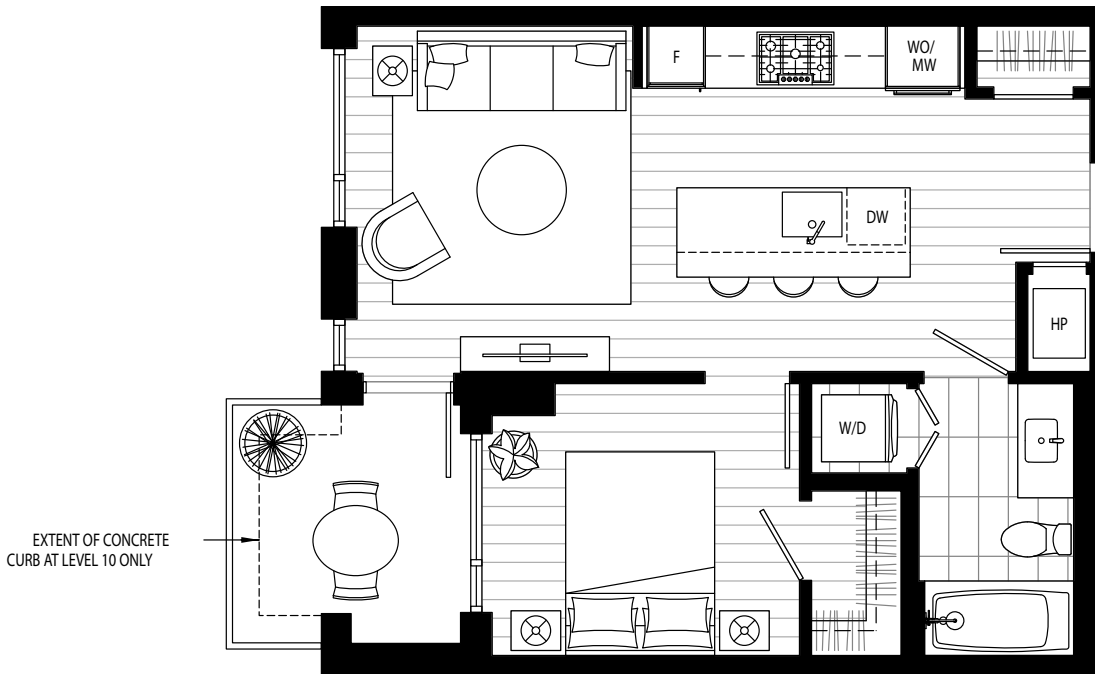

ARDEA

WATERFRONT HOMES

A

1 Bedroom

Interior: 527 Sq Ft / Exterior: 48-60 Sq Ft

Total: 575-587 Sq Ft

Levels 10 - 11