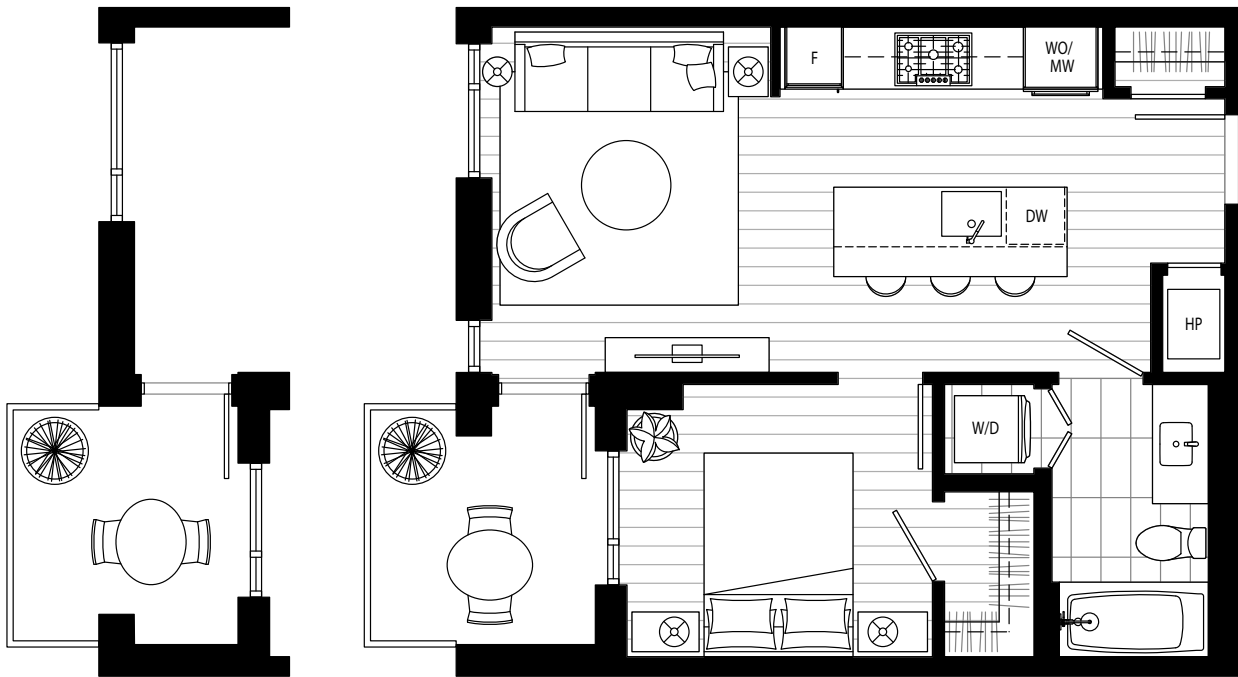

## A1

1 Bedroom

Interior: 529 Sq Ft / Exterior: 60 Sq Ft

Total: 589 Sq Ft

LEVELS 5-8

Levels 2 - 9