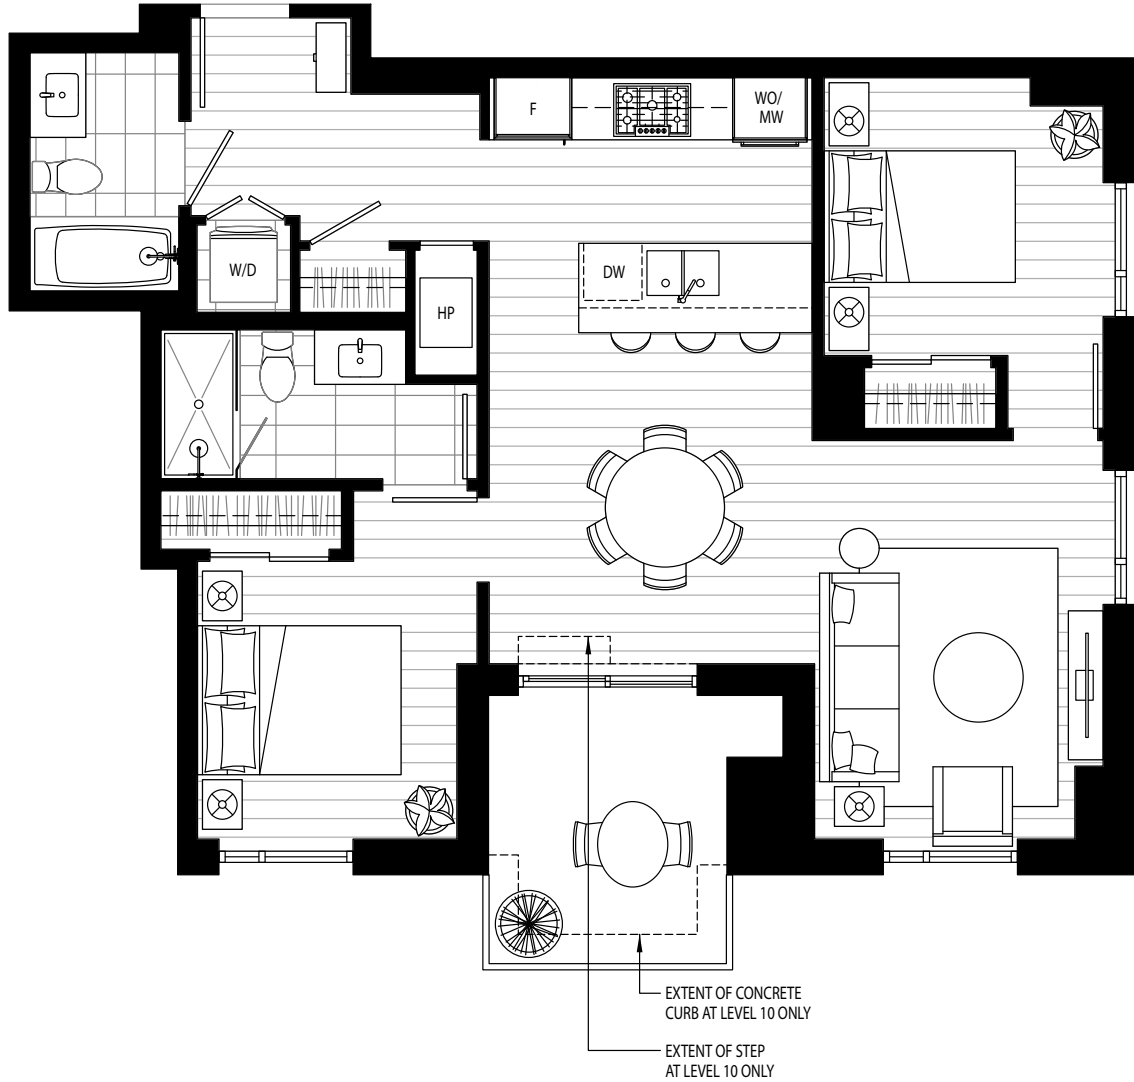

C3

2 Bedroom

Interior: 905 Sq Ft / Exterior: 64-76 Sq Ft

Total: 969-981 Sq Ft

Levels 10 - 11