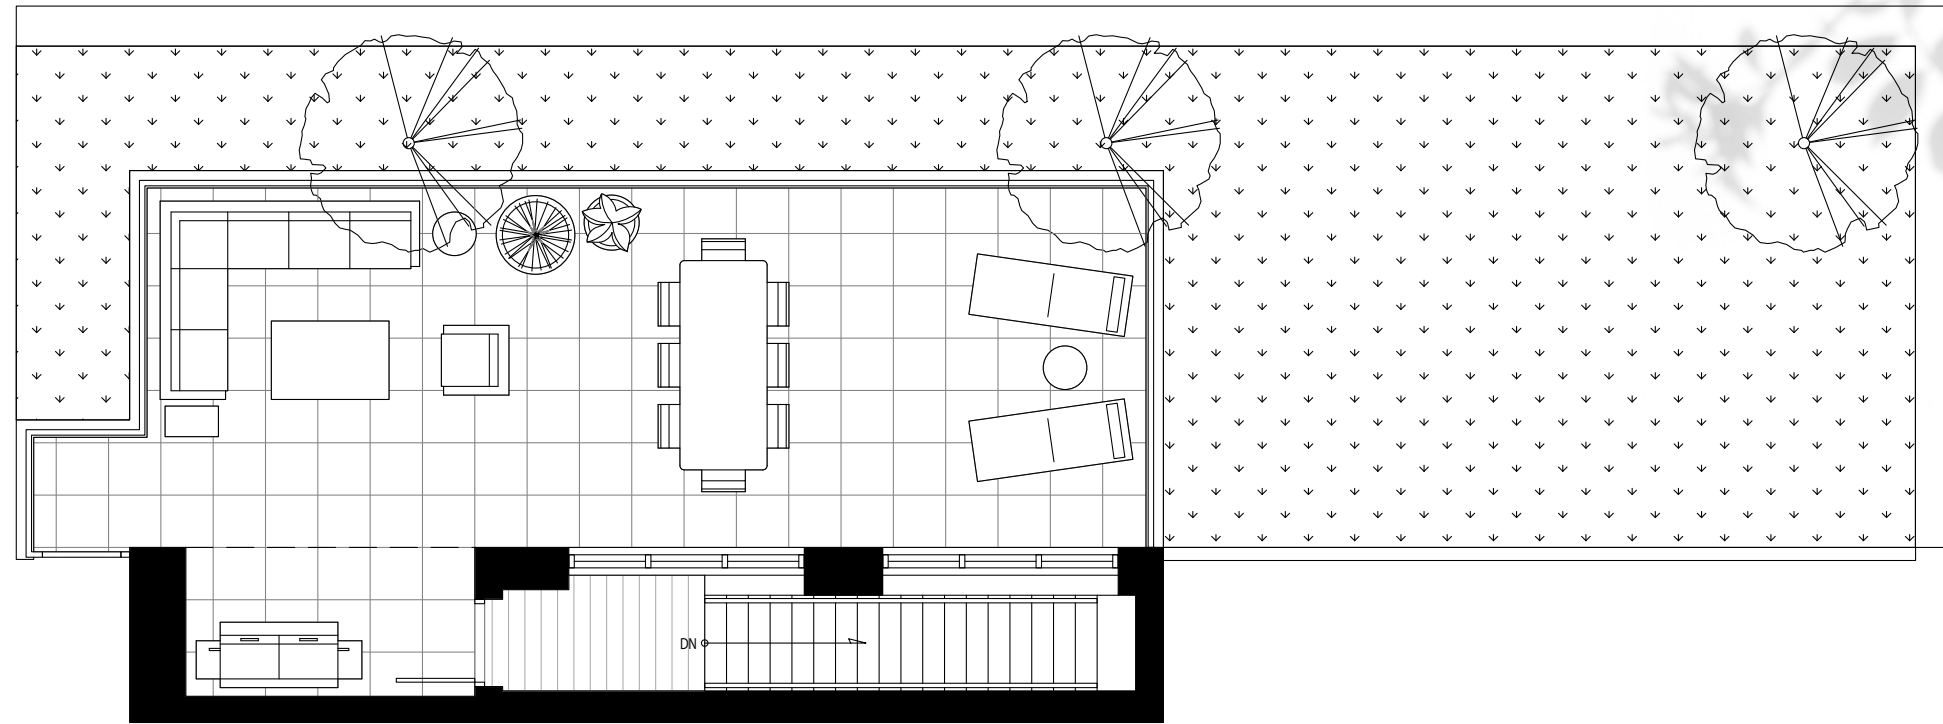

PENTHOUSE 2

2 Bedroom + Den

Interior: 1,454 Sq Ft

Main Balcony: 240 Sq Ft / Rooftop Terrace: 619 Sq Ft

Total: 2,313 Sq Ft

Level 12