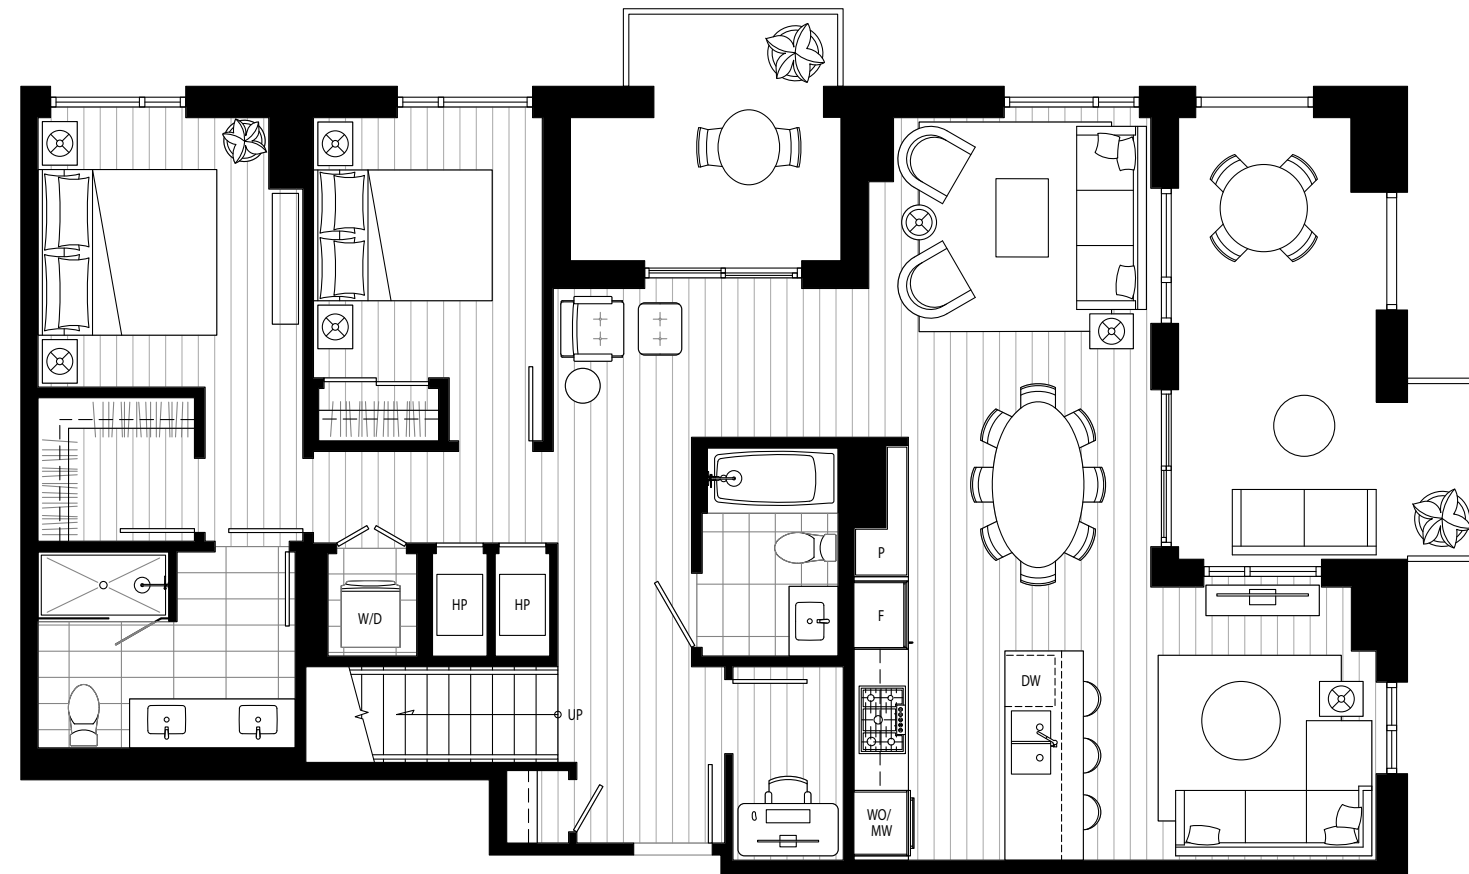

PENTHOUSE 2

2 Bedroom + Den

Interior: 1,454 Sq Ft

Main Balcony: 240 Sq Ft / Rooftop Terrace: 619 Sq Ft

Total: 2,313 Sq Ft

Level 12