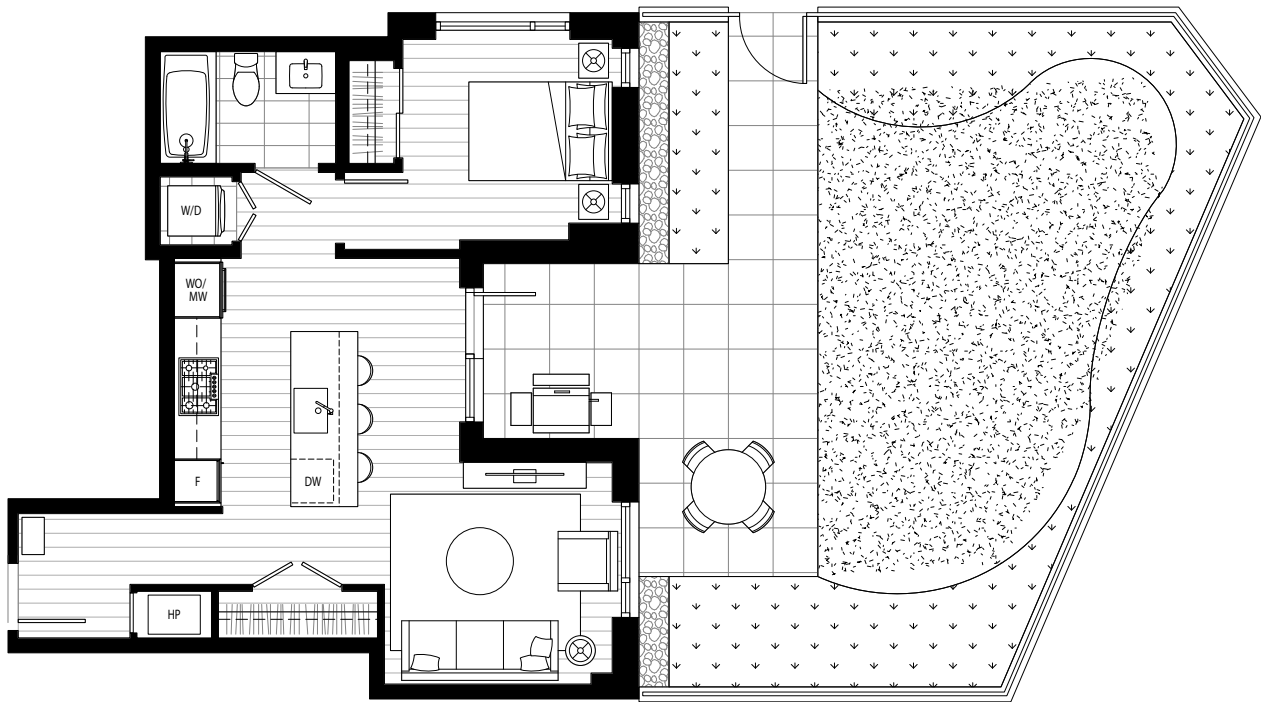

ARDEA

WATERFRONT HOMES

A

1 Bedroom

Interior: 632 Sq Ft / Exterior: 680 Sq Ft

Total: 1,312 Sq Ft

Level 1