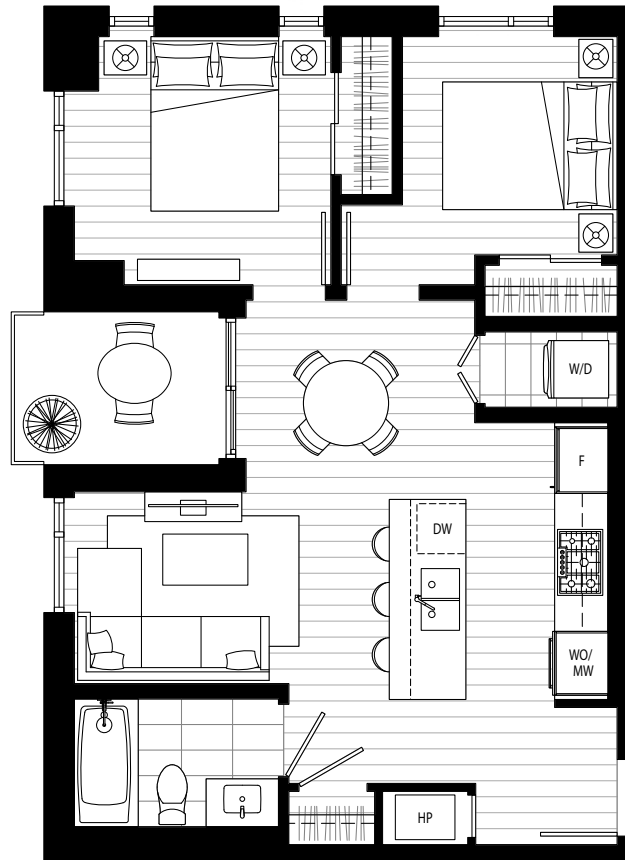

ARDEA

WATERFRONT HOMES

C

2 Bedroom

Interior: 730 Sq Ft / Exterior: 47 Sq Ft

Total: 777 Sq Ft

Level 2

Level 3