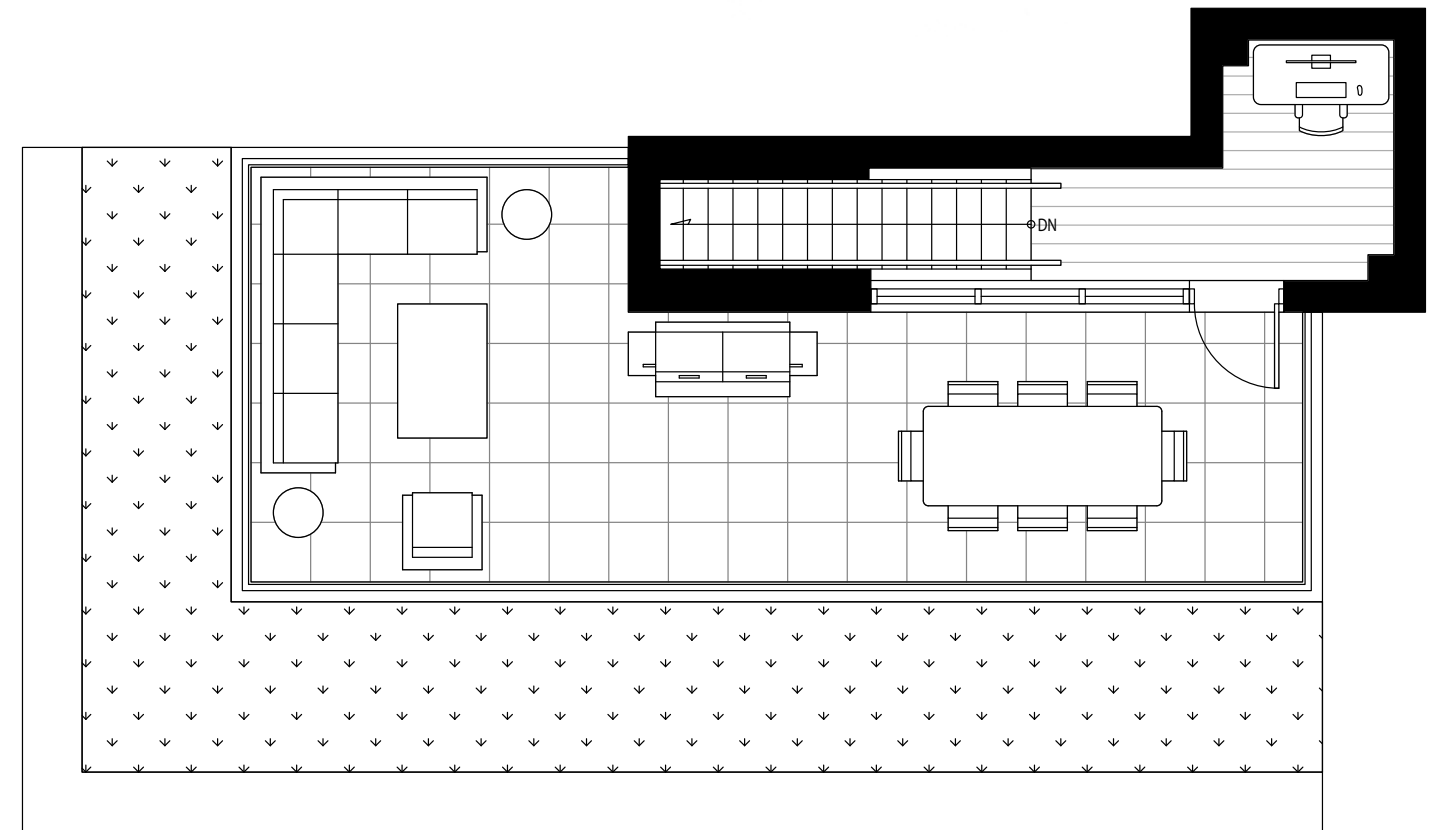

# PENTHOUSE 3

2 Bedroom + Den + Flex

Interior: 1,274 Sq Ft

Main Balcony: 43 Sq Ft / Rooftop Terrace: 381 Sq Ft

Total: 1,698 Sq Ft

Riverwalk Ave

Level 4