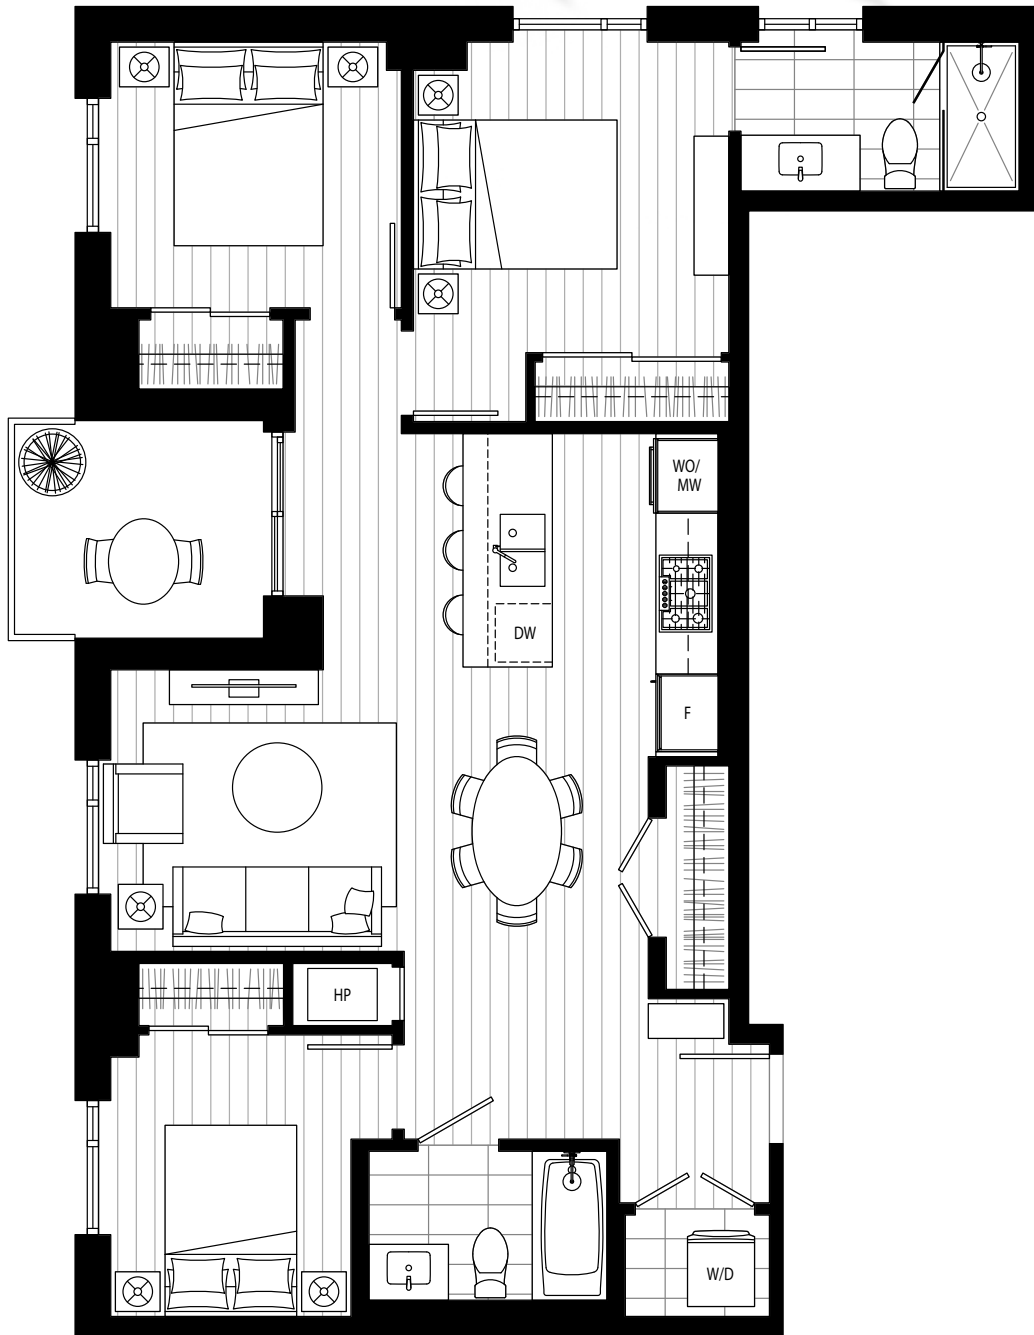

ARDEA

WATERFRONT HOMES

E

3 Bedroom

Interior: 1,038 Sq Ft / Exterior: 61 Sq Ft

Total: 1,099 Sq Ft

Riverwalk Ave

Levels 2 - 4