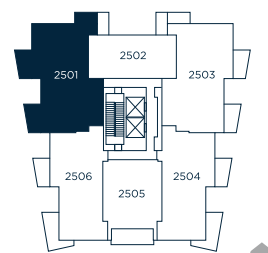

AVALON 3

3 BEDROOMS + FLEX | 3 BATH

MAIN:	INTERIOR	1,248	EXTERIOR	188
UPPER:	INTERIOR	506	EXTERIOR	797
TOTAL SQ FT:		1,754		985

PENTHOUSE COLLECTION

MAIN

UPPER

FLOOR 25