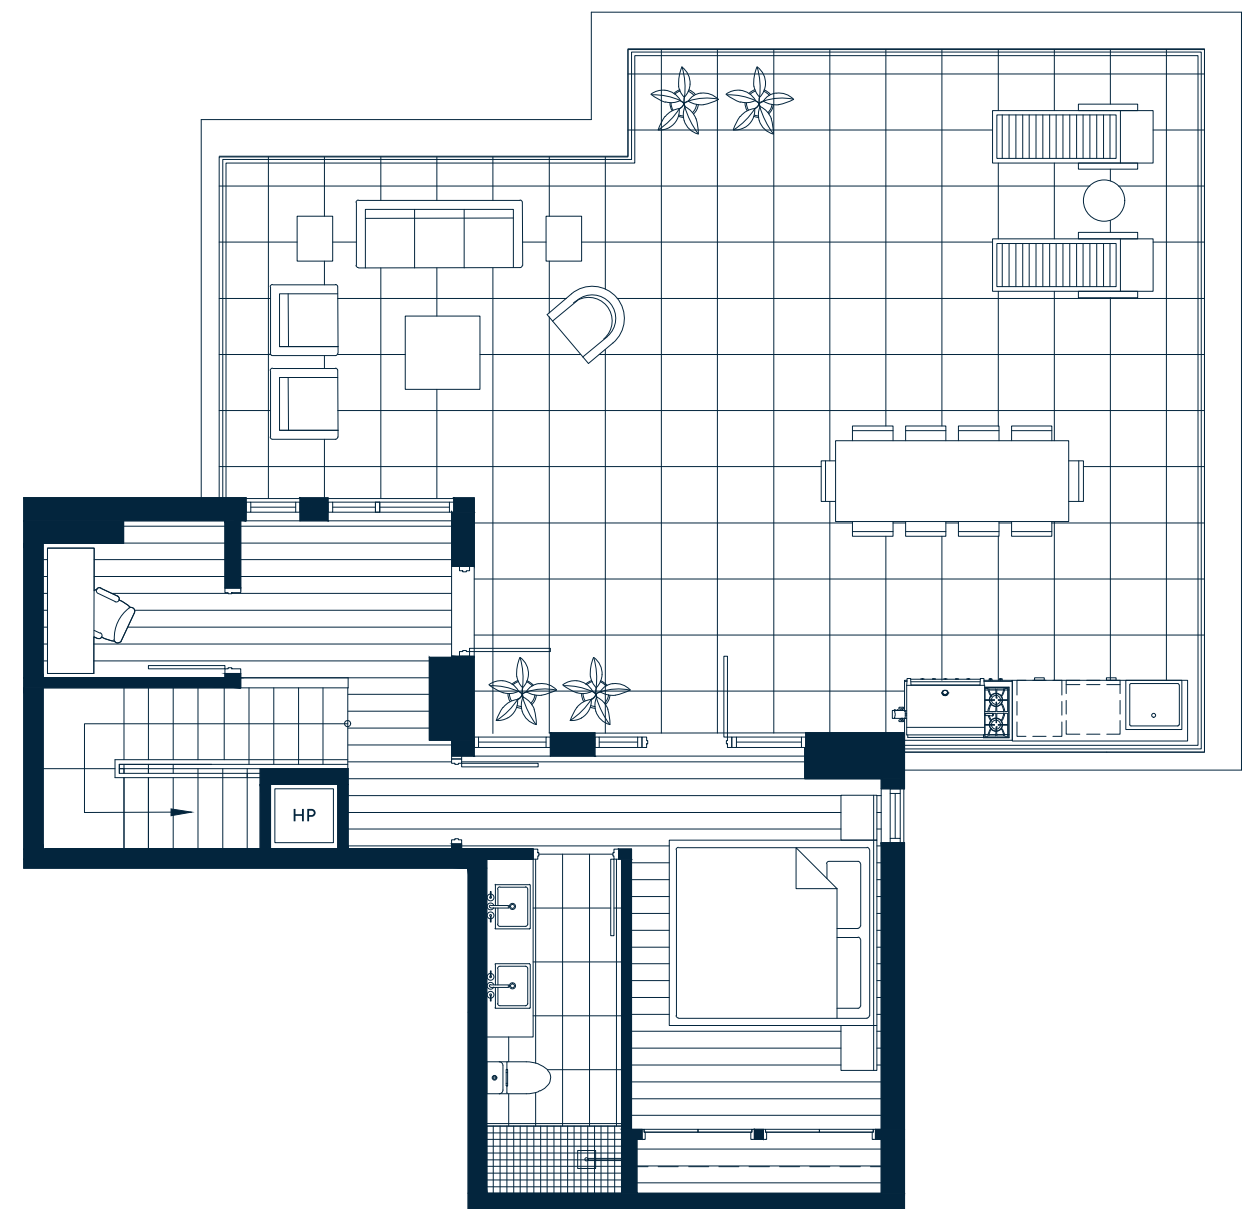

AVALON 3

3 BEDROOMS + FLEX | 3 BATH

MAIN:	INTERIOR	1,248	EXTERIOR	188
UPPER:	INTERIOR	506	EXTERIOR	797
TOTAL SQ FT:		1,754		985

PENTHOUSE COLLECTION

MAIN

UPPER

FLOOR 25