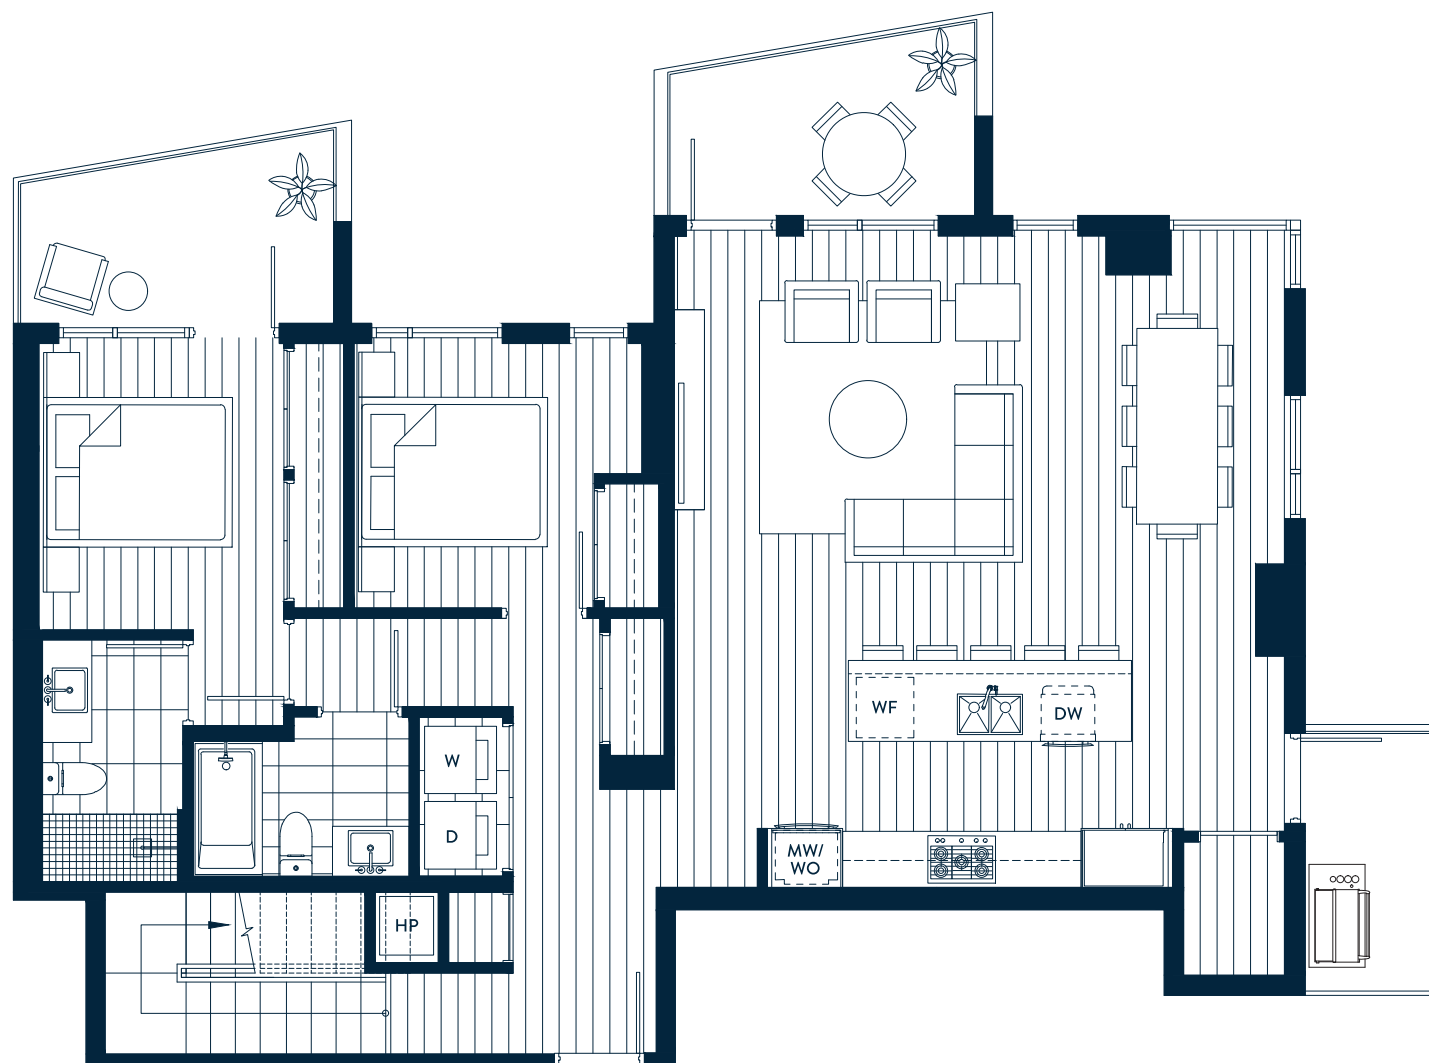

AVALON 3

3 BEDROOMS + FLEX | 3 BATH

MAIN:	INTERIOR	1,248	EXTERIOR	188
UPPER:	INTERIOR	506	EXTERIOR	797
TOTAL SQ FT:		1,754		985

PENTHOUSE COLLECTION

MAIN

UPPER

FLOOR 25