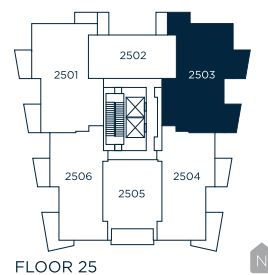

AVALON 3

3 BEDROOMS + FLEX | 3 BATH

MAIN:	INTERIOR	1,279	EXTERIOR	188
UPPER:	INTERIOR	496	EXTERIOR	797
TOTAL SQ FT:		1,775	985	

PENTHOUSE COLLECTION

MAIN

UPPER

FLOOR 25