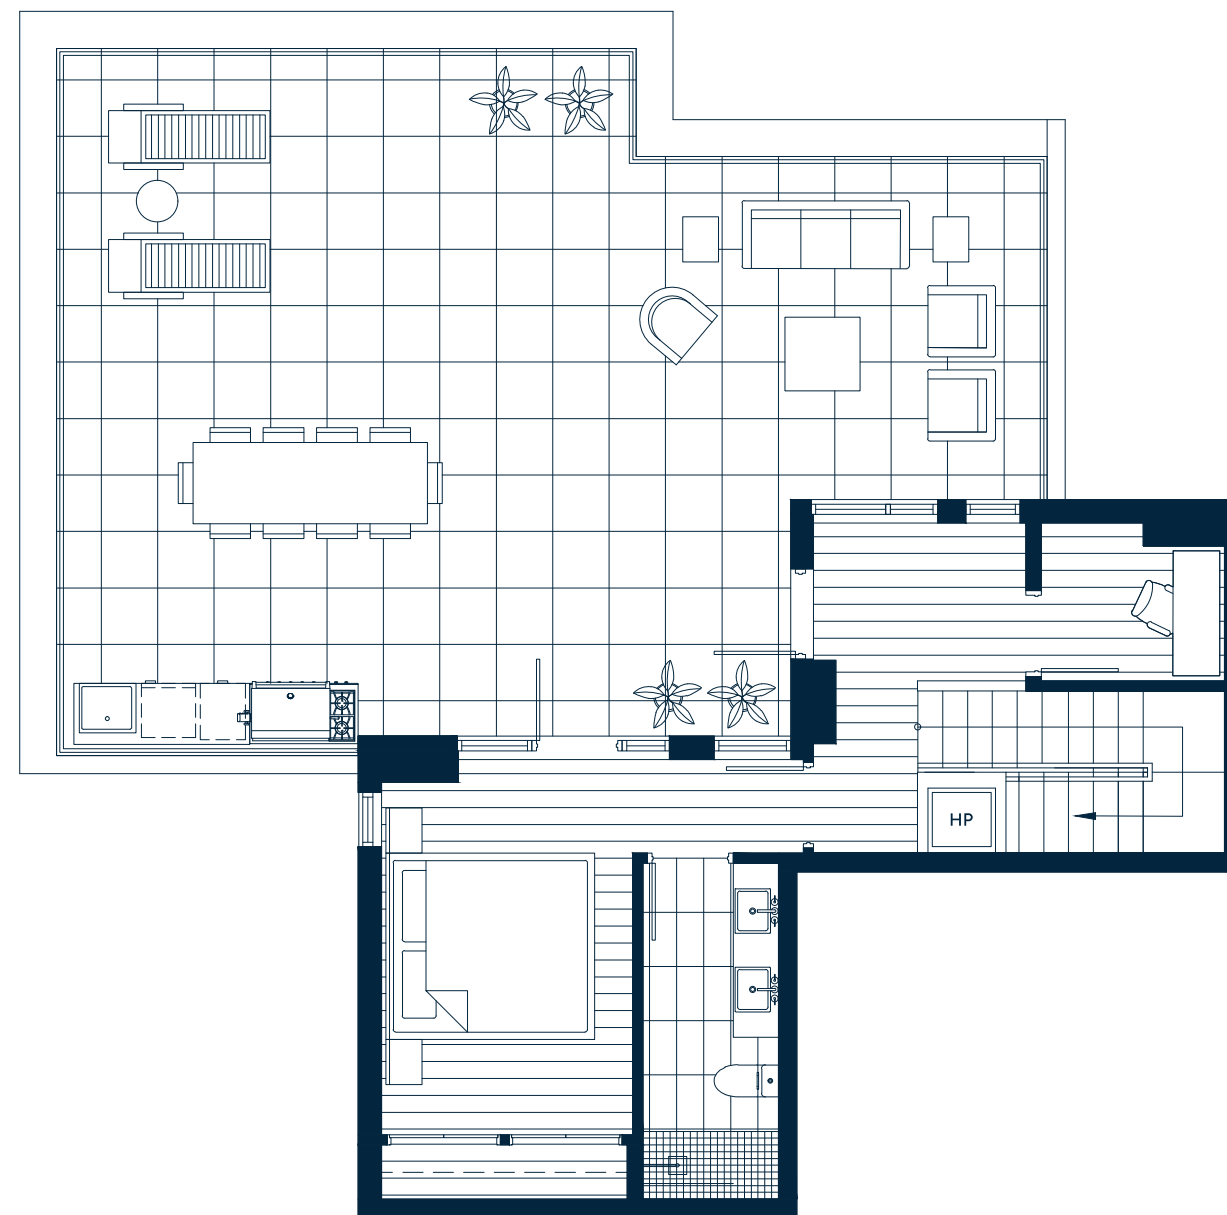

AVALON 3

3 BEDROOMS + FLEX | 3 BATH

MAIN:	INTERIOR	1,279	EXTERIOR	188
UPPER:	INTERIOR	496	EXTERIOR	797
TOTAL SQ FT:		1,775	985	

PENTHOUSE COLLECTION

MAIN

UPPER

FLOOR 25