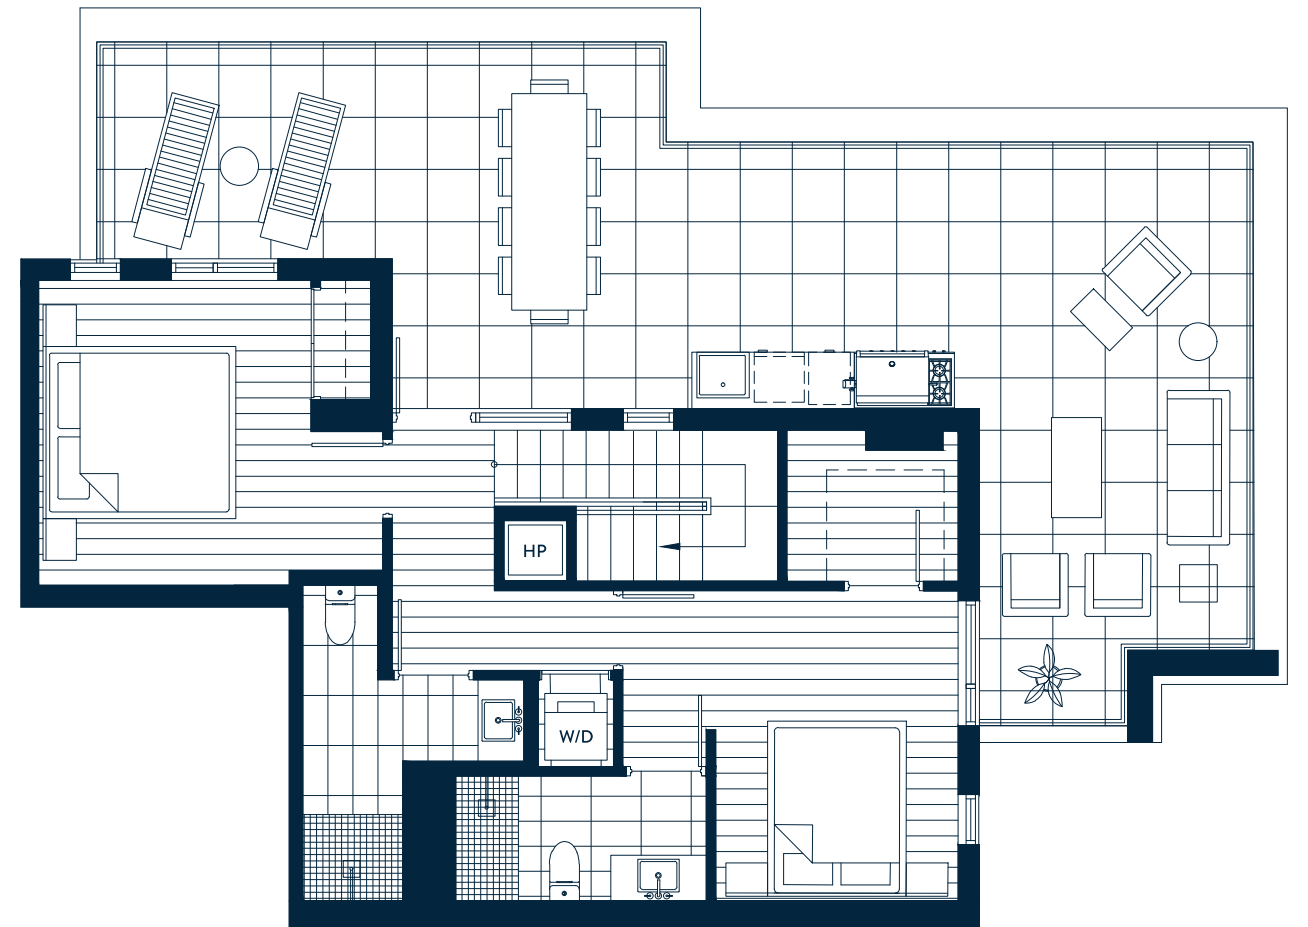

AVALON 3

3 BEDROOMS + FLEX | 3 BATH

MAIN:	INTERIOR	1,053	EXTERIOR	181
UPPER:	INTERIOR	705	EXTERIOR	640
TOTAL SQ FT:		1,758		821

PENTHOUSE COLLECTION

MAIN

★ STAIRS ABOVE

UPPER

FLOOR 25