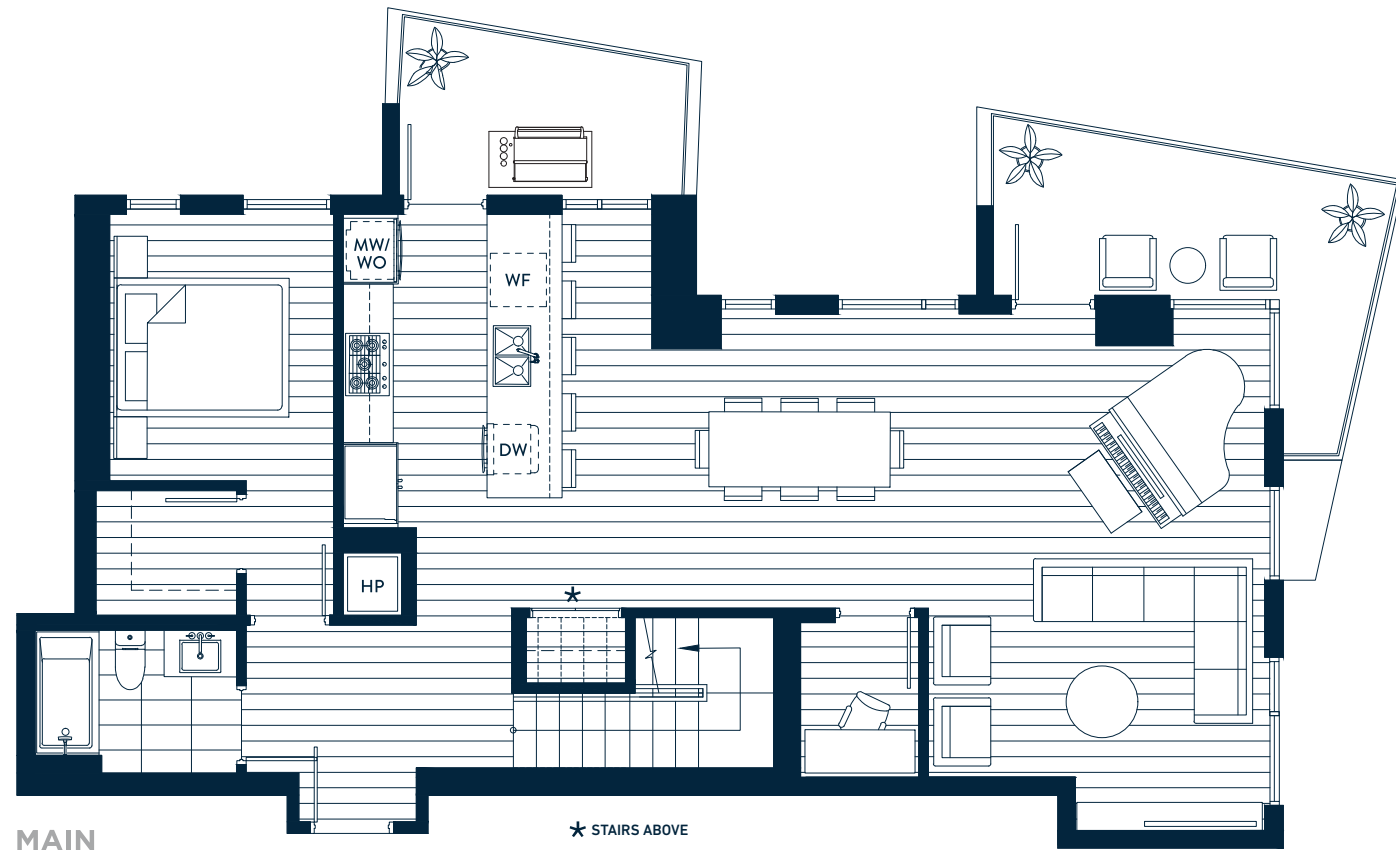

AVALON 3

3 BEDROOMS + FLEX | 3 BATH

MAIN:	INTERIOR	1,053	EXTERIOR	181
UPPER:	INTERIOR	705	EXTERIOR	640
TOTAL SQ FT:		1,758		821

PENTHOUSE COLLECTION

MAIN

★ STAIRS ABOVE

UPPER

FLOOR 25