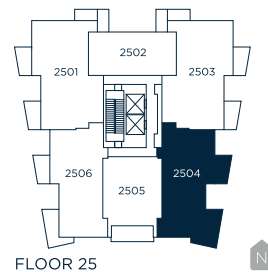

AVALON 3

3 BEDROOMS + FLEX | 3 BATH

MAIN:	INTERIOR	1,053	EXTERIOR	181
UPPER:	INTERIOR	705	EXTERIOR	640
TOTAL SQ FT:		1,758		821

PENTHOUSE COLLECTION

MAIN

★ STAIRS ABOVE

UPPER

FLOOR 25