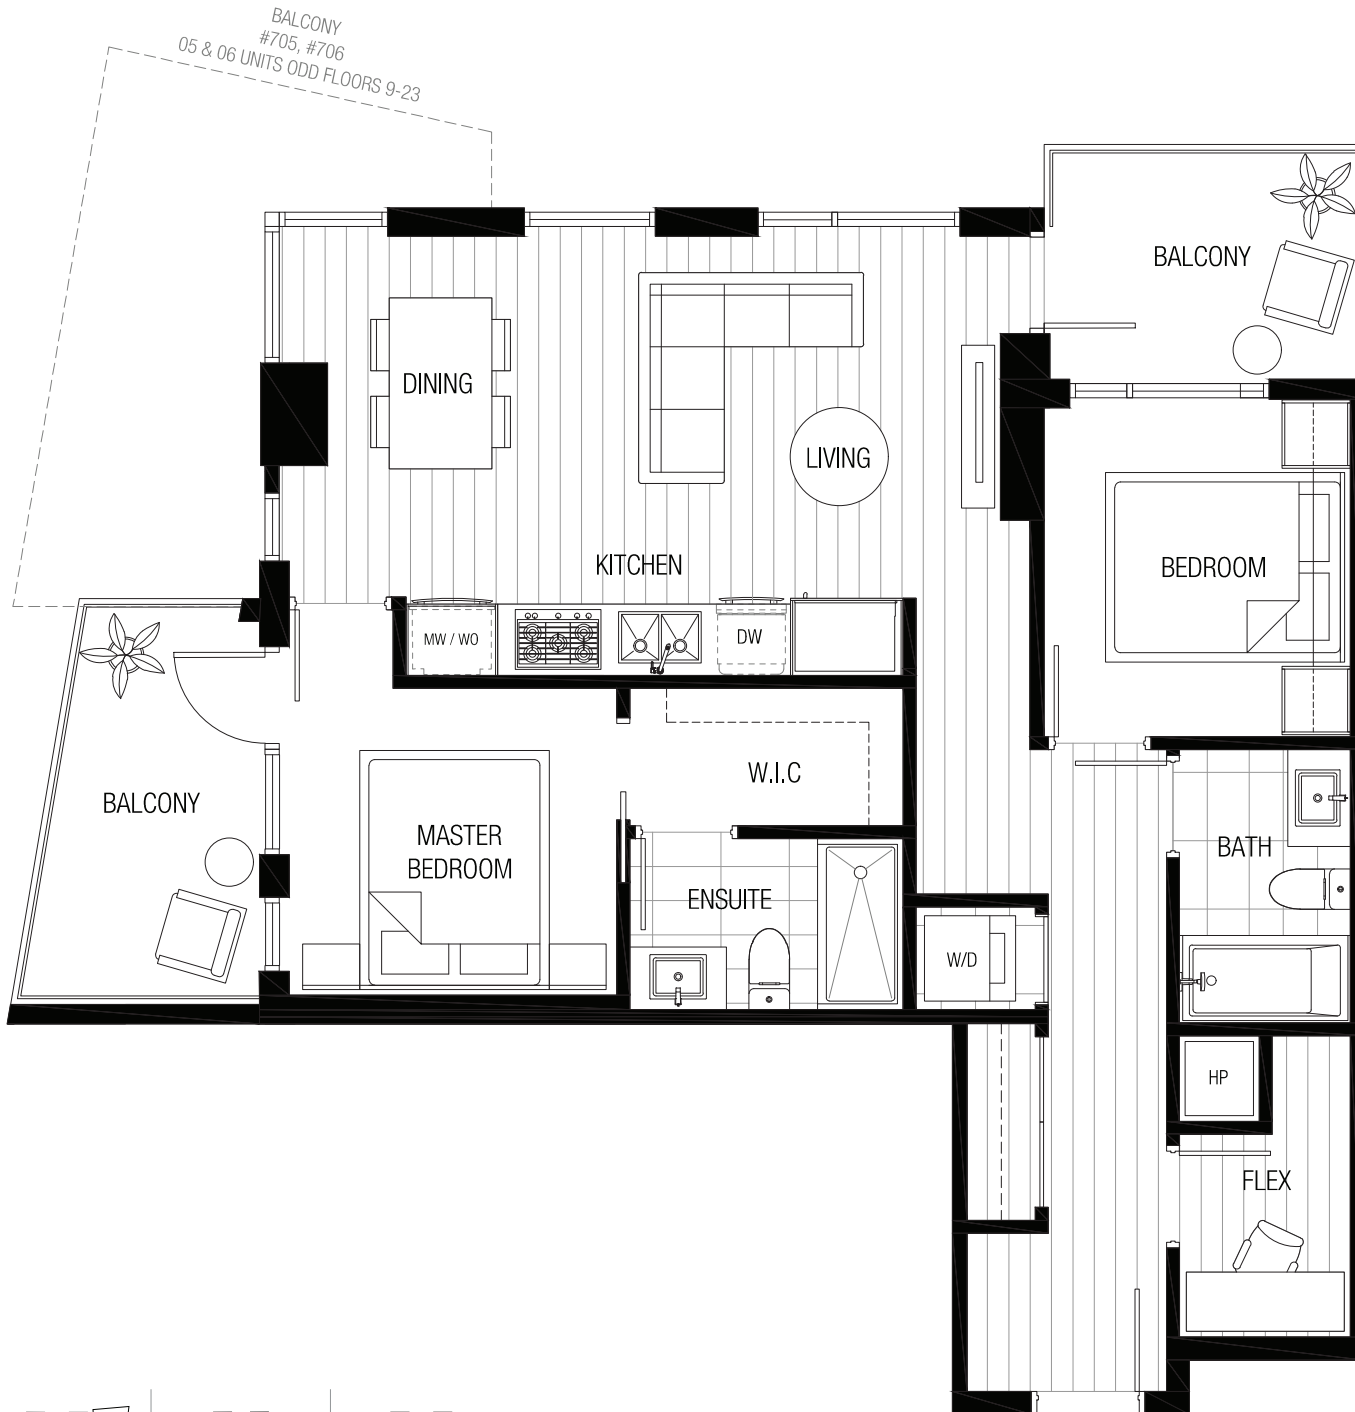

D

2 BEDROOM + FLEX | 2 BATH

INTERIOR: 840 SQFT | EXTERIOR: 140-185 SQFT | TOTAL: 980-1,025 SQFT
SAME PLAN AVAILABLE IN THE D2 MIDRISE

A3 TOWER

FLOOR 7

FLOOR 8-24

FLOOR 9-23