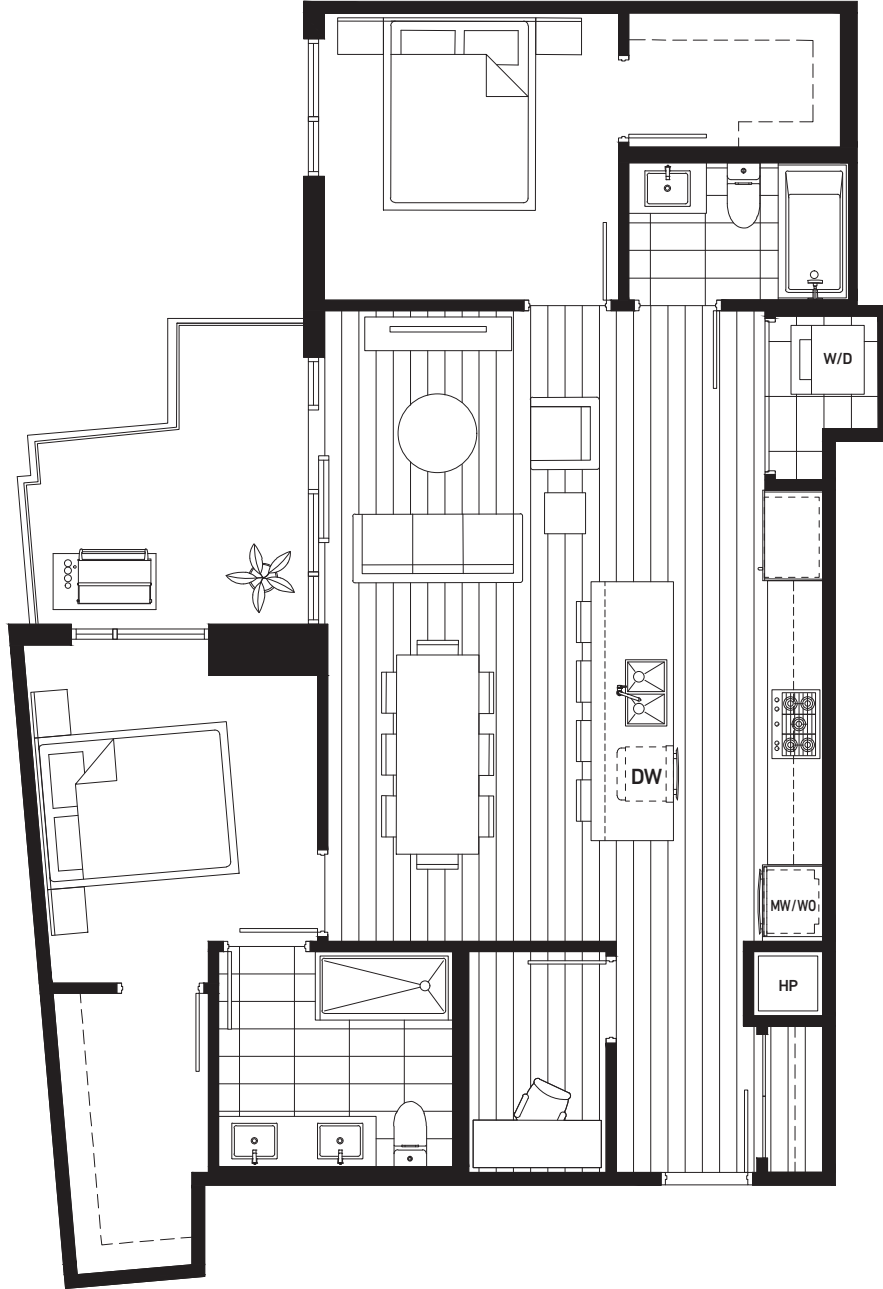

D12

2 BEDROOM + FLEX | 2 BATH

INTERIOR: 1,065 SQFT | EXTERIOR: 95 SQFT | TOTAL: 1,160 SQFT

A3

FLOOR 4 & 5

FLOOR 6

Dimensions, sizes, specifications, layouts, and materials are approximate only and subject to change without notice. E. & O.E.