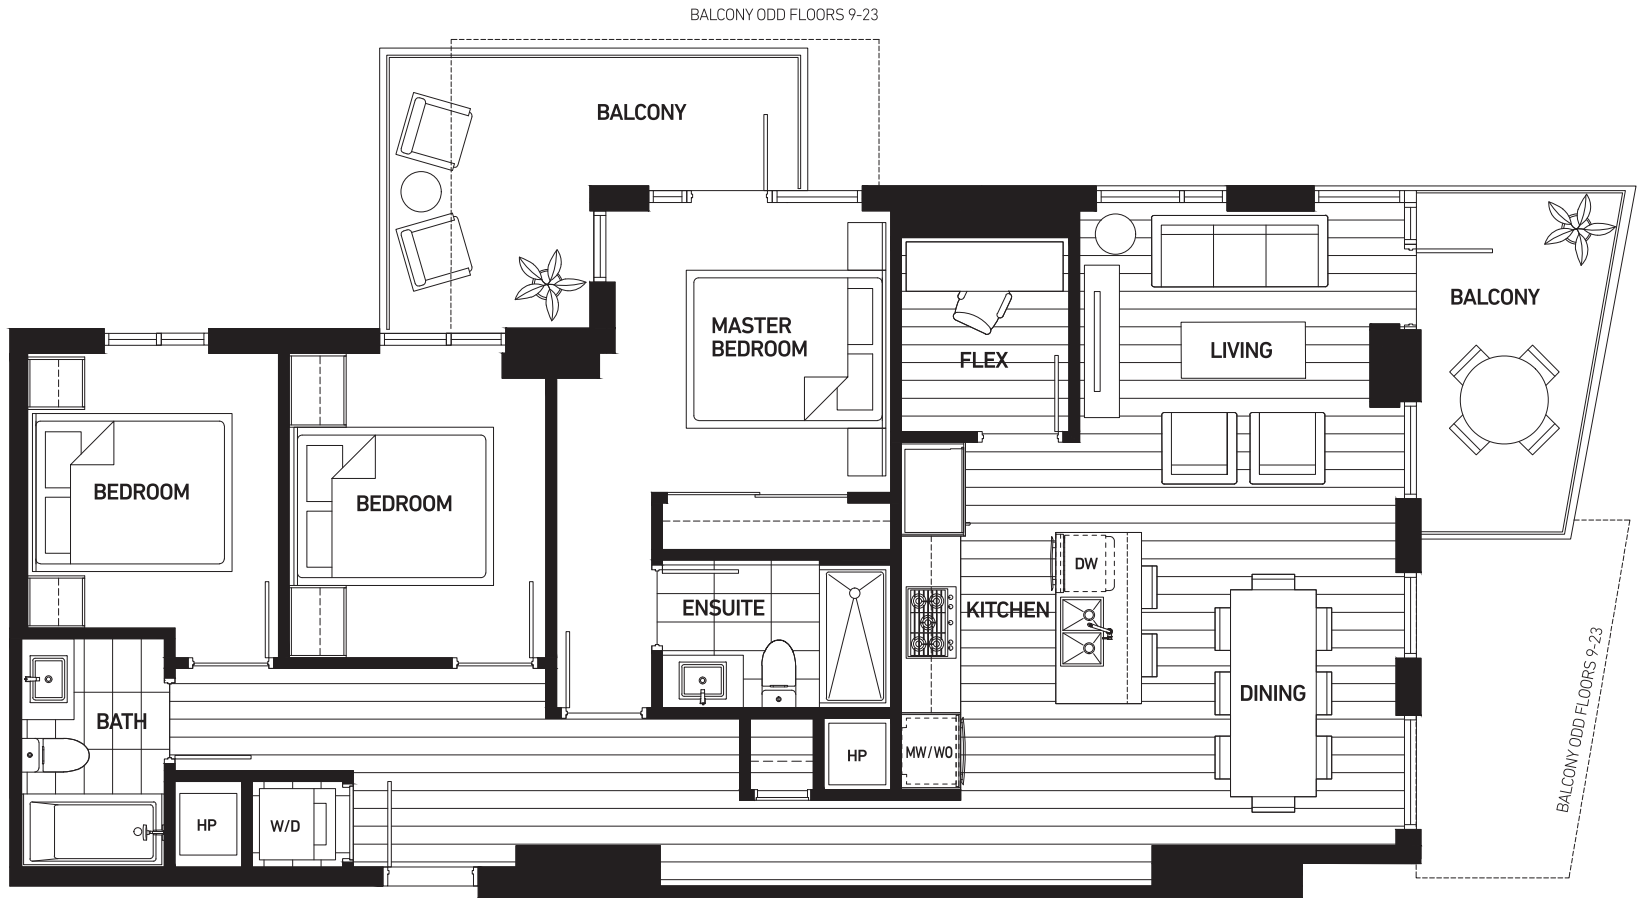

F

3 BEDROOM + FLEX | 2 BATH

INTERIOR: 1,095 SQFT | EXTERIOR: 175-190 SQFT | TOTAL: 1,270-1,285 SQFT

A3 TOWER

SUITE #703 (TOWER) INCLUDES EXTENDED BALCONY. SEE SEPARATE FLOORPLAN.