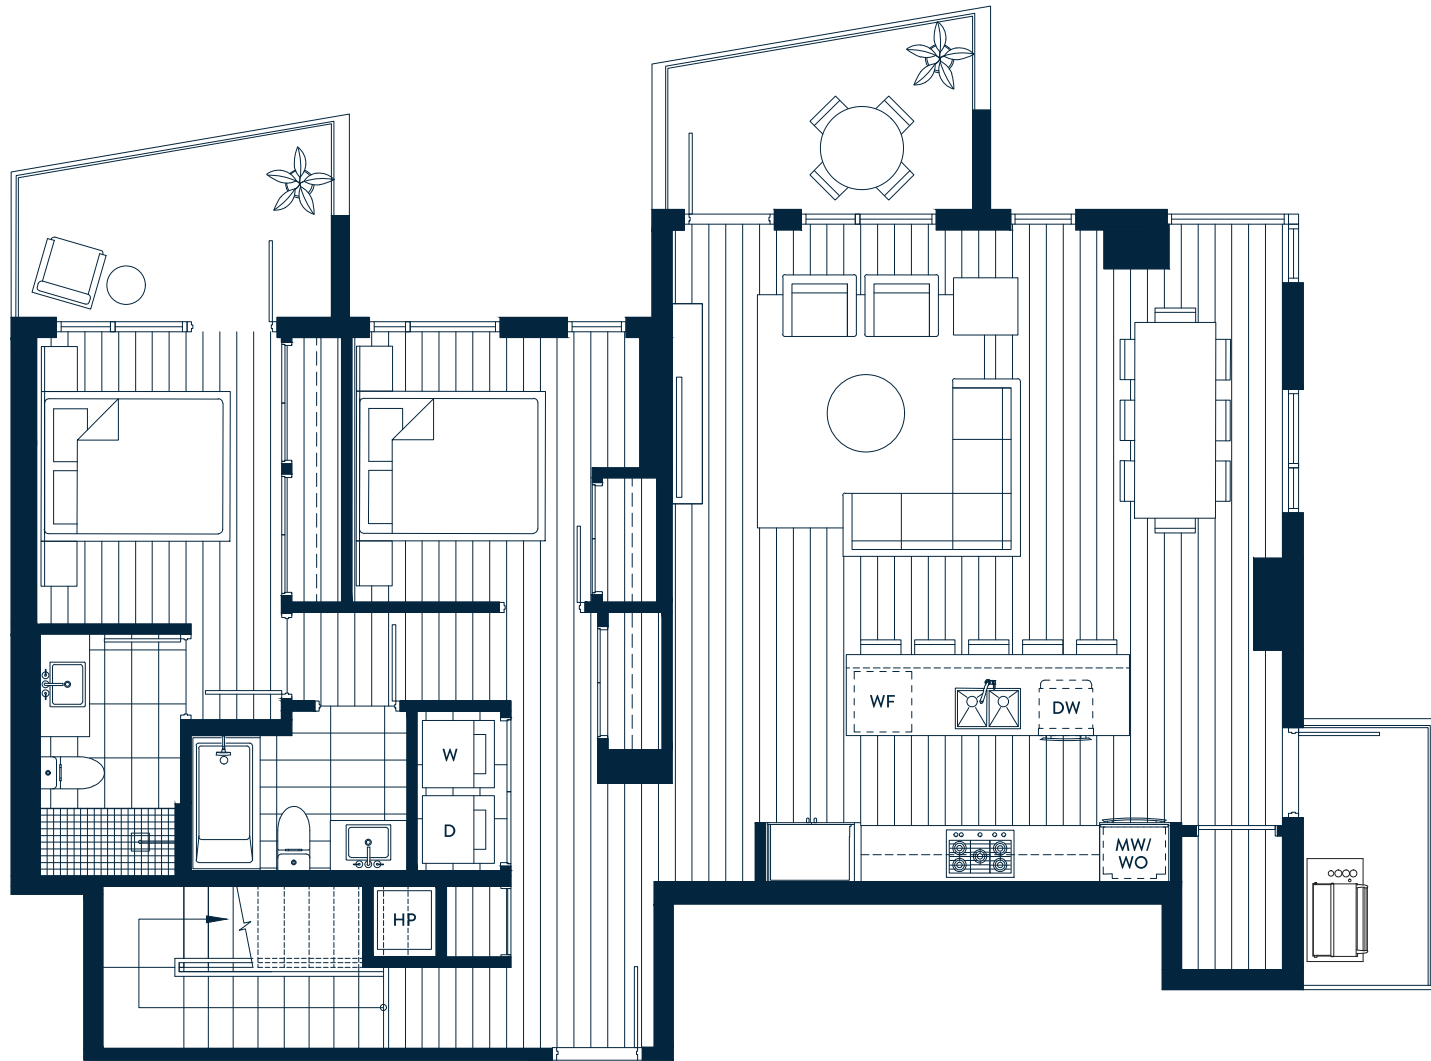

### 3 BEDROOMS + FLEX | 3 BATH

MAIN:	INTERIOR	1,240	EXTERIOR	188
UPPER:	INTERIOR	495	EXTERIOR	797
TOTAL SQ FT:		1,735	985	

PENTHOUSE COLLECTION

MAIN

UPPER