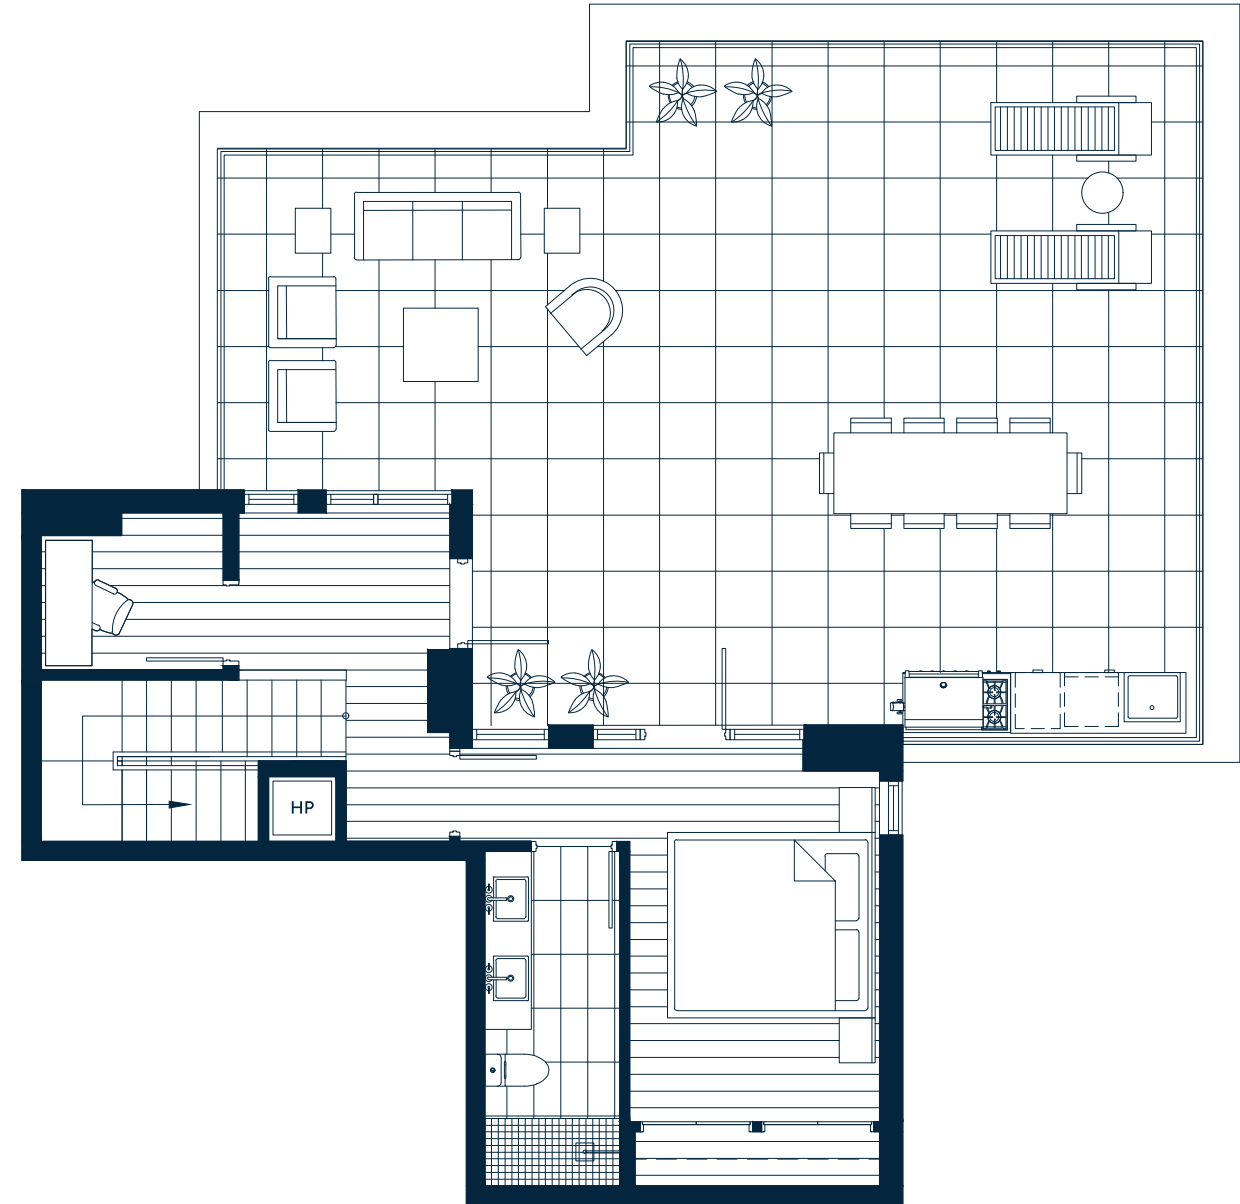

### 3 BEDROOMS + FLEX | 3 BATH

MAIN:	INTERIOR	1,240	EXTERIOR	188
UPPER:	INTERIOR	495	EXTERIOR	797
TOTAL SQ FT:		1,735	985	

PENTHOUSE COLLECTION

MAIN

UPPER