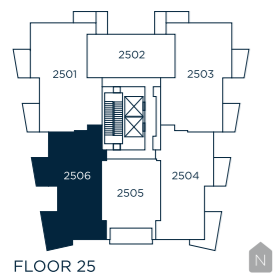

AVALON 3

3 BEDROOMS + FLEX | 3 BATH

MAIN:	INTERIOR	1,067	EXTERIOR	181
UPPER:	INTERIOR	689	EXTERIOR	640
TOTAL SQ FT:		1,756		821

PENTHOUSE COLLECTION

MAIN

UPPER

FLOOR 25