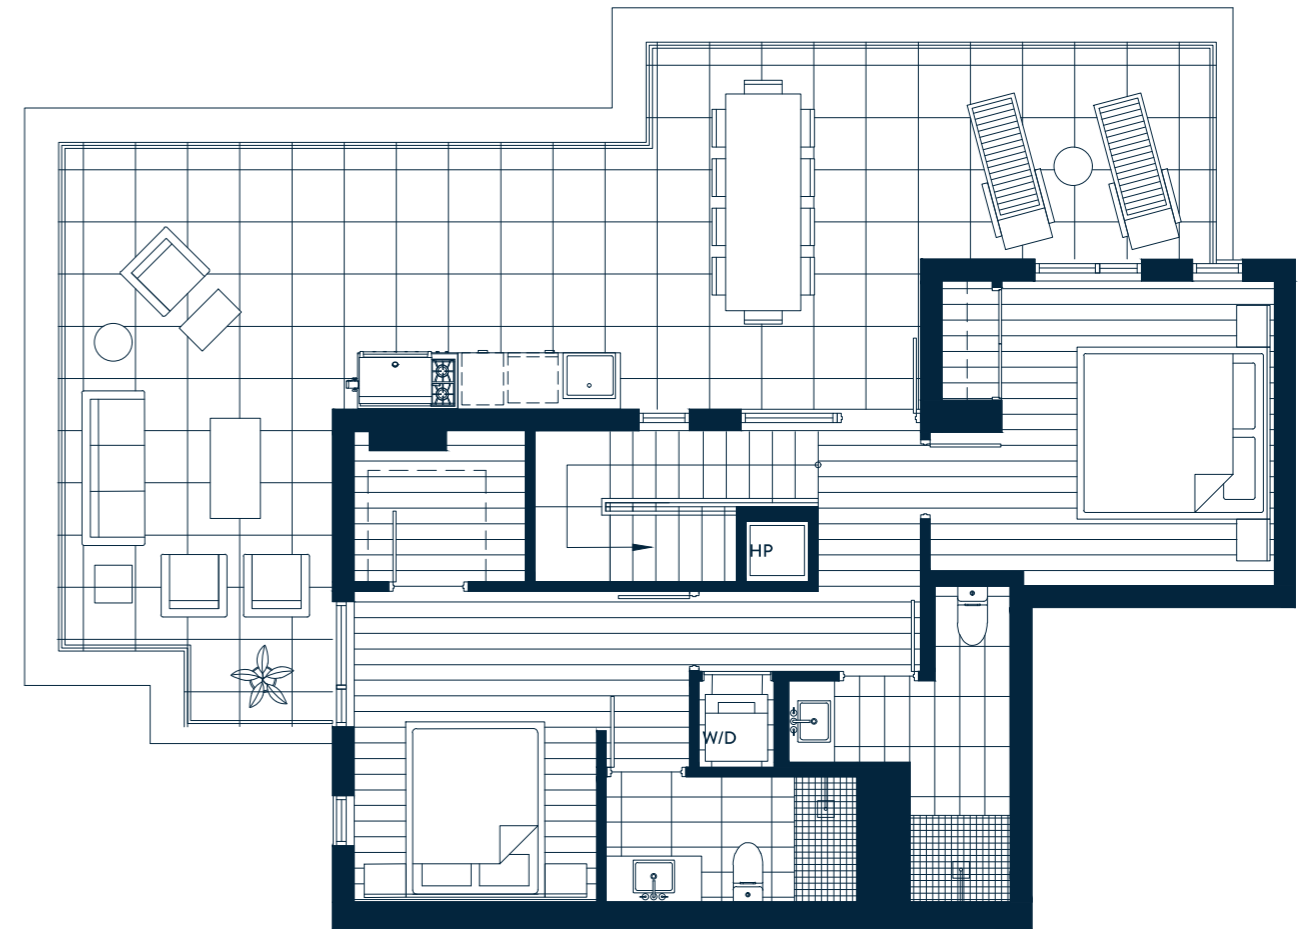

AVALON 3

3 BEDROOMS + FLEX | 3 BATH

MAIN:	INTERIOR	1,067	EXTERIOR	181
UPPER:	INTERIOR	689	EXTERIOR	640
TOTAL SQ FT:		1,756		821

PENTHOUSE COLLECTION

MAIN

UPPER

FLOOR 25