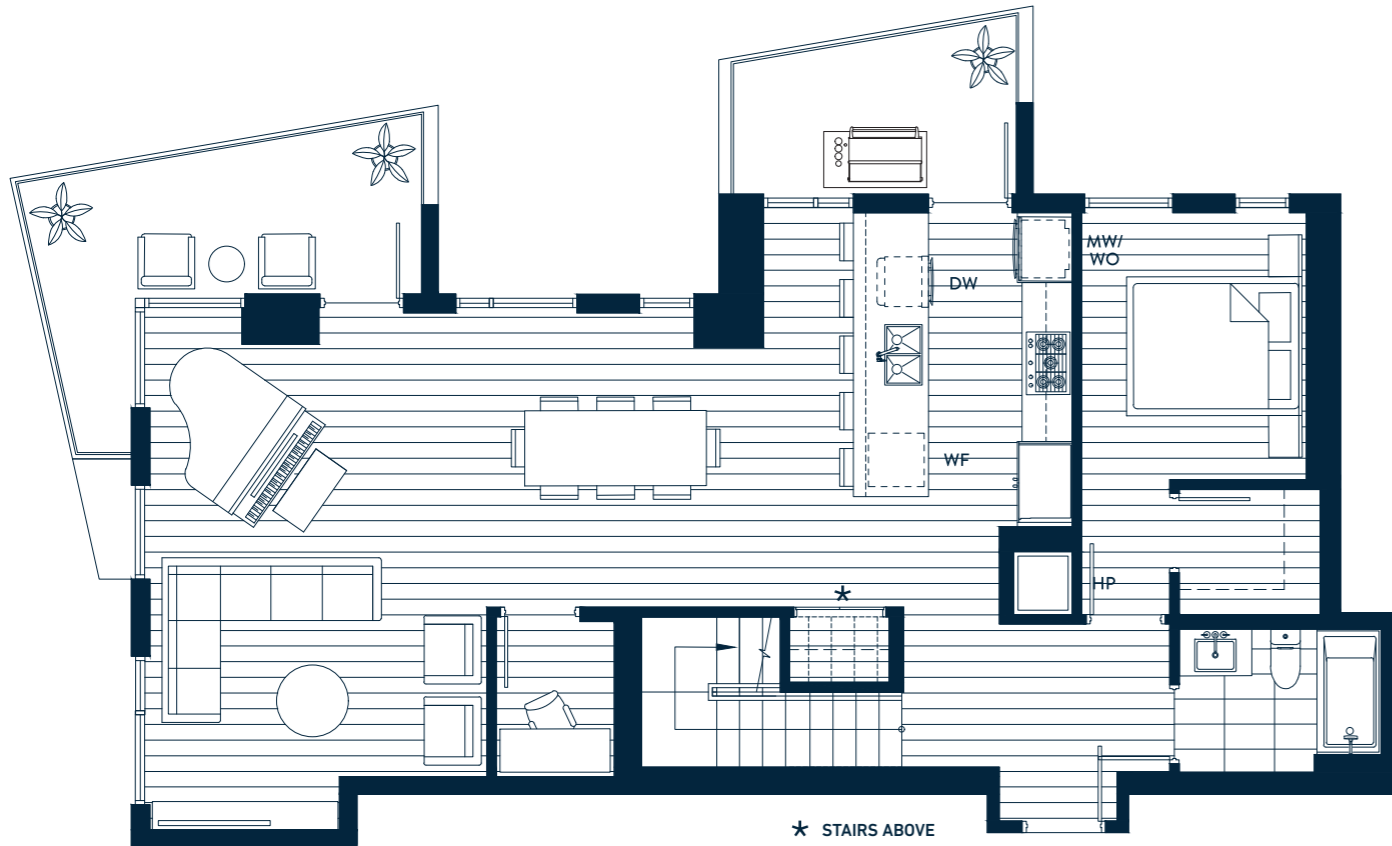

AVALON 3

3 BEDROOMS + FLEX | 3 BATH

MAIN:	INTERIOR	1,067	EXTERIOR	181
UPPER:	INTERIOR	689	EXTERIOR	640
TOTAL SQ FT:		1,756		821

PENTHOUSE COLLECTION

MAIN

UPPER

FLOOR 25