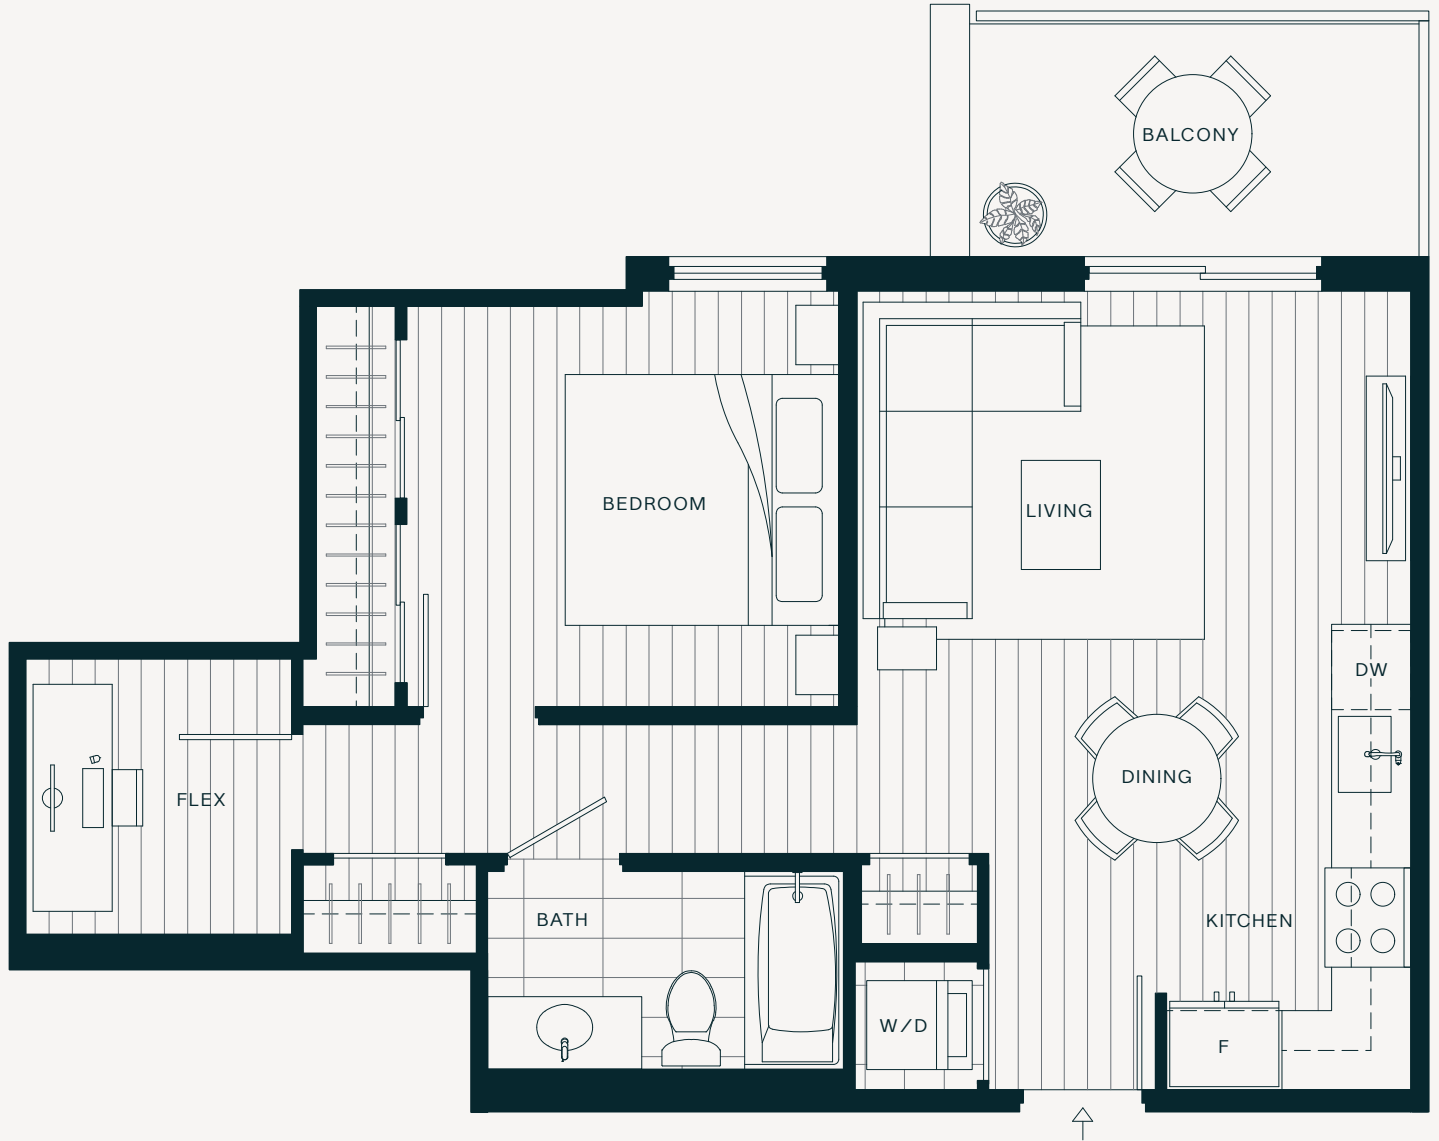

B9

1 BEDROOM + FLEX

1 BATHROOM

INDOOR: 654 SF

OUTDOOR: 67 SF

fynn

LEVELS 3-6

The developer reserves the right to modify or make substitutes to the building design, specifications and floorplans should they be necessary. Dimensions and sizes are approximate. Renderings, view and layouts are for illustration purposes only. E.&O.E.