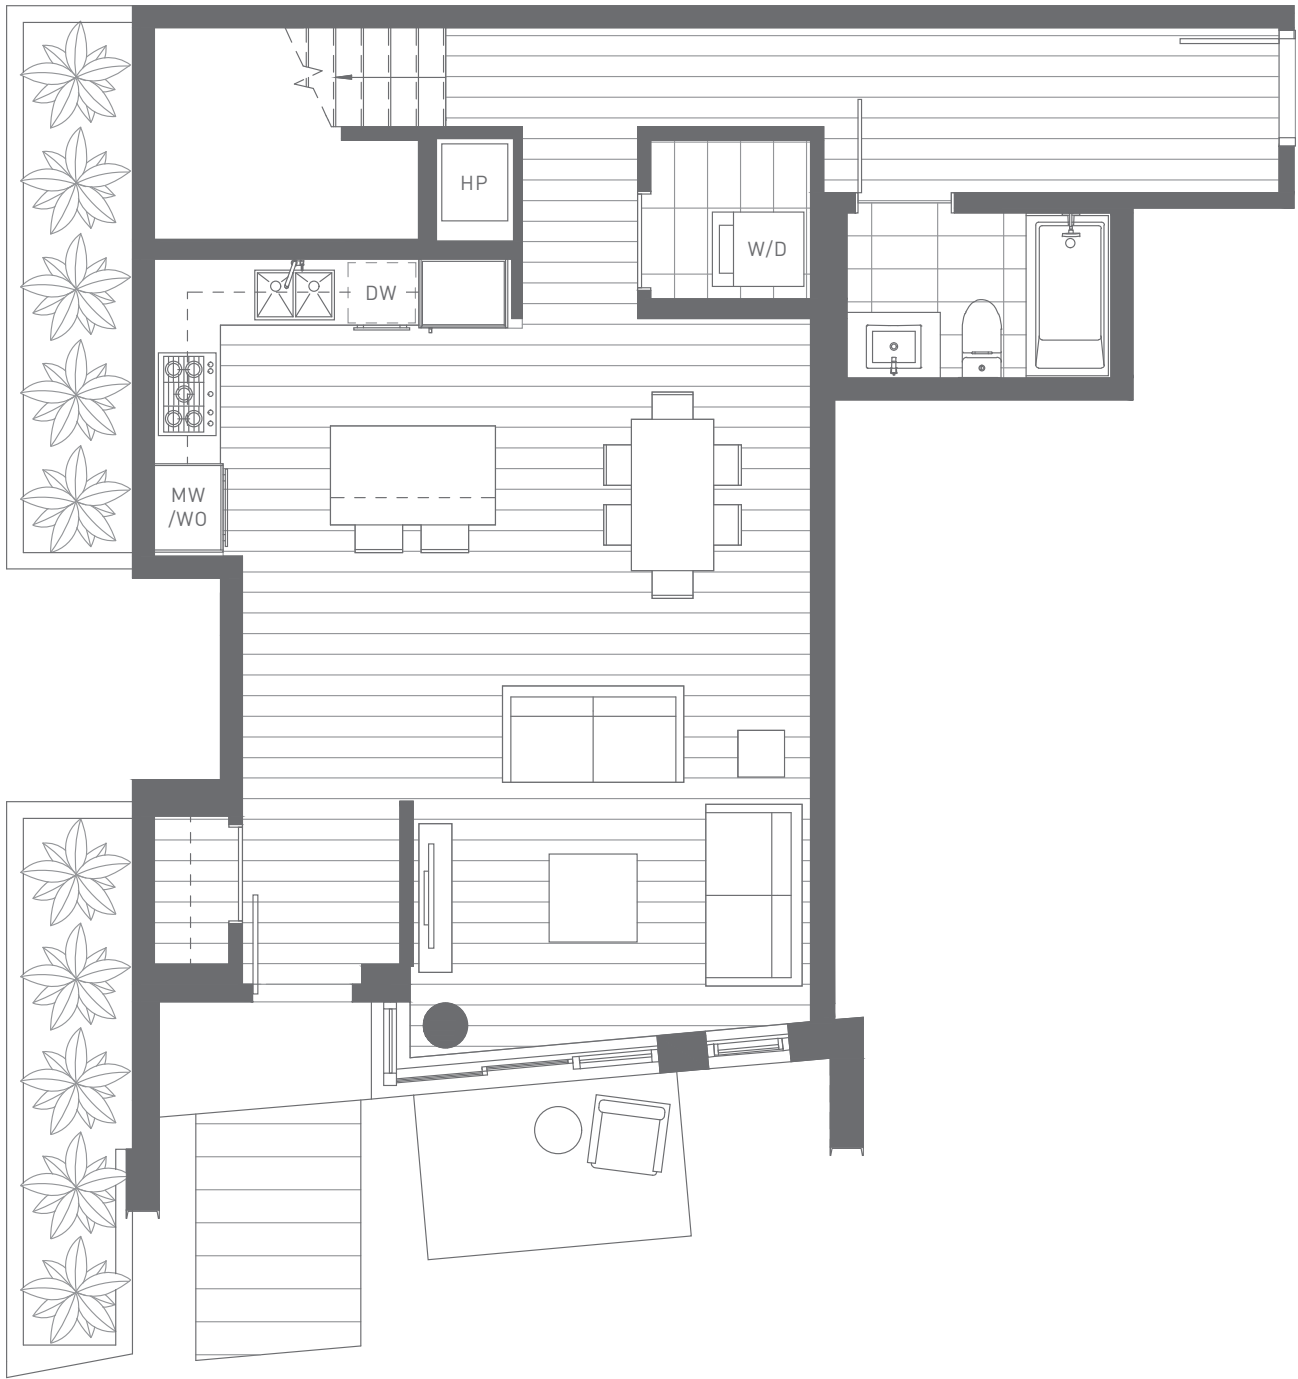

LW5

2 BED + FLEX
3 BATH

Interior 1542 SQFT • Exterior 40 SQFT

MODE

LOWER

FLOOR 1

1/2

Dimensions, sizes, specifications, layouts, and materials are approximate only and subject to change without notice. E. & O.E.

LW5

2 BED + FLEX
3 BATH

Interior 1542 SQFT • Exterior 40 SQFT

MODE

UPPER

FLOOR 1