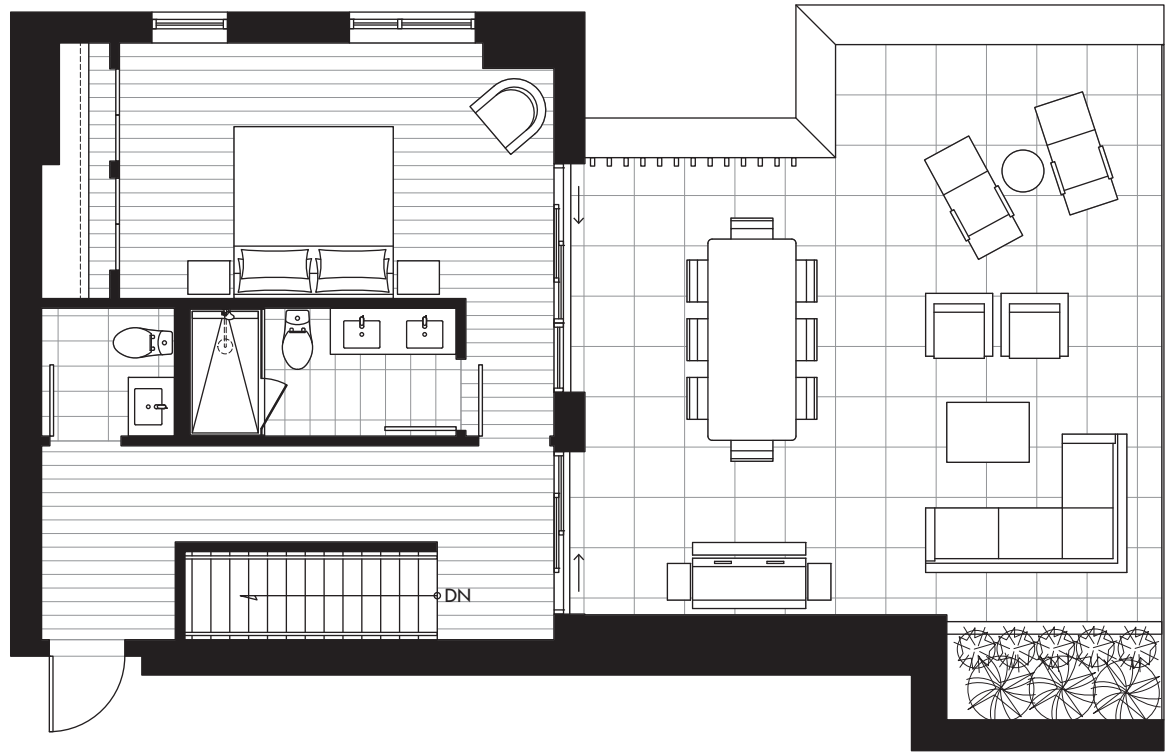

PH3

3 BEDROOM
2.5 BATH

Interior 1490 SQFT · Outdoor (Lower) 65 SQFT
Outdoor (Upper) 505 SQFT

P A R A D Í G M

UPPER LEVEL

LOWER LEVEL

LEVEL 22 N