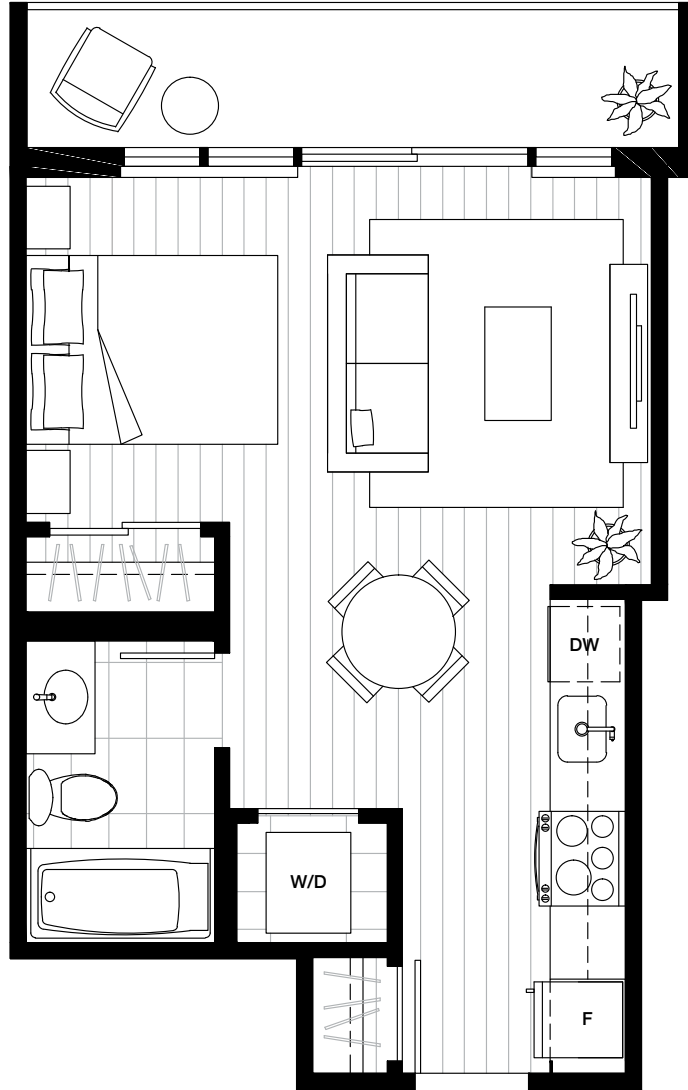

A

STUDIO / 1 BATH
INTERIOR: 397 SQ FT
EXTERIOR: 66 SQ FT
TOTAL: 463 SQ FT

LEVEL 7