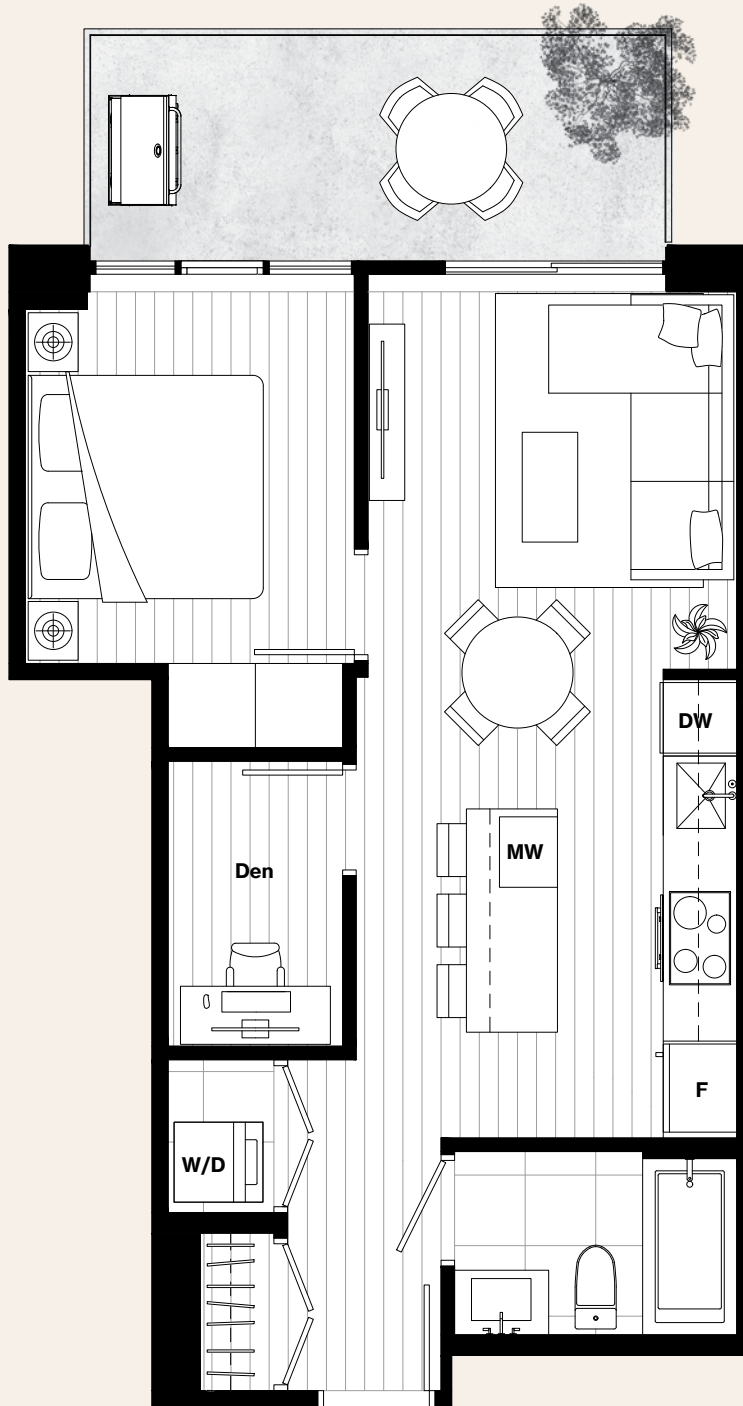

1 Bed + Den, 1 Bath  
Interior: 604 Sq Ft  
Exterior: 104 Sq Ft

A3

W16

By Olson Kundig

FLOORS 3 & 5

[w16byOlsonKundig.com](http://w16byOlsonKundig.com)

Dimensions, sizes, specifications, layouts, and materials are approximate only and subject to change without notice. E.&O.E.