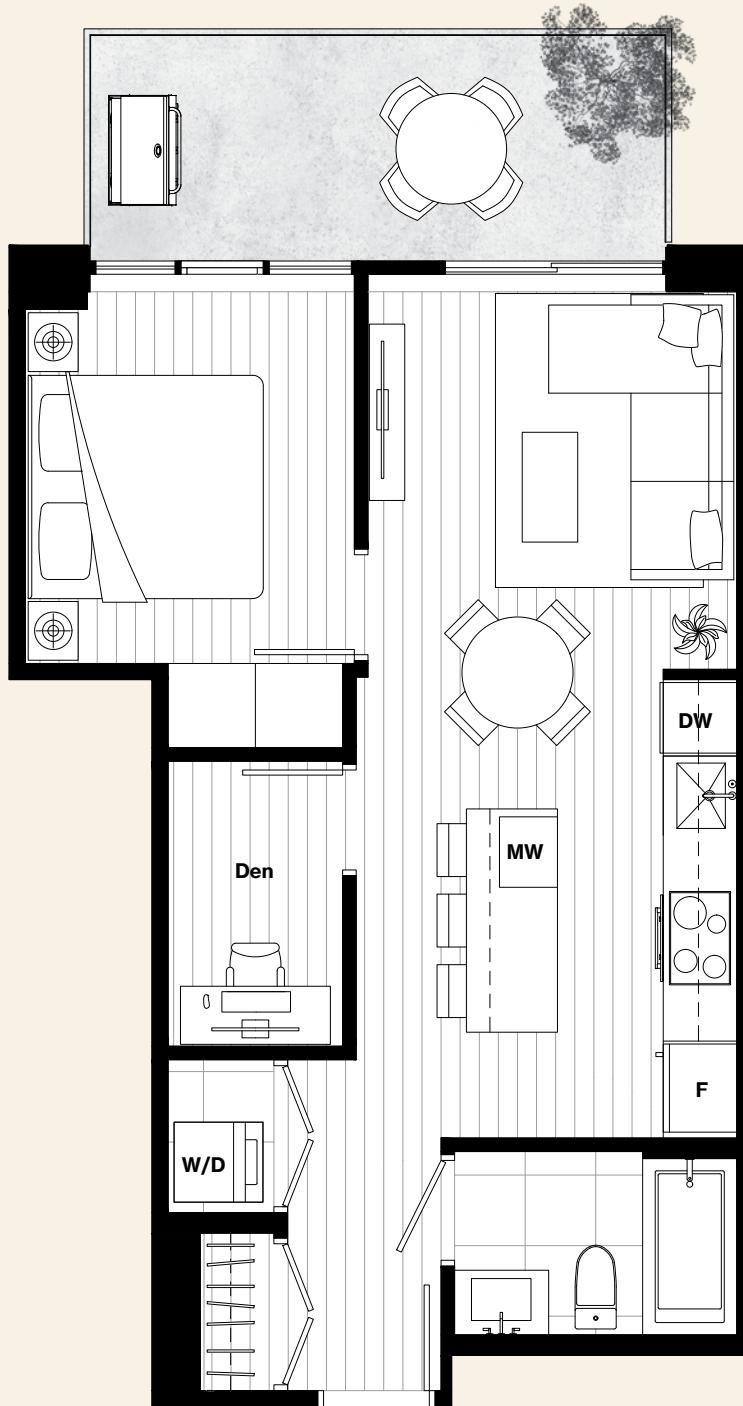

1 Bed + Den, 1 Bath
Interior: 604 Sq Ft
Exterior: 104 Sq Ft

A3

W16

By Olson Kundig

wesgroup.ca/w16

Dimensions, sizes, specifications, layouts, and materials are approximate only and subject to change without notice. E.&O.E.