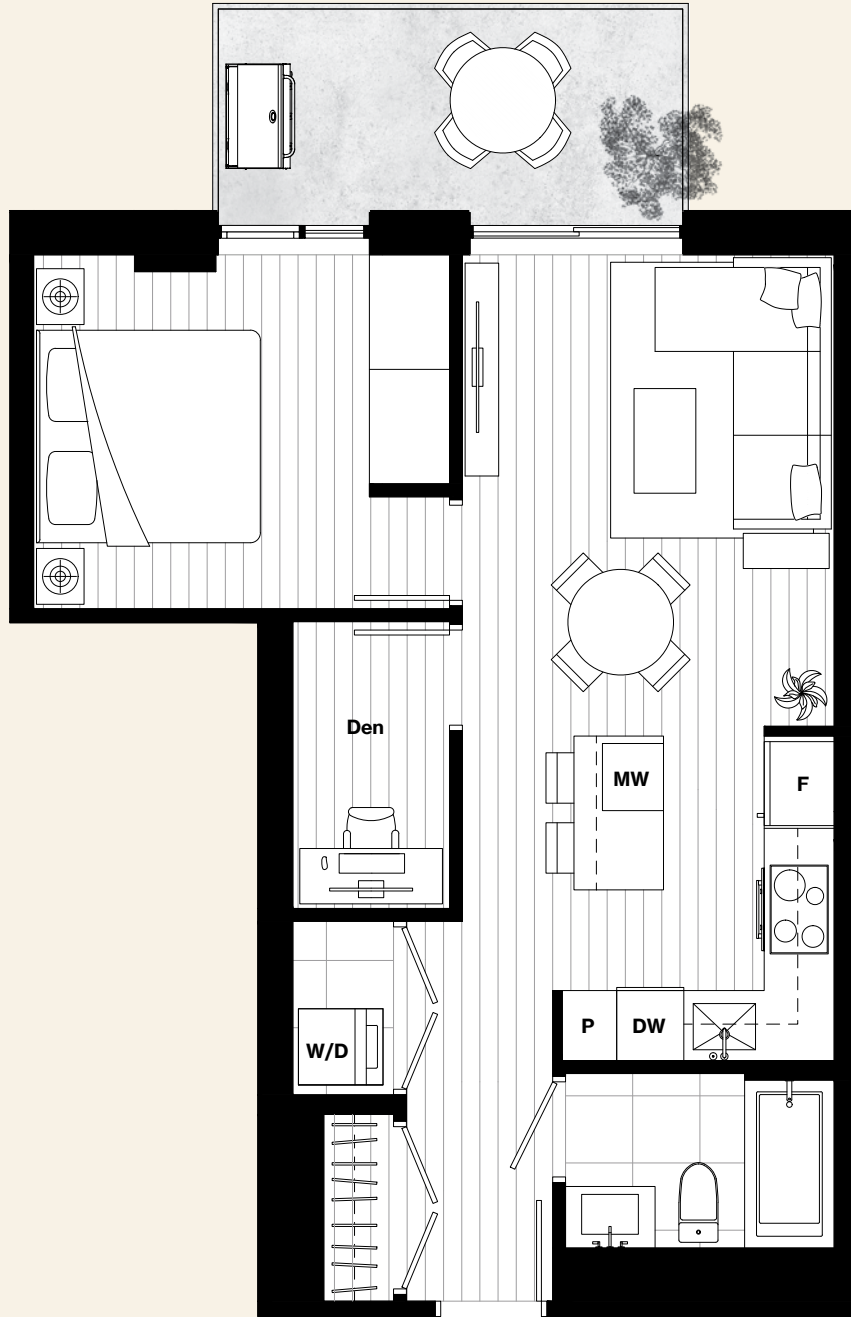

1 Bed + Den, 1 Bath  
 Interior: 652 Sq Ft  
 Exterior: 87-475 Sq Ft

A4

W16

By Olson Kundig

FLOORS 2

FLOORS 4 & 6

[wesgroup.ca/w16](http://wesgroup.ca/w16)

Dimensions, sizes, specifications, layouts, and materials are approximate only and subject to change without notice. E.&O.E.