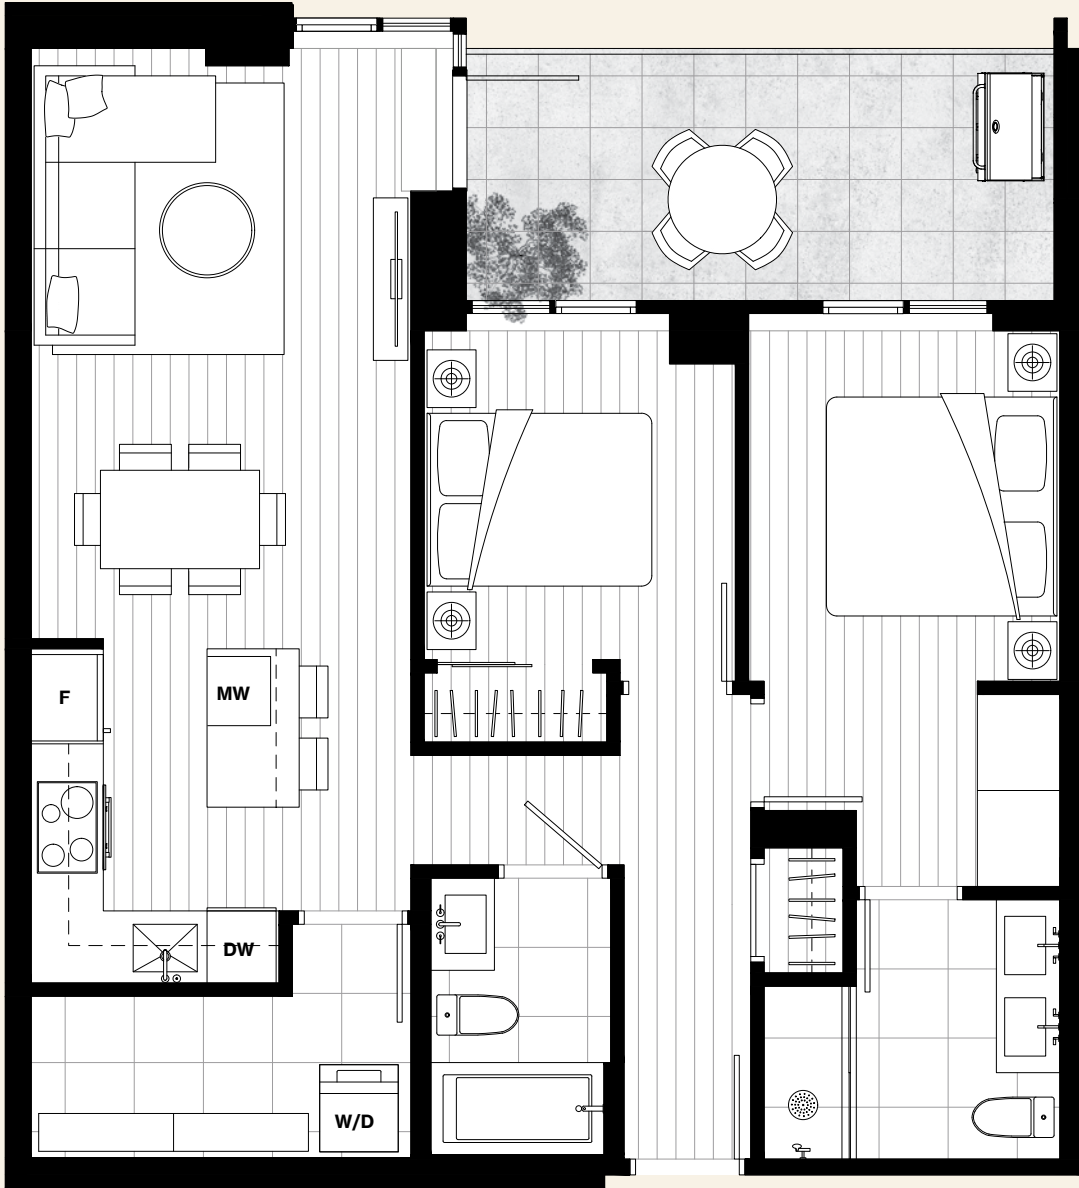

2 Bed, 2 Bath  
Interior: 924 Sq Ft  
Exterior: 122 Sq Ft

**B1**

**W16**

By Olson Kundig