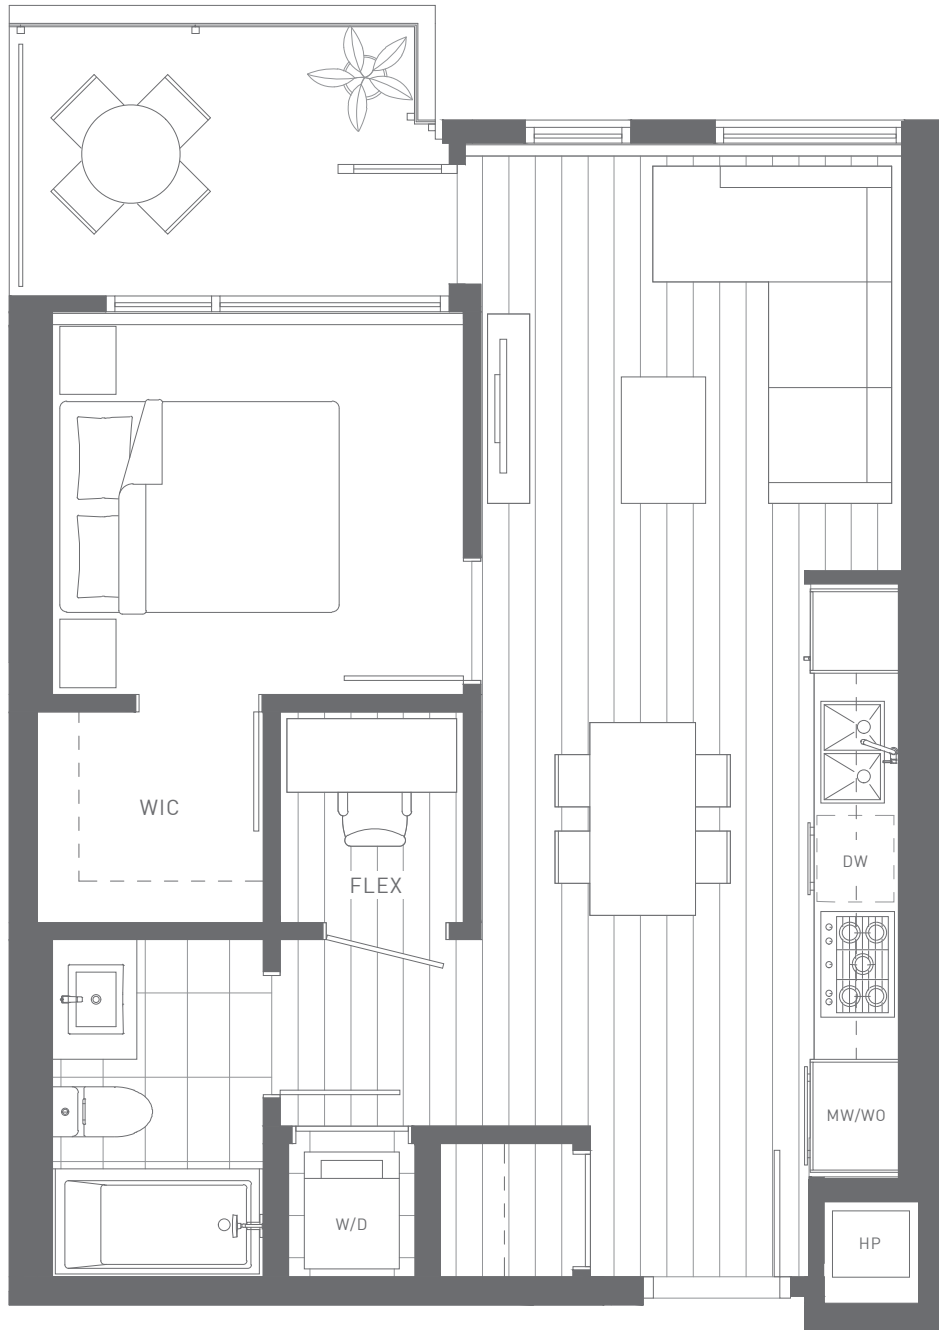

B

1 BED + FLEX
1 BATH

Interior 565 SQFT • Exterior 61 SQFT

MODE

FLOOR 23

Dimensions, sizes, specifications, layouts, and materials are approximate only and subject to change without notice. E. & O. E.