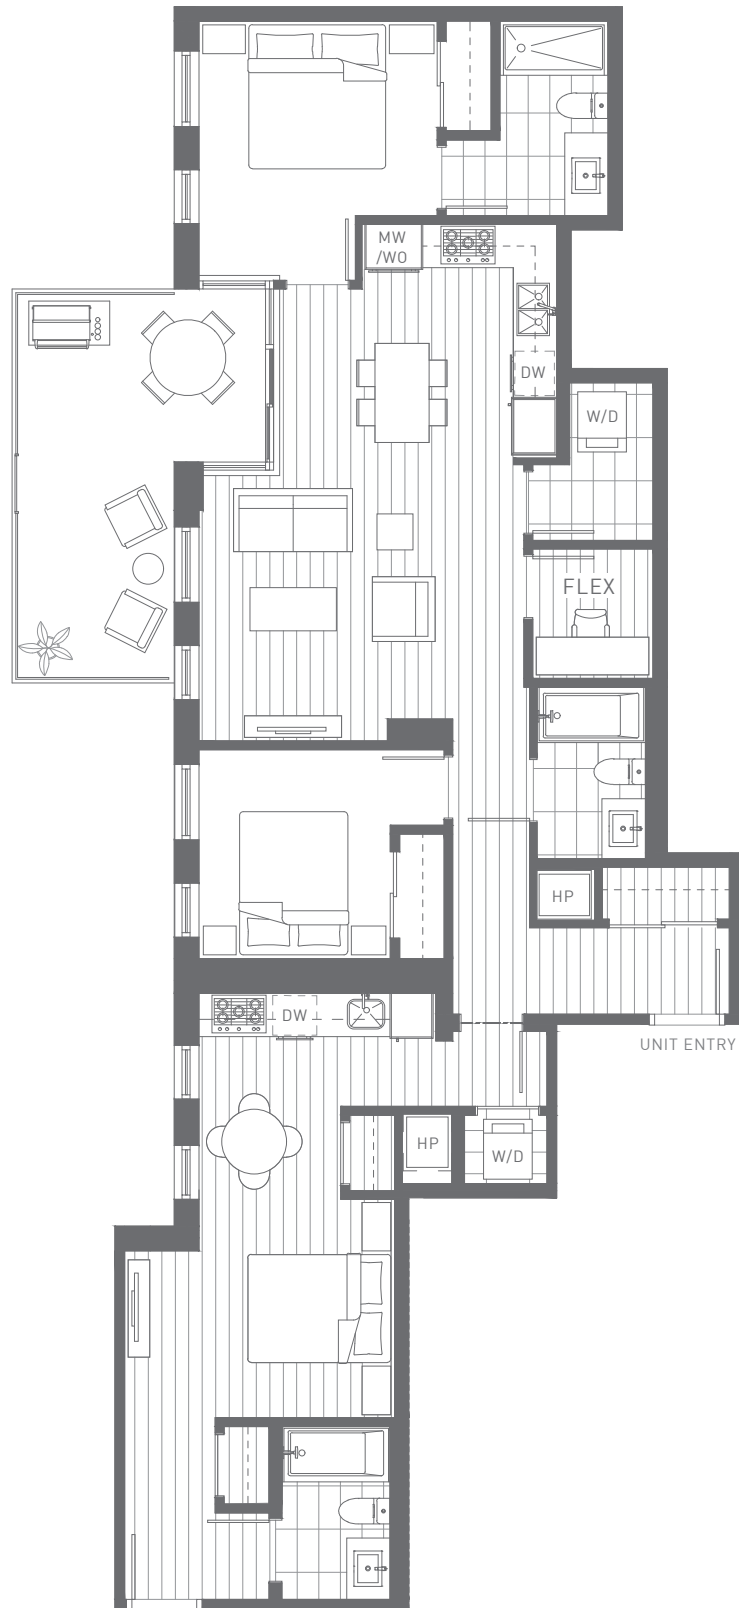

# D11

# MODE

**2 BED + FLEX**  
**2 BATH**

Interior 981 SQFT  
Exterior 200 SQFT

**LOCK OFF**

**1 BED**  
**1 BATH**

Interior 425 SQFT  
Total Interior 1406 SQFT

**FLOOR 2**

Dimensions, sizes, specifications, layouts, and materials are approximate only and subject to change without notice. E. & O. E.