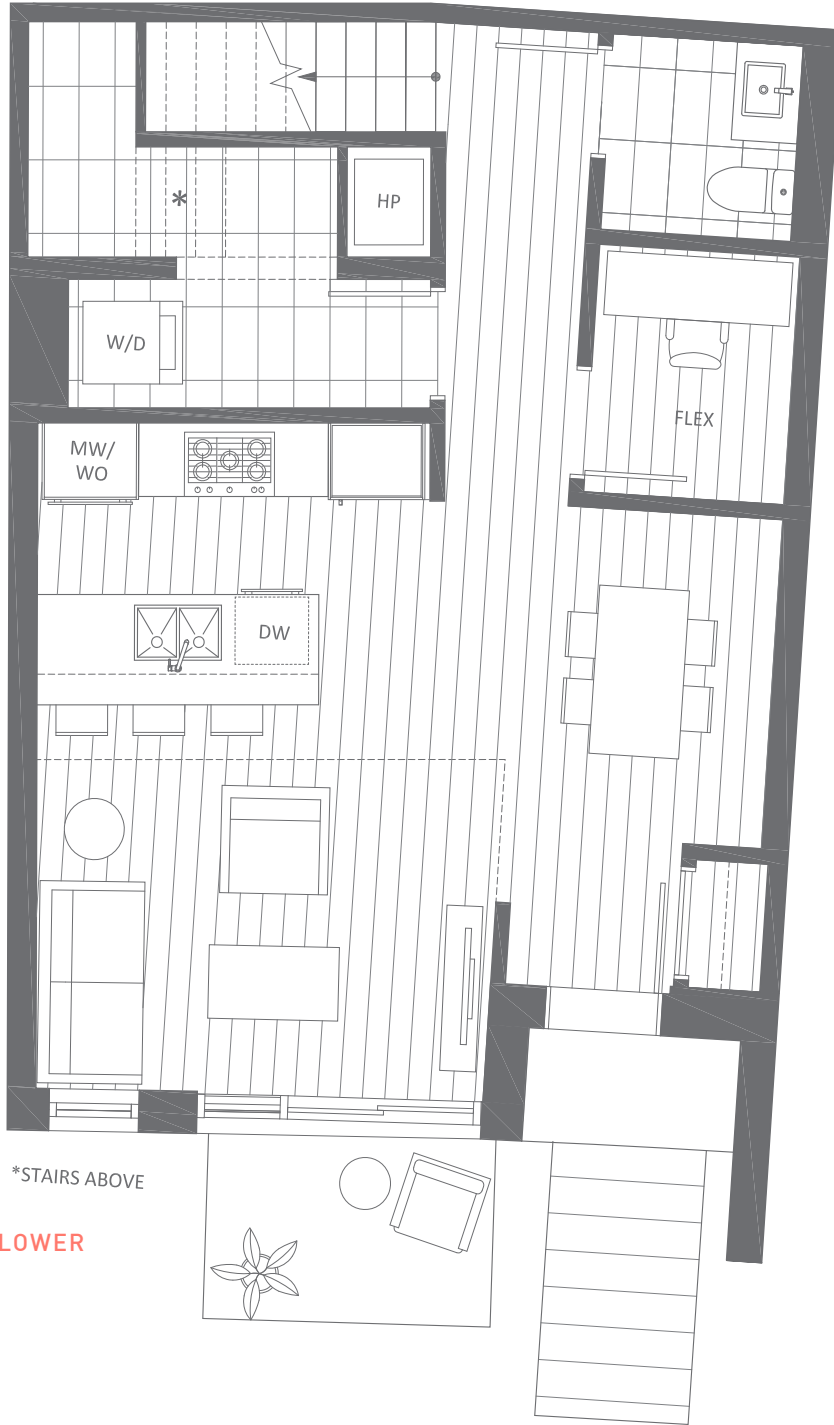

LW1

2 BED + FLEX
1.5 BATH

Interior 1216-1226 SQFT • Exterior 66-70 SQFT

MODE

*STAIRS ABOVE
LOWER

FLOOR 1

1/2

Dimensions, sizes, specifications, layouts, and materials are approximate only and subject to change without notice. E. & O.E.

UPPER

2/2