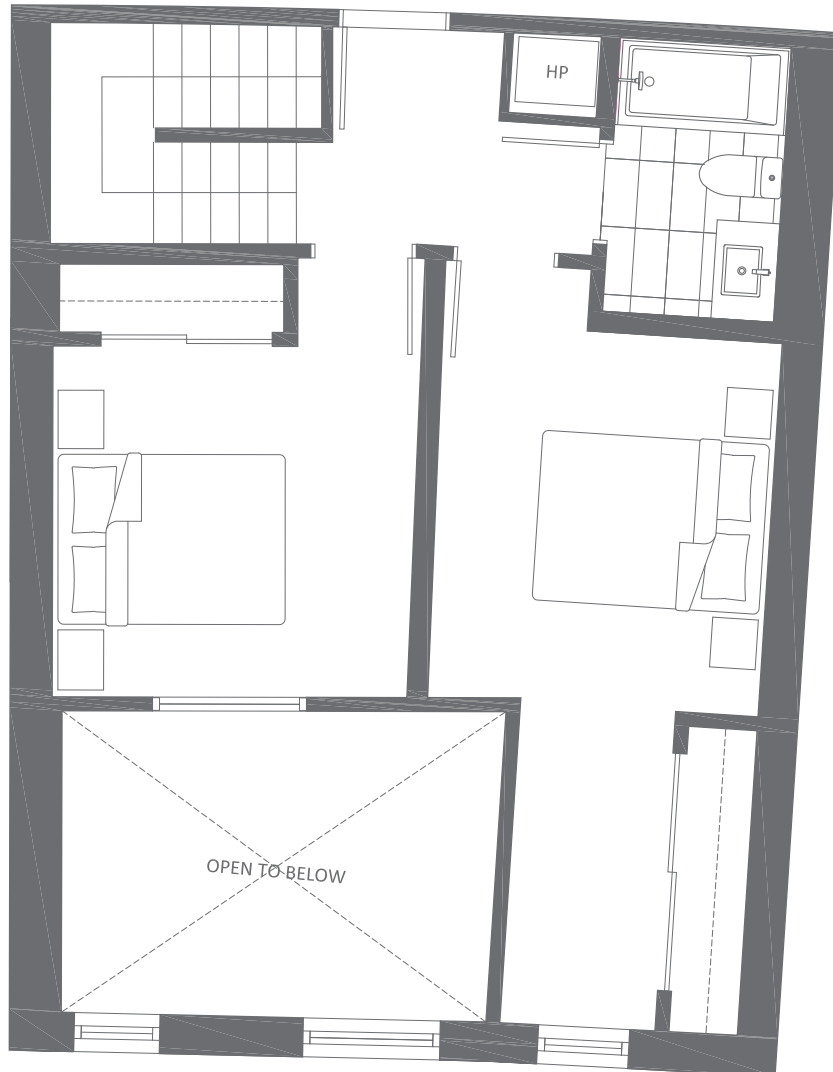

LW1

2 BED + FLEX
1.5 BATH

Interior 1216-1226 SQFT • Exterior 66-70 SQFT

MODE

*STAIRS ABOVE
LOWER

FLOOR 1

1/2

Dimensions, sizes, specifications, layouts, and materials are approximate only and subject to change without notice. E. & O.E.

UPPER

2/2