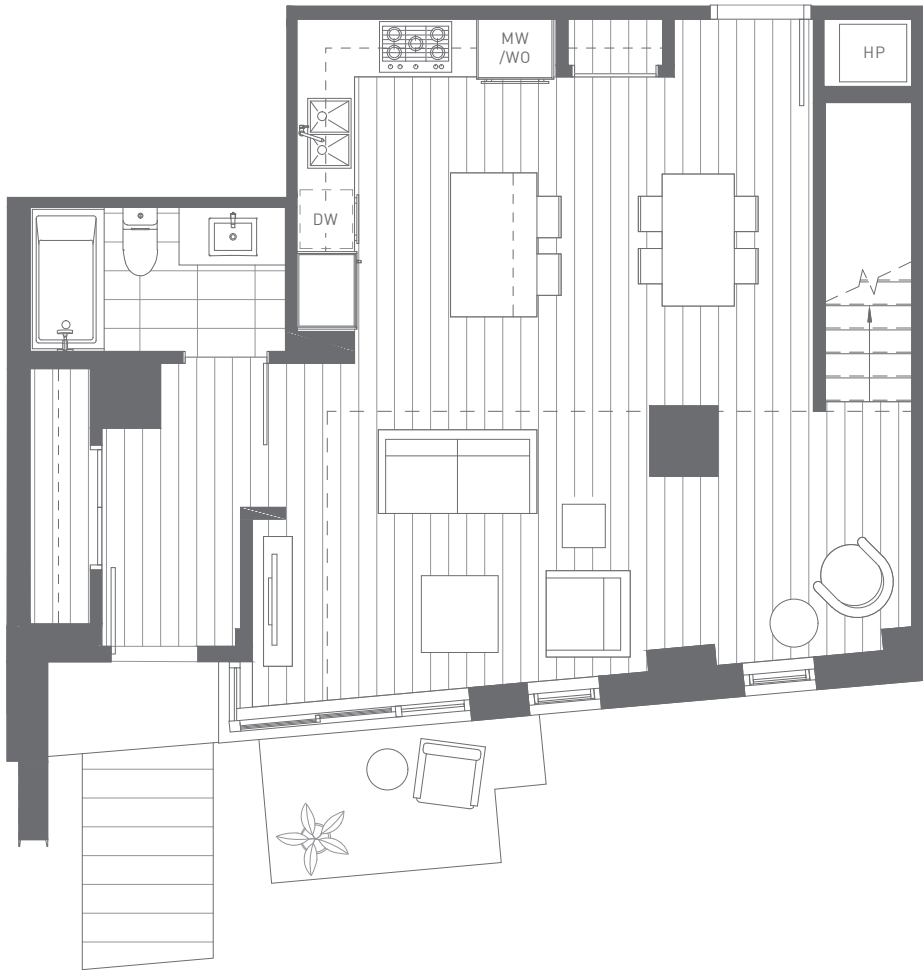

# LW4

2 BED + FLEX  
3 BATH

Interior 1494 SQFT • Exterior 66 SQFT

# MODE

LOWER

FLOOR 1

# 1/2

Dimensions, sizes, specifications, layouts, and materials are approximate only and subject to change without notice. E. & O.E.

UPPER