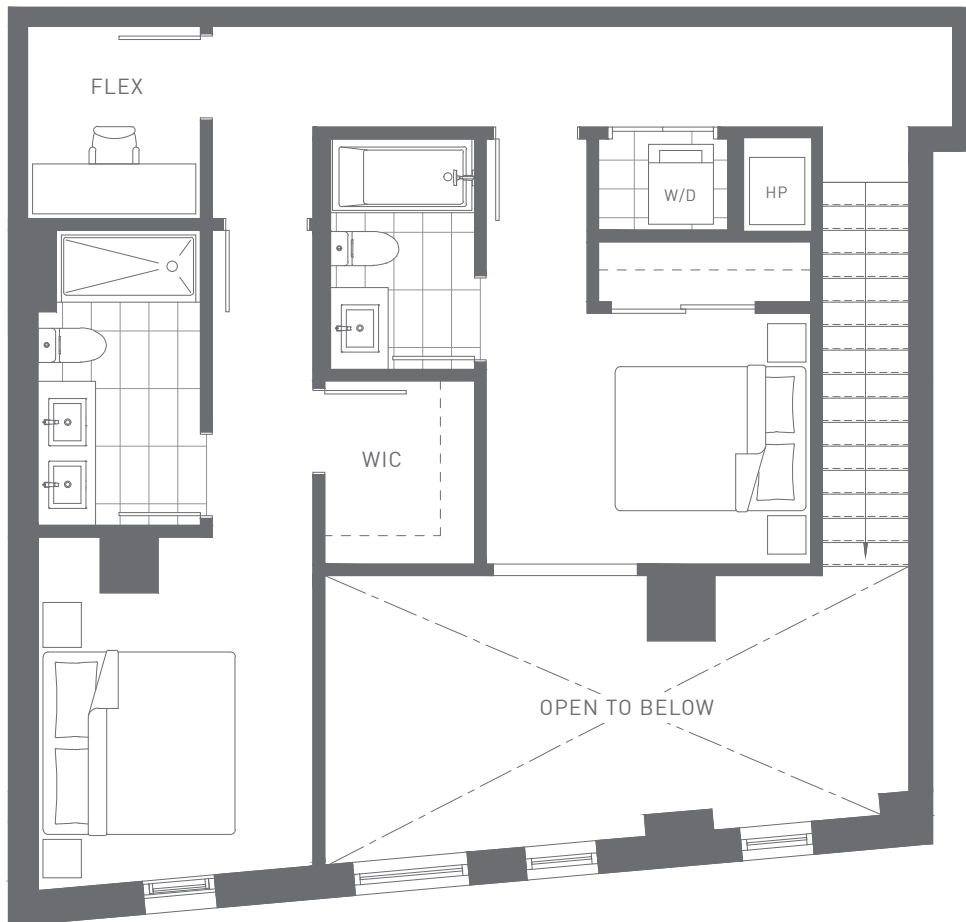

# LW4

2 BED + FLEX  
3 BATH

Interior 1494 SQFT • Exterior 66 SQFT

# MODE

LOWER

FLOOR 1

# 1/2

Dimensions, sizes, specifications, layouts, and materials are approximate only and subject to change without notice. E. & O.E.

UPPER