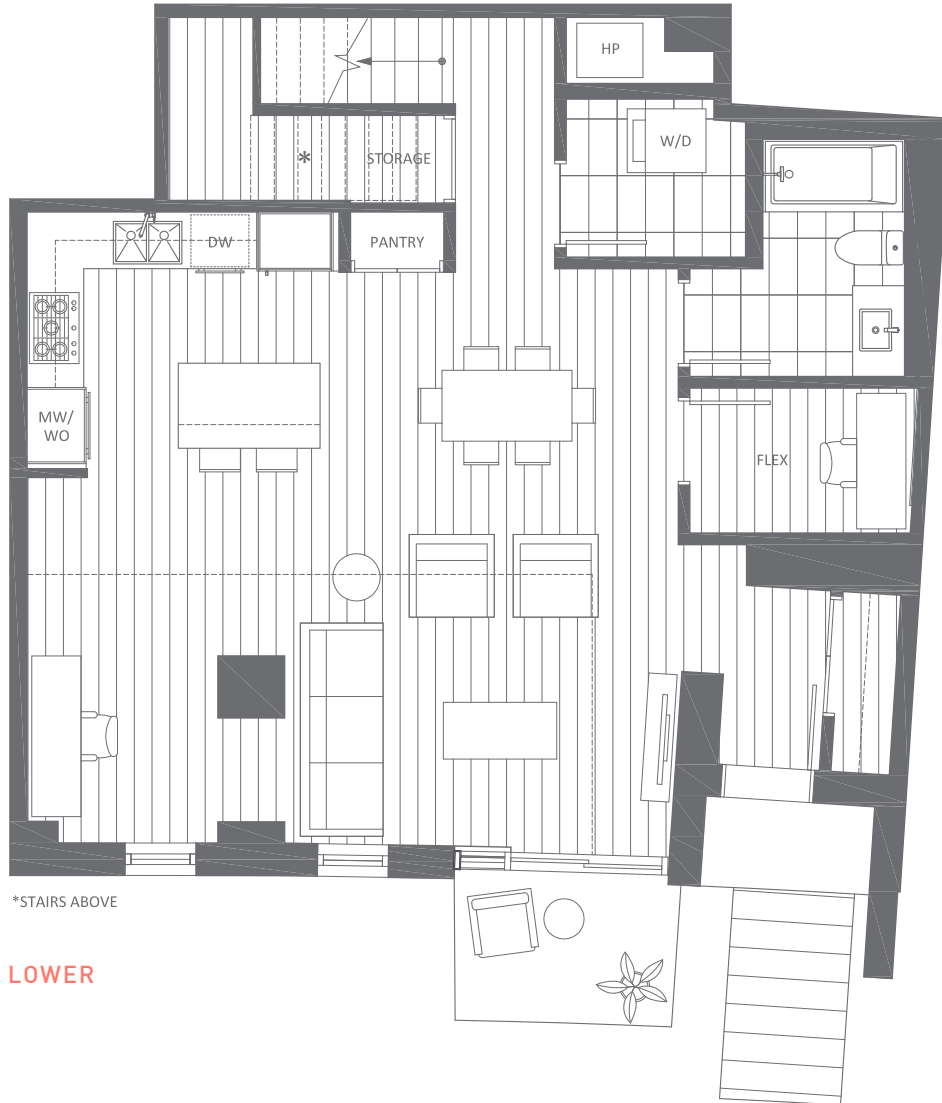

LW8

3 BED + FLEX
3 BATH

Interior 1713 SQFT • Exterior 66 SQFT

MODE

*STAIRS ABOVE

LOWER

FLOOR 1

1/2

Dimensions, sizes, specifications, layouts, and materials are approximate only and subject to change without notice. E. & O.E.

MODE

UPPER

2/2