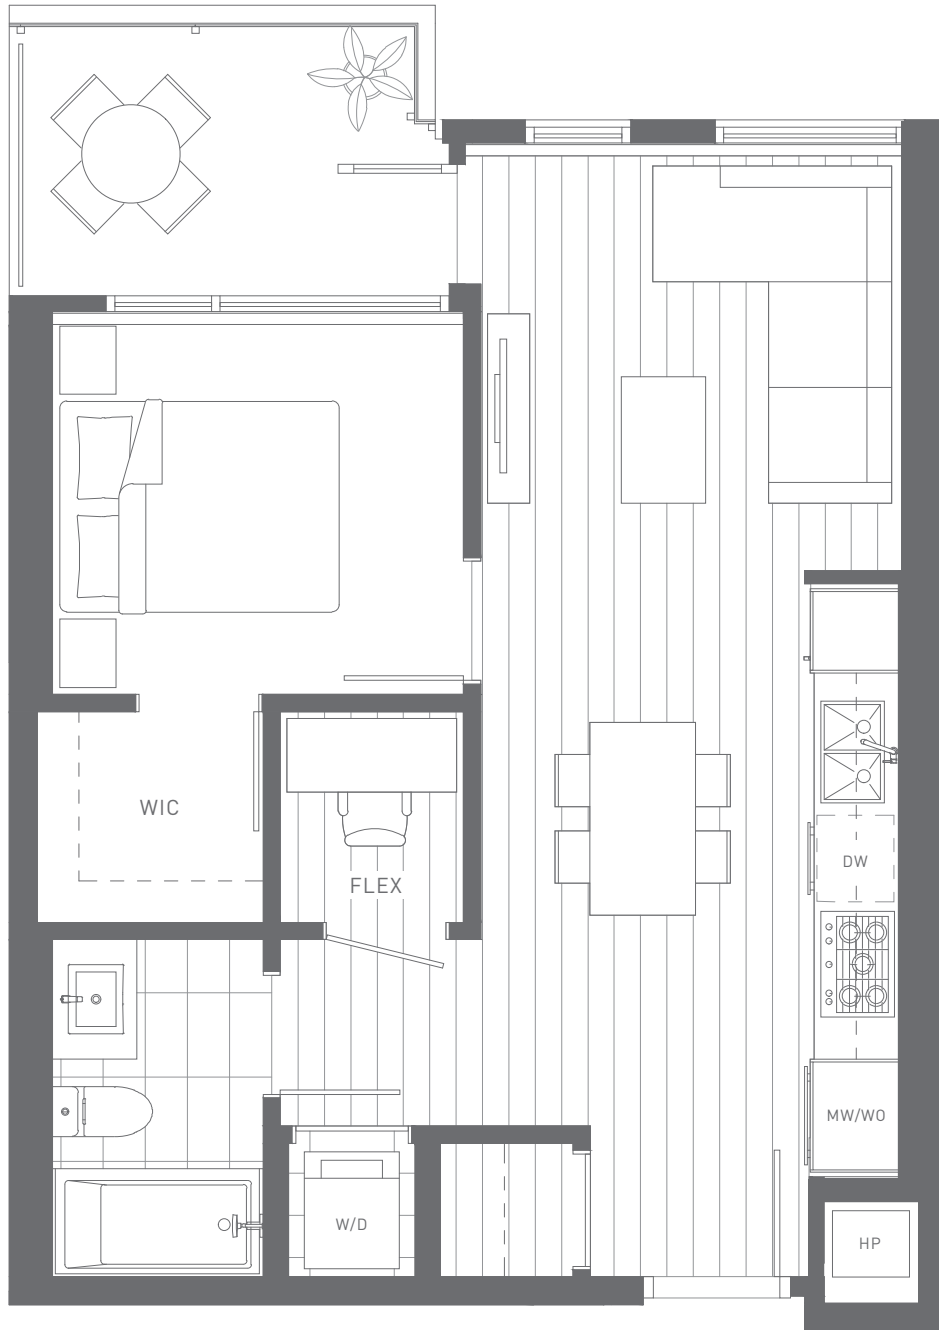

B

1 BED + FLEX
1 BATH

Interior 566 SQFT • Exterior 63 SQFT

MODE

FLOORS 4-7

FLOORS 8-24

Dimensions, sizes, specifications, layouts, and materials are approximate only and subject to change without notice. E. & O.E.