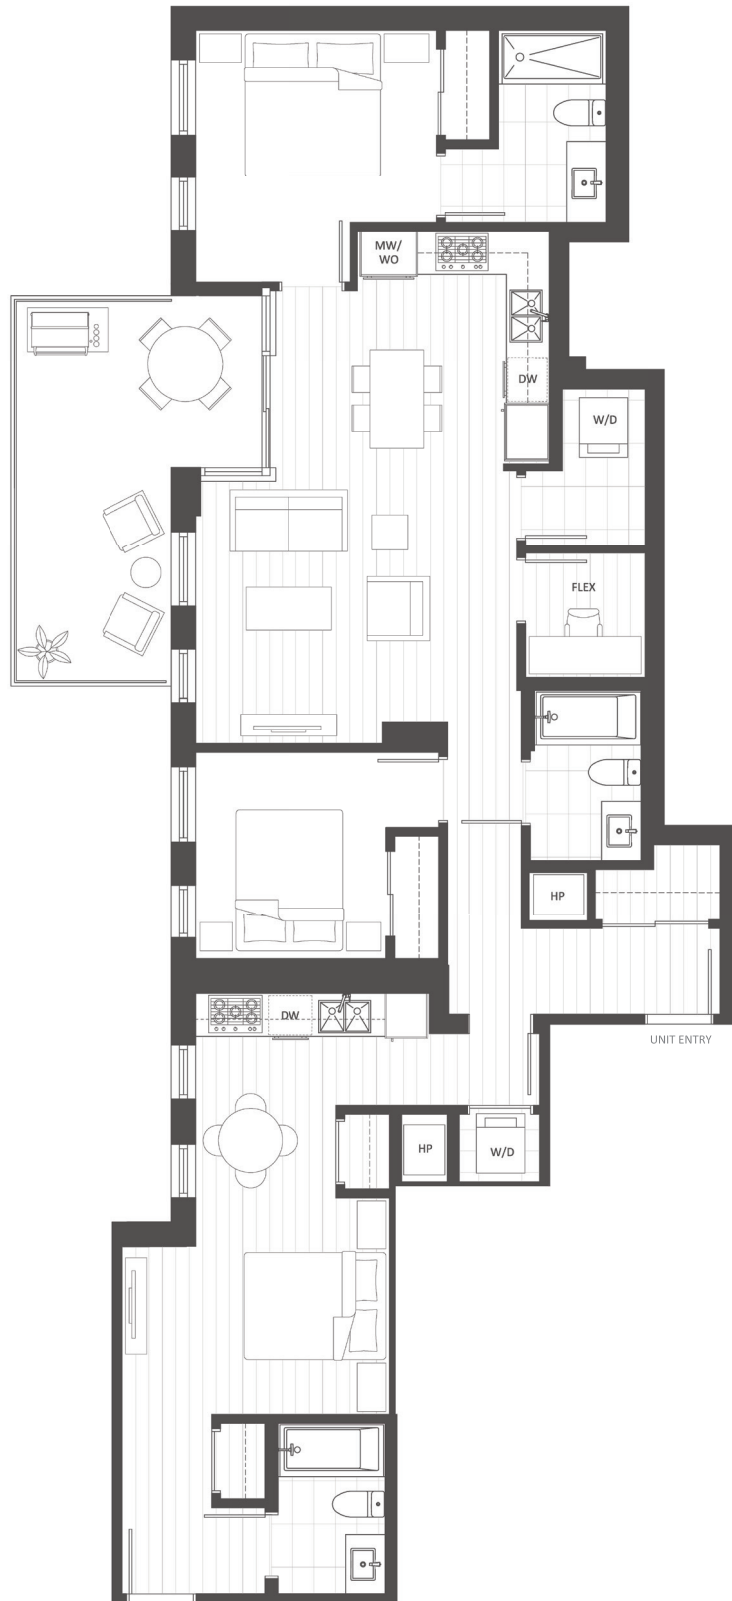

D11

MODE

2 BED + FLEX
2 BATH

Interior 965 SQFT
Exterior 200 SQFT

LOCK OFF

1 BED
1 BATH

Interior 443 SQFT
Total Interior 1408 SQFT

(LOCKED OFF)
UNIT ENTRY

FLOOR 2

Dimensions, sizes, specifications, layouts, and materials are approximate only and subject to change without notice. E. & O. E.