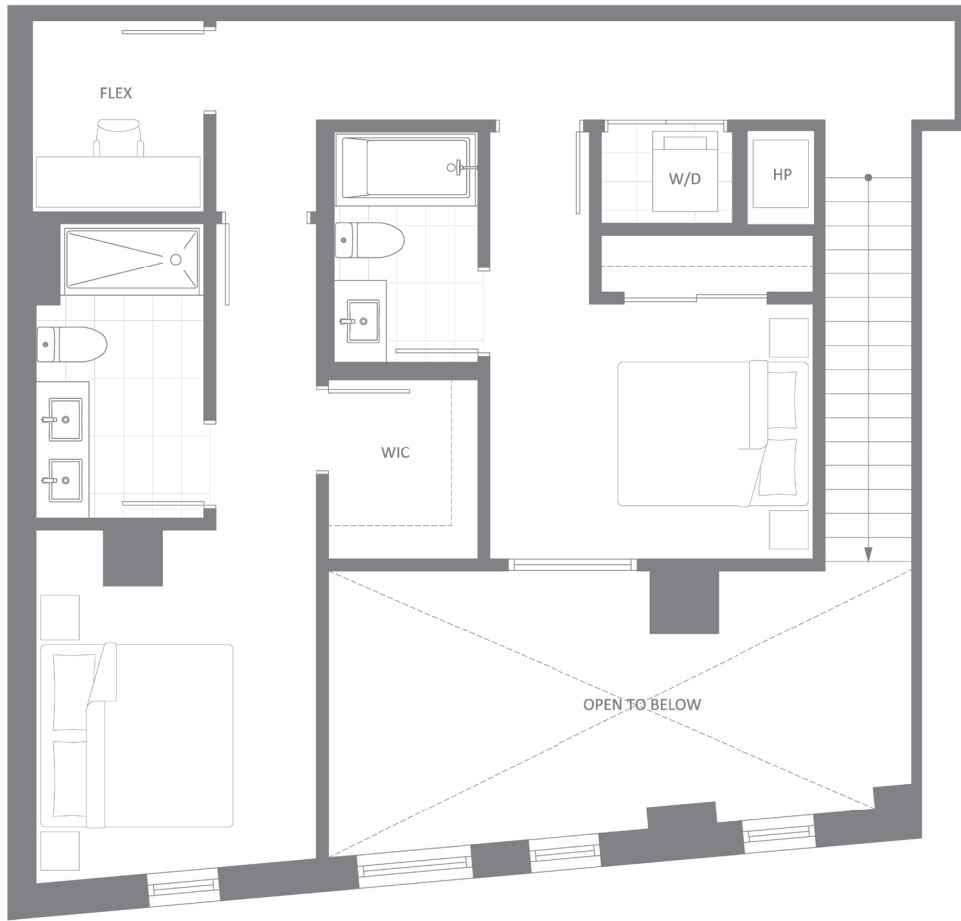

LW4

2 BED + FLEX
3 BATH

Interior 1510 SQFT • Exterior 40 SQFT

LOWER

FLOOR 1

MODE

UPPER