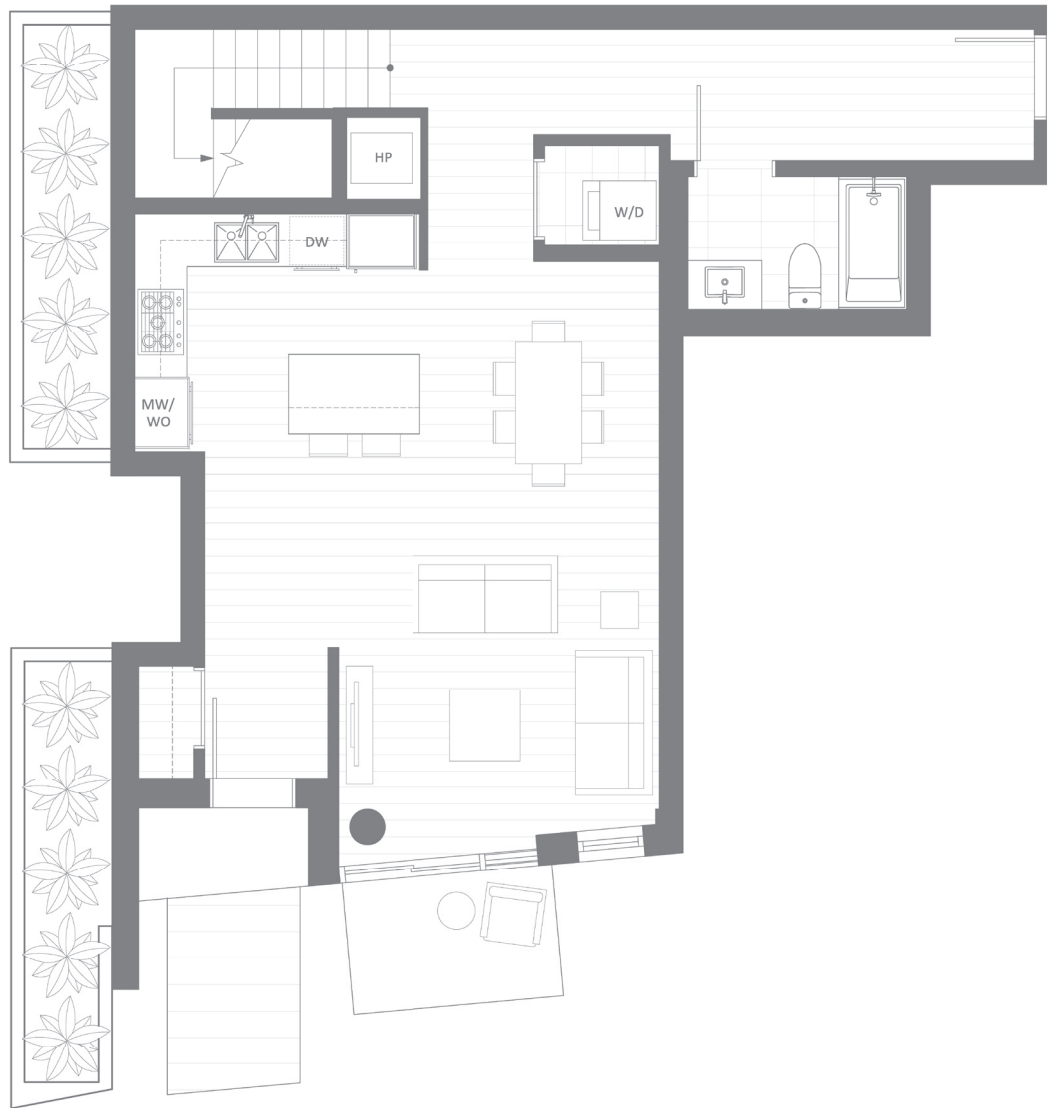

LW5

2 BED + FLEX
3 BATH

Interior 1542 SQFT • Exterior 40 SQFT

LOWER

FLOOR 1

MODE

UPPER