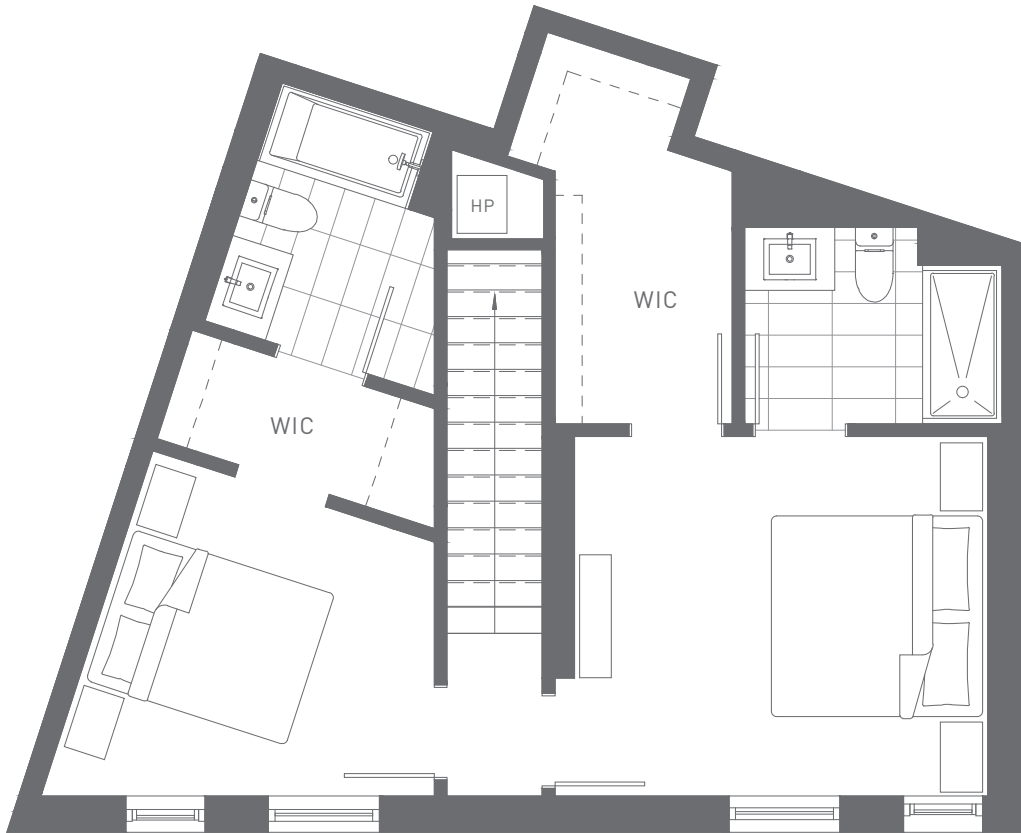

LW6

3 BED + FLEX
3 BATH

Interior 1569 SQFT • Exterior 40 SQFT

MODE

LOWER

FLOOR 1

1/2

Dimensions, sizes, specifications, layouts, and materials are approximate only and subject to change without notice. E. & O.E.

LW6

3 BED + FLEX
3 BATH

Interior 1569 SQFT • Exterior 40 SQFT

MODE

UPPER

FLOOR 1