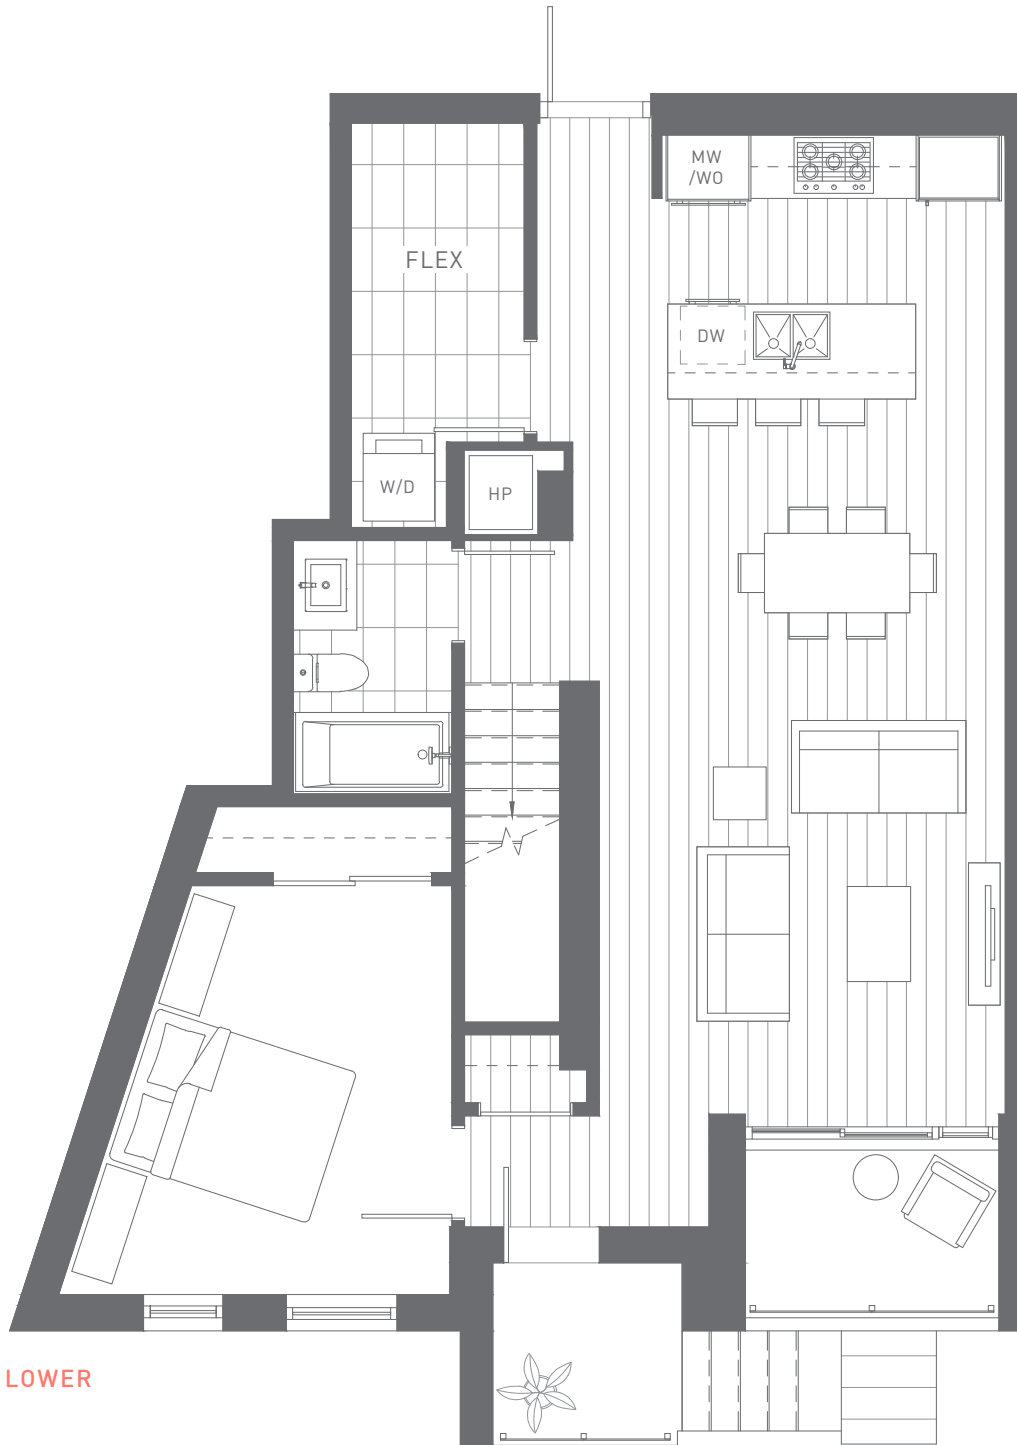

LW6

3 BED + FLEX
3 BATH

Interior 1569 SQFT • Exterior 40 SQFT

MODE

LOWER

FLOOR 1

1/2

Dimensions, sizes, specifications, layouts, and materials are approximate only and subject to change without notice. E. & O.E.

LW6

3 BED + FLEX
3 BATH

Interior 1569 SQFT • Exterior 40 SQFT

MODE

UPPER

FLOOR 1