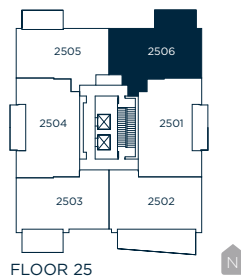

2 BEDROOMS | 2.5 BATH

MAIN:	INTERIOR	932	EXTERIOR	132
UPPER:	INTERIOR	423	EXTERIOR	1,168
TOTAL SQ FT:		1,355	1,300	

MAIN

FLOOR 25

2 BEDROOMS | 2.5 BATH

MAIN:	INTERIOR	932	EXTERIOR	132
UPPER:	INTERIOR	423	EXTERIOR	1,168
TOTAL SQ FT:		1,355		1,300

UPPER

FLOOR 25