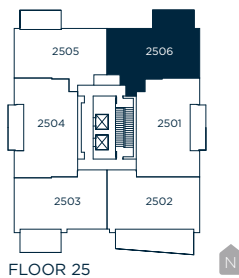

2 BEDROOMS | 2.5 BATH

MAIN:	INTERIOR	932	EXTERIOR	132
UPPER:	INTERIOR	423	EXTERIOR	1,168
TOTAL SQ FT:		1,355	1,300	

MAIN

FLOOR 25

2 BEDROOMS | 2.5 BATH

MAIN:	INTERIOR	932	EXTERIOR	132
UPPER:	INTERIOR	423	EXTERIOR	1,168
TOTAL SQ FT:		1,355		1,300

UPPER

FLOOR 25