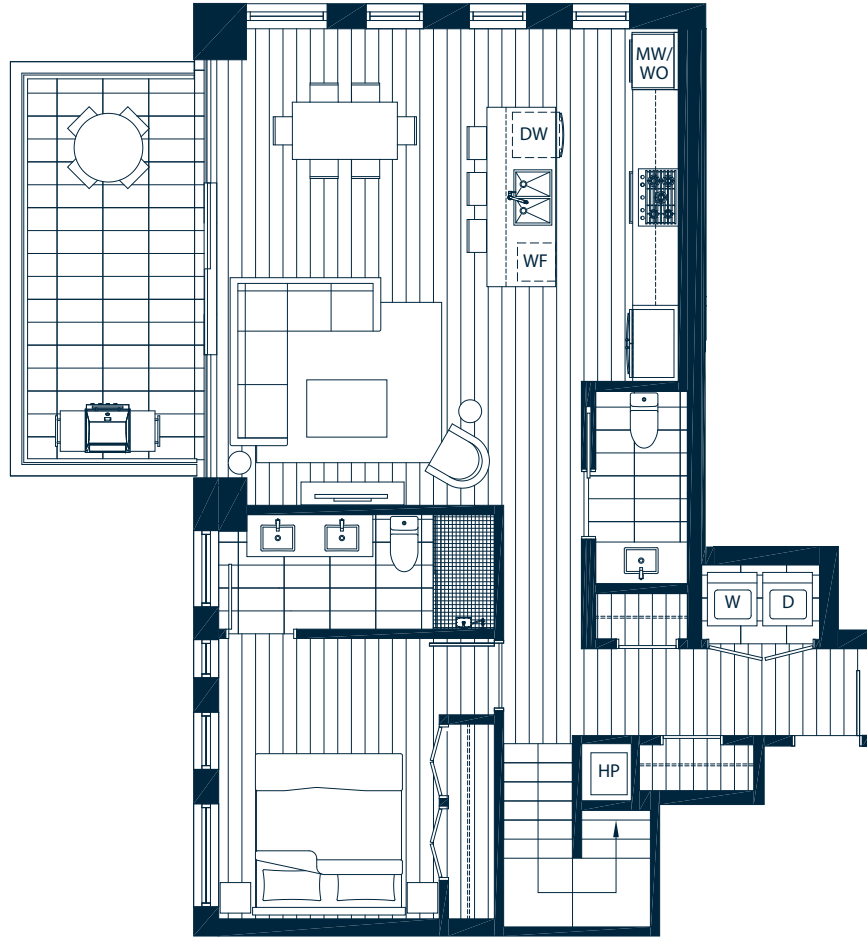

2 BEDROOMS | 2.5 BATH

MAIN:	INTERIOR	932	EXTERIOR	132
UPPER:	INTERIOR	423	EXTERIOR	1,168
TOTAL SQ FT:		1,355	1,300	

MAIN

FLOOR 25

2 BEDROOMS | 2.5 BATH

MAIN:	INTERIOR	932	EXTERIOR	132
UPPER:	INTERIOR	423	EXTERIOR	1,168
TOTAL SQ FT:		1,355		1,300

UPPER

FLOOR 25