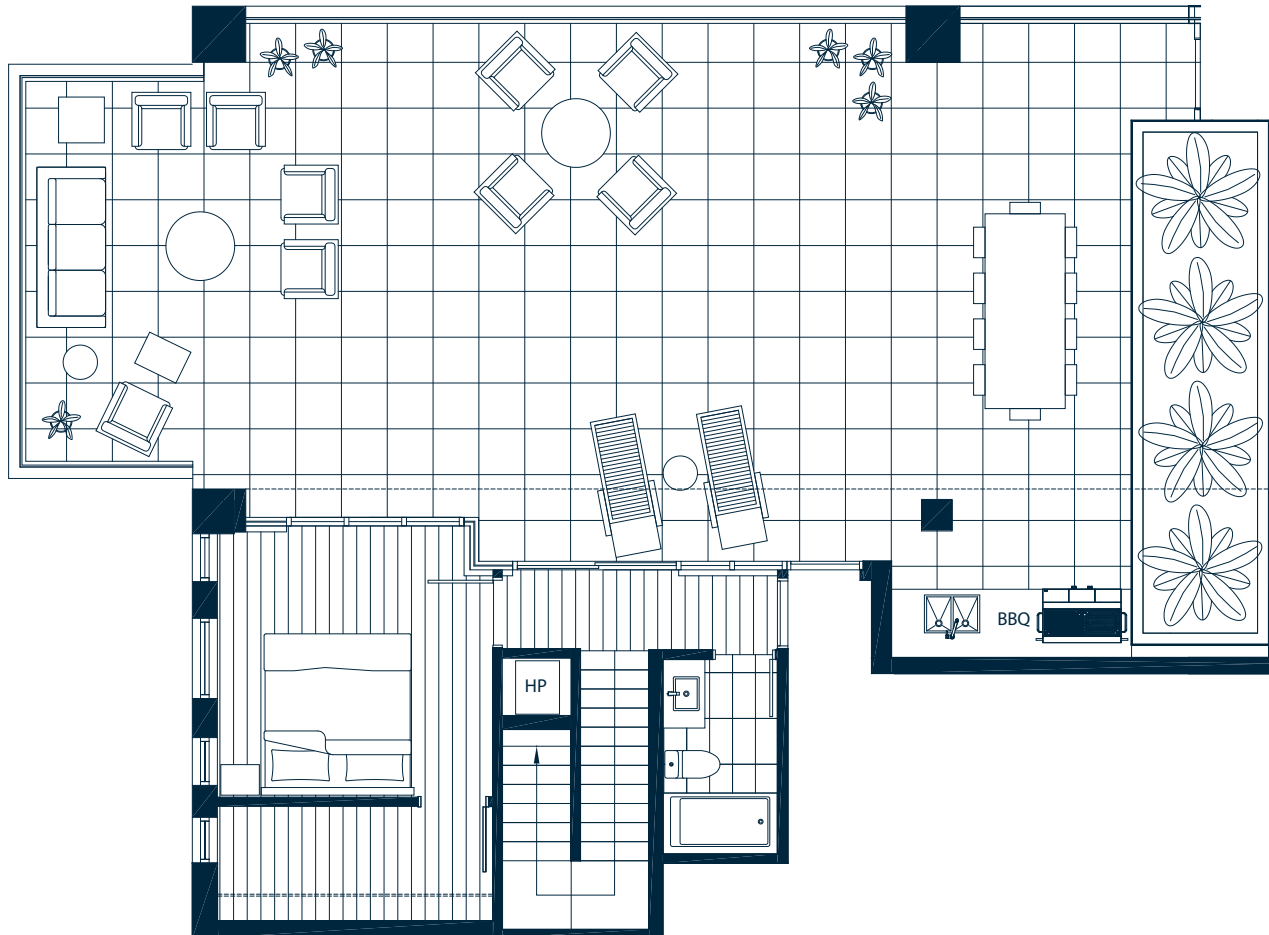

2 BEDROOMS | 2.5 BATH

MAIN:	INTERIOR	932	EXTERIOR	132
UPPER:	INTERIOR	423	EXTERIOR	1,168
TOTAL SQ FT:		1,355	1,300	

MAIN

FLOOR 25

2 BEDROOMS | 2.5 BATH

MAIN:	INTERIOR	932	EXTERIOR	132
UPPER:	INTERIOR	423	EXTERIOR	1,168
TOTAL SQ FT:		1,355		1,300

UPPER

FLOOR 25