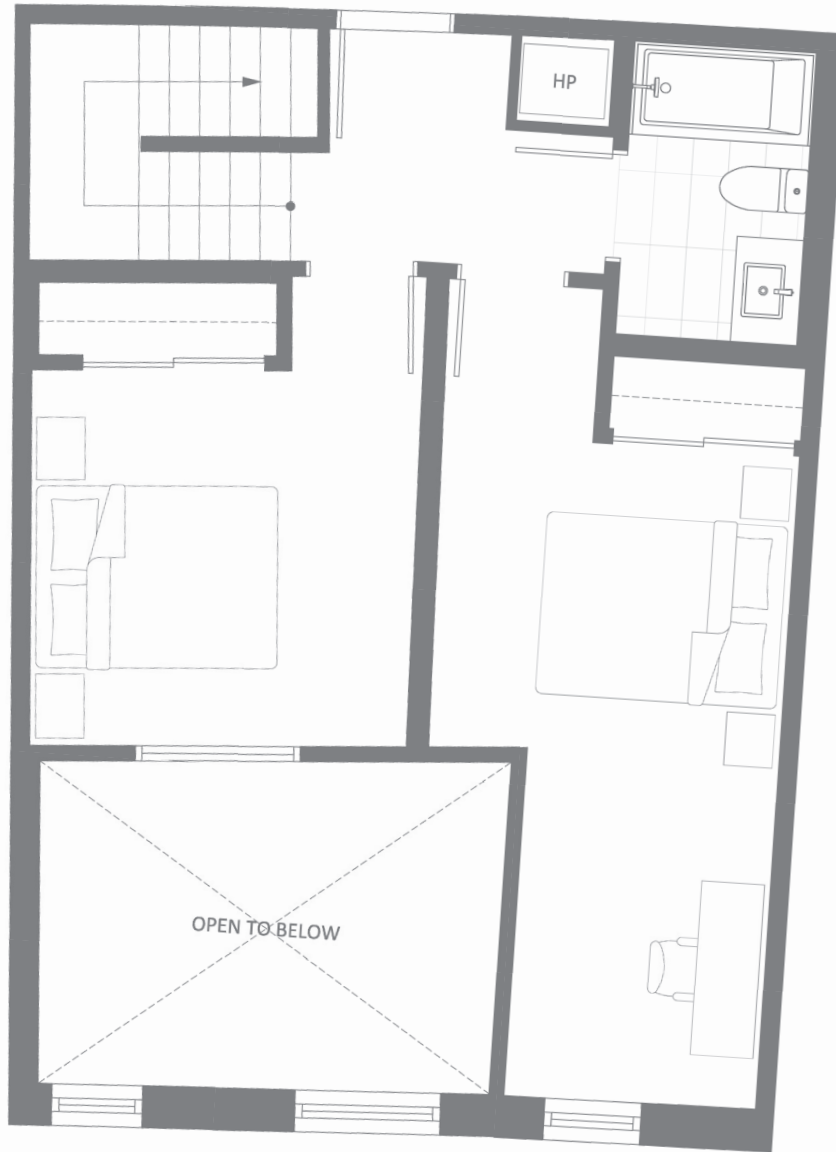

# LW1

2 BED + FLEX  
1.5 BATH

Interior 1215 SQFT • Exterior 40 SQFT

LOWER

FLOOR 1

# MODE

UPPER

2/2

Dimensions, sizes, specifications, layouts, and materials are approximate only and subject to change without notice. E. & O.E.