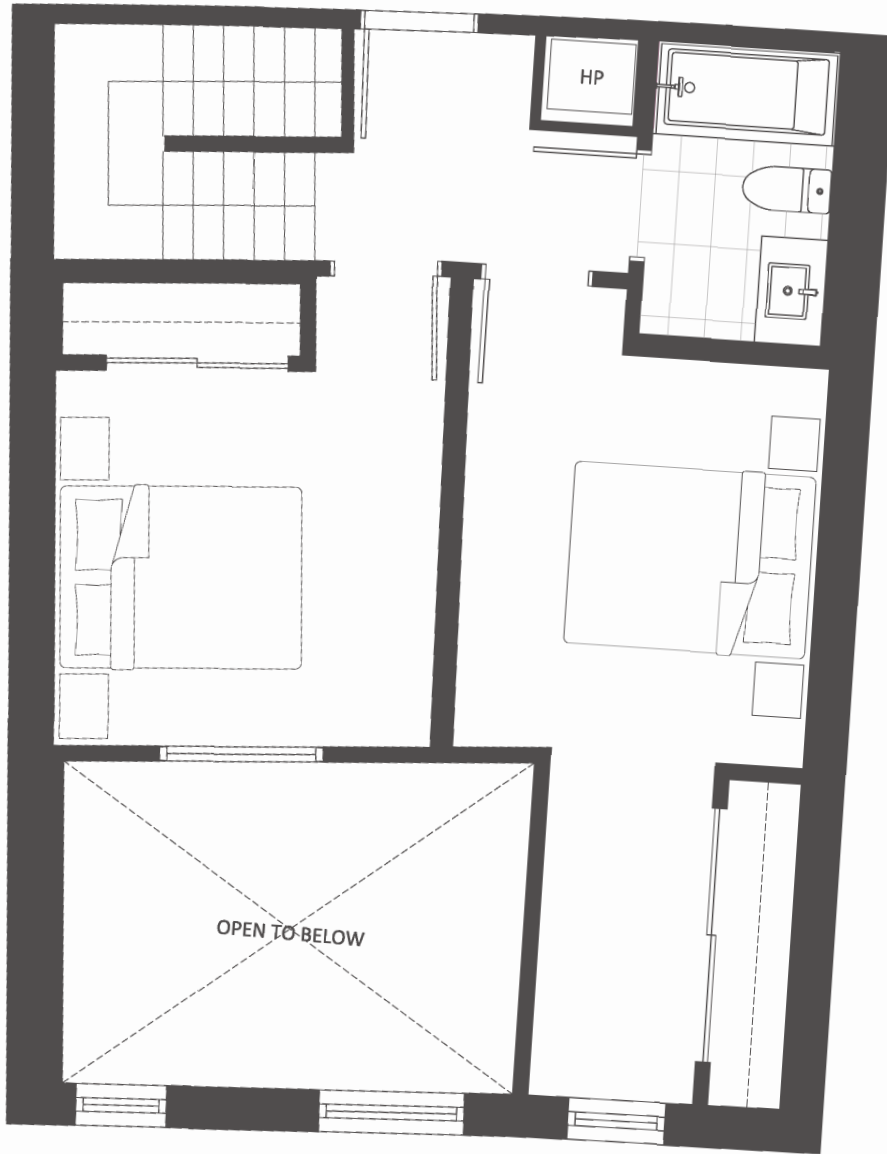

# LW1

2 BED + FLEX  
1.5 BATH

Interior 1215 SQFT • Exterior 40 SQFT

\*STAIRS ABOVE

LOWER

FLOOR 1

# MODE

UPPER

2/2

Dimensions, sizes, specifications, layouts, and materials are approximate only and subject to change without notice. E. & O.E.