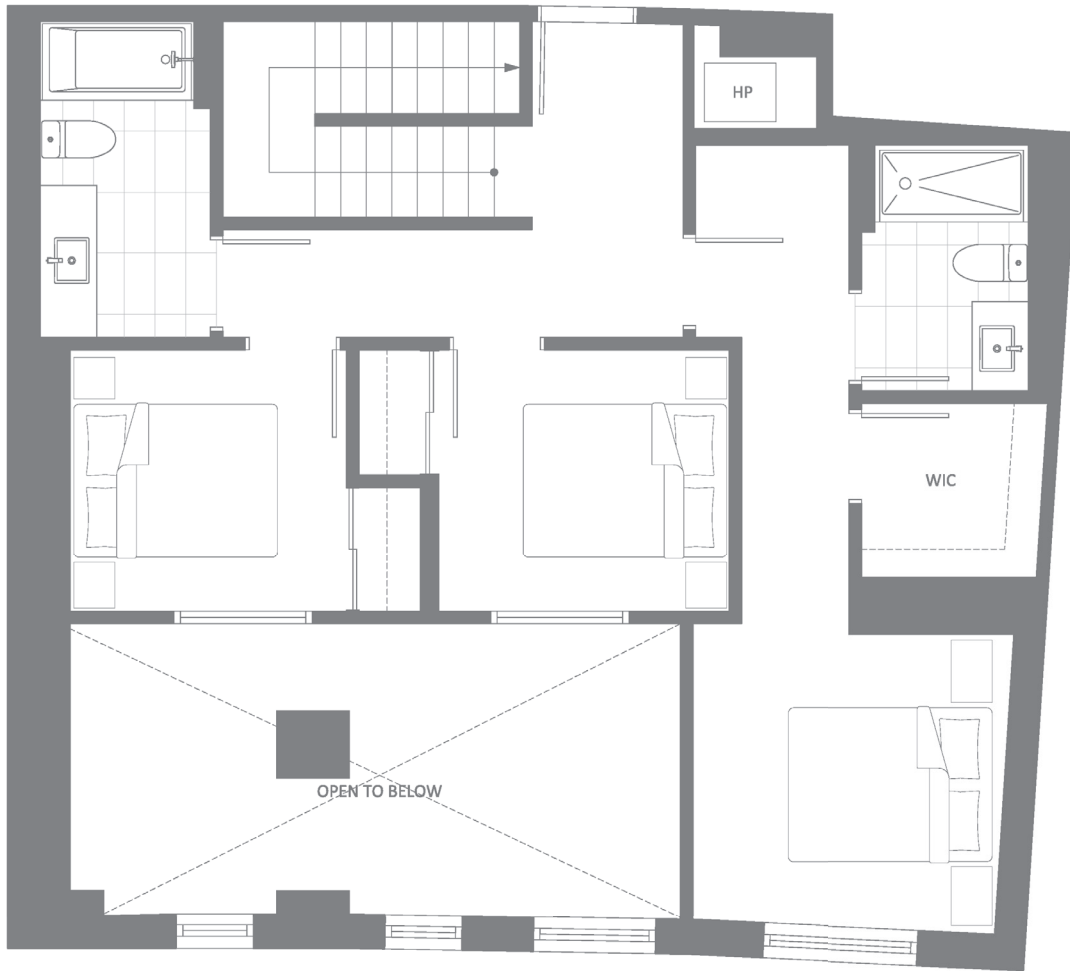

# LW8

3 BED + FLEX  
3 BATH

Interior 1775 SQFT • Exterior 40 SQFT

\*STAIRS ABOVE

LOWER

FLOOR 1

# MODE

UPPER

2/2

Dimensions, sizes, specifications, layouts, and materials are approximate only and subject to change without notice. E. & O.E.