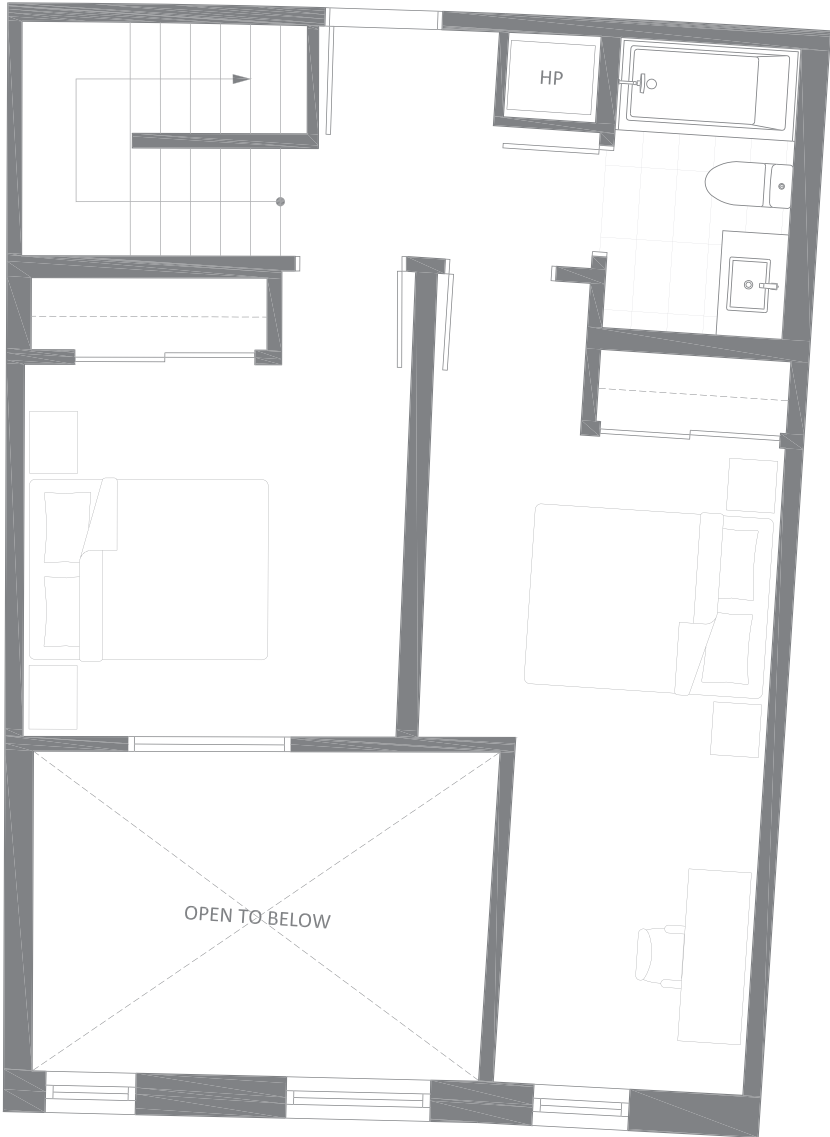

# LW1

2 BED + FLEX  
1.5 BATH

Interior 1215 SQFT • Exterior 40 SQFT

LOWER

FLOOR 1

# MODE

UPPER