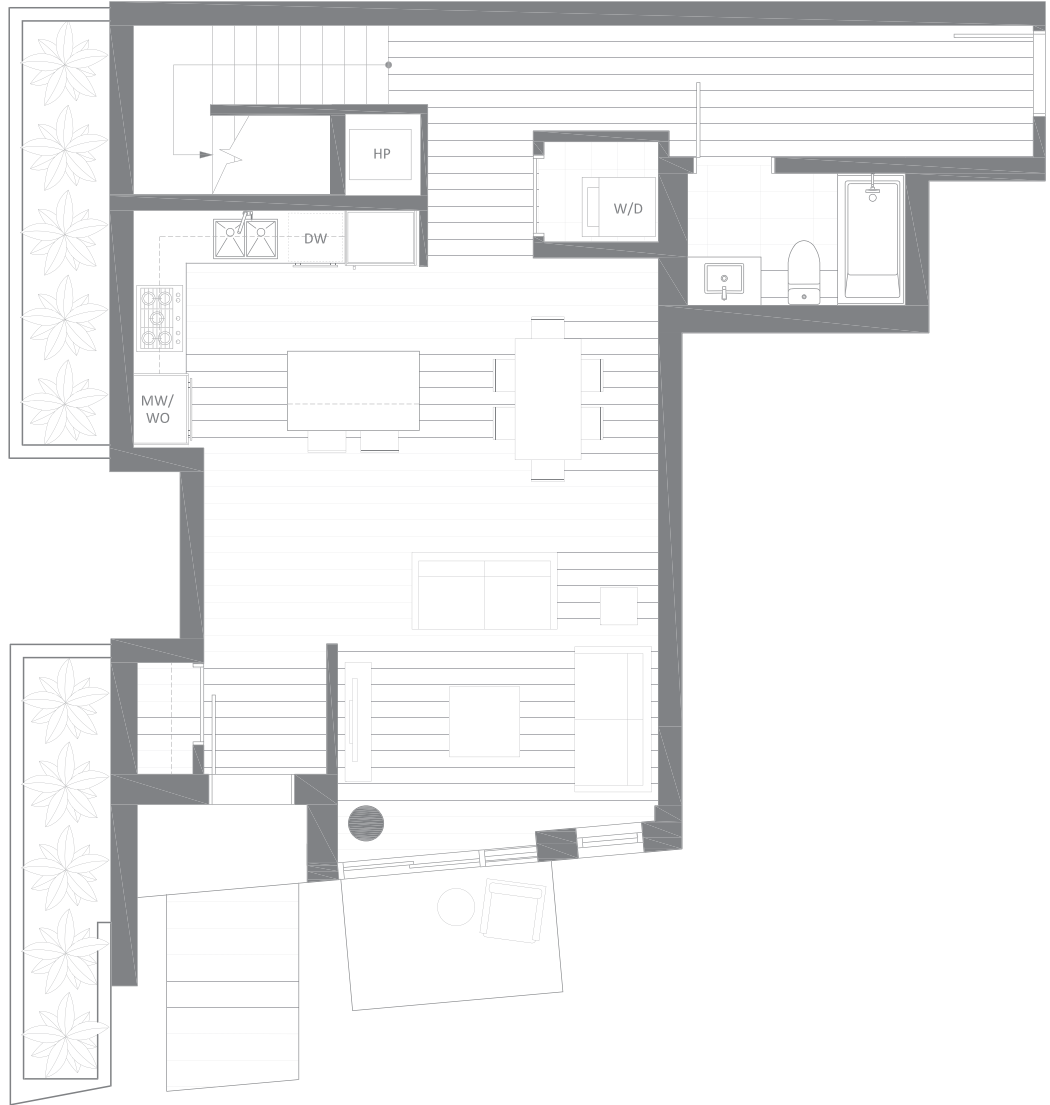

# LW5

2 BED + FLEX  
3 BATH

Interior 1542 SQFT • Exterior 40 SQFT

LOWER

FLOOR 1

# MODE

UPPER