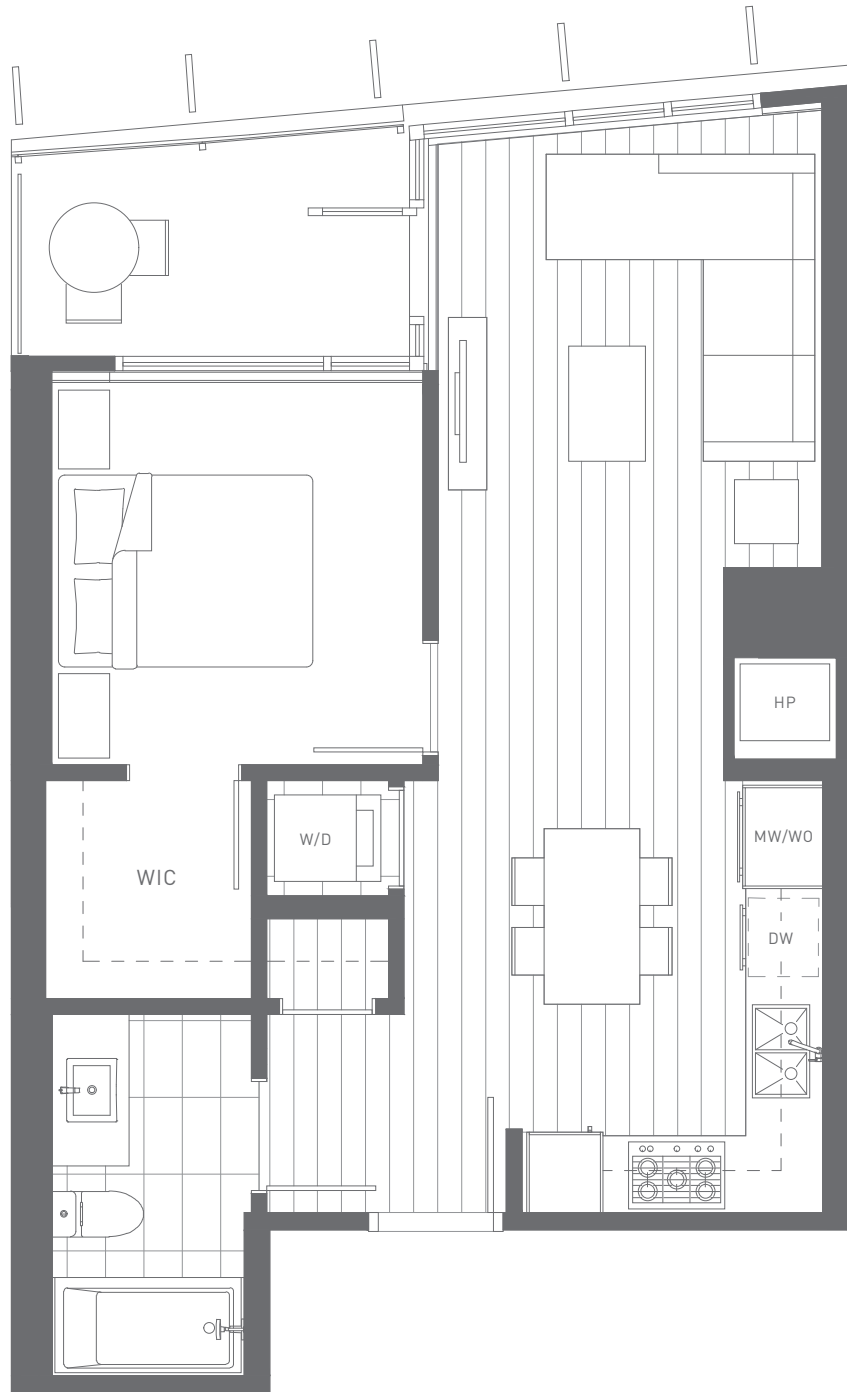

A

1 BED
1 BATH

Interior 597 SQFT • Exterior 55 SQFT

MODE

FLOORS 3-6

Dimensions, sizes, specifications, layouts, and materials are approximate only and subject to change without notice. E. & O.E.