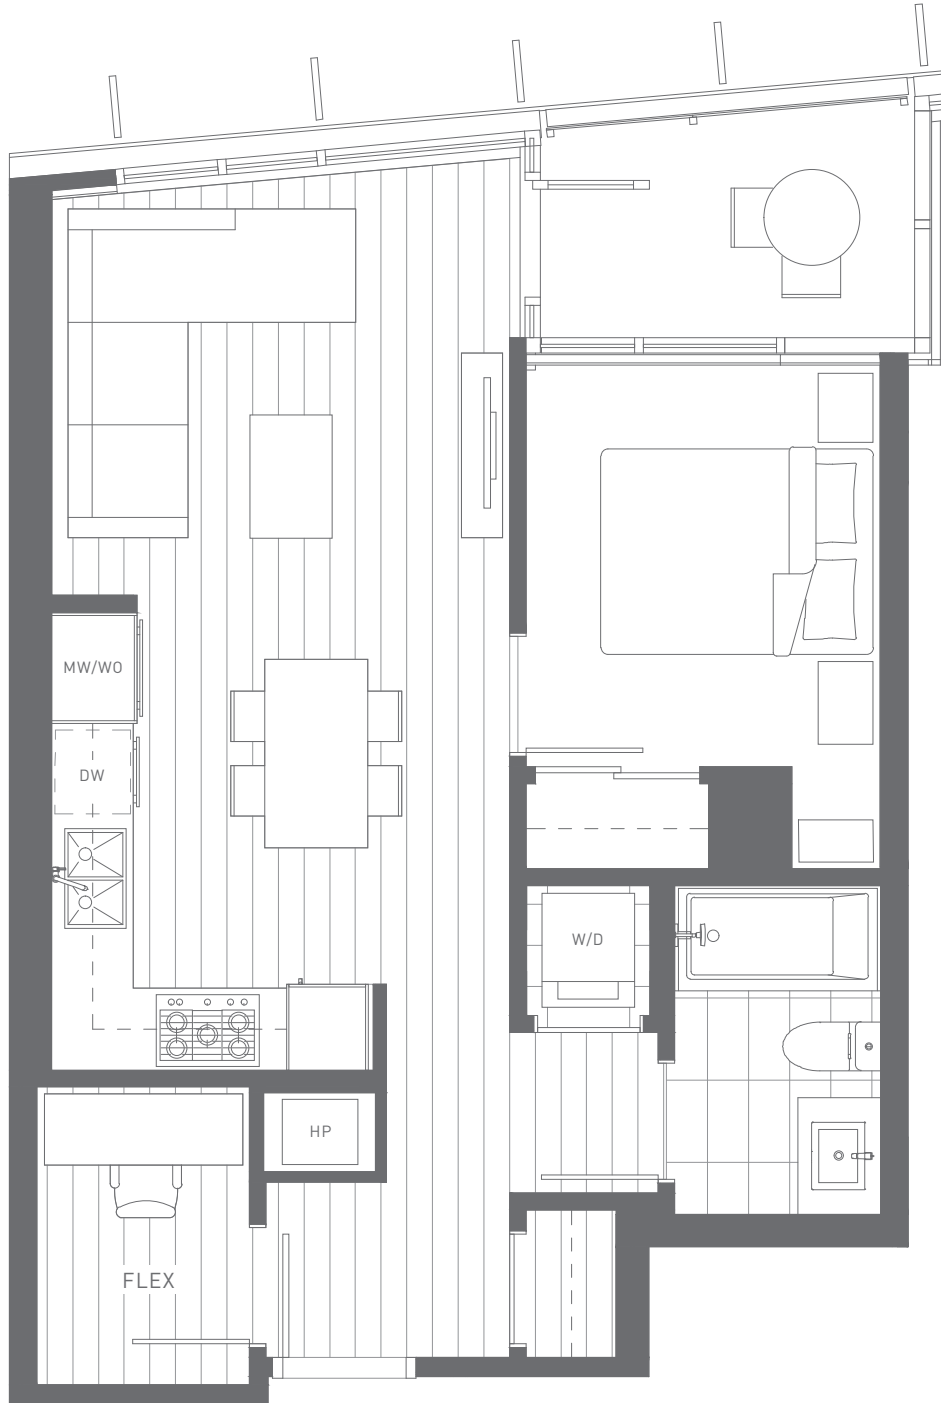

B1

1 BED + FLEX

1 BATH

Interior 587 SQFT • Exterior 50 SQFT

MODE

FLOORS 3-6

Dimensions, sizes, specifications, layouts, and materials are approximate only and subject to change without notice. E. & O.E.