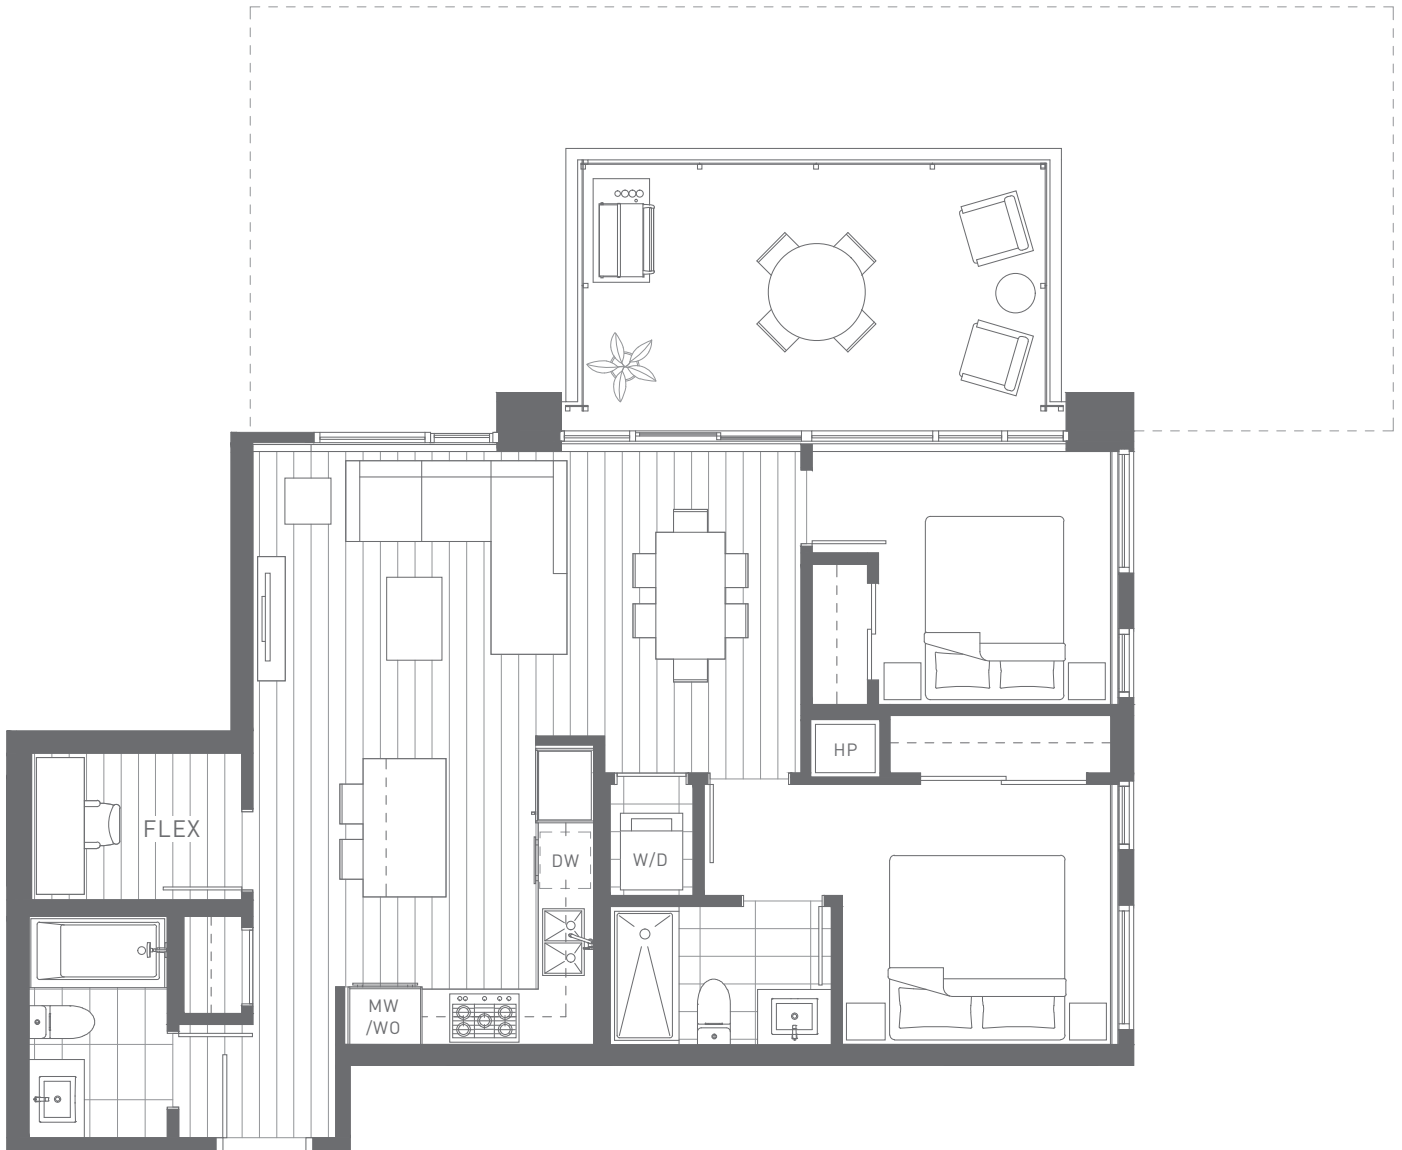

D

2 BED + FLEX
2 BATH

Interior 871 SQFT • Exterior 167-800 SQFT

MODE

4TH FL. TERRACE

FLOORS 4-7

FLOORS 8-24

Dimensions, sizes, specifications, layouts, and materials are approximate only and subject to change without notice. E. & O.E.