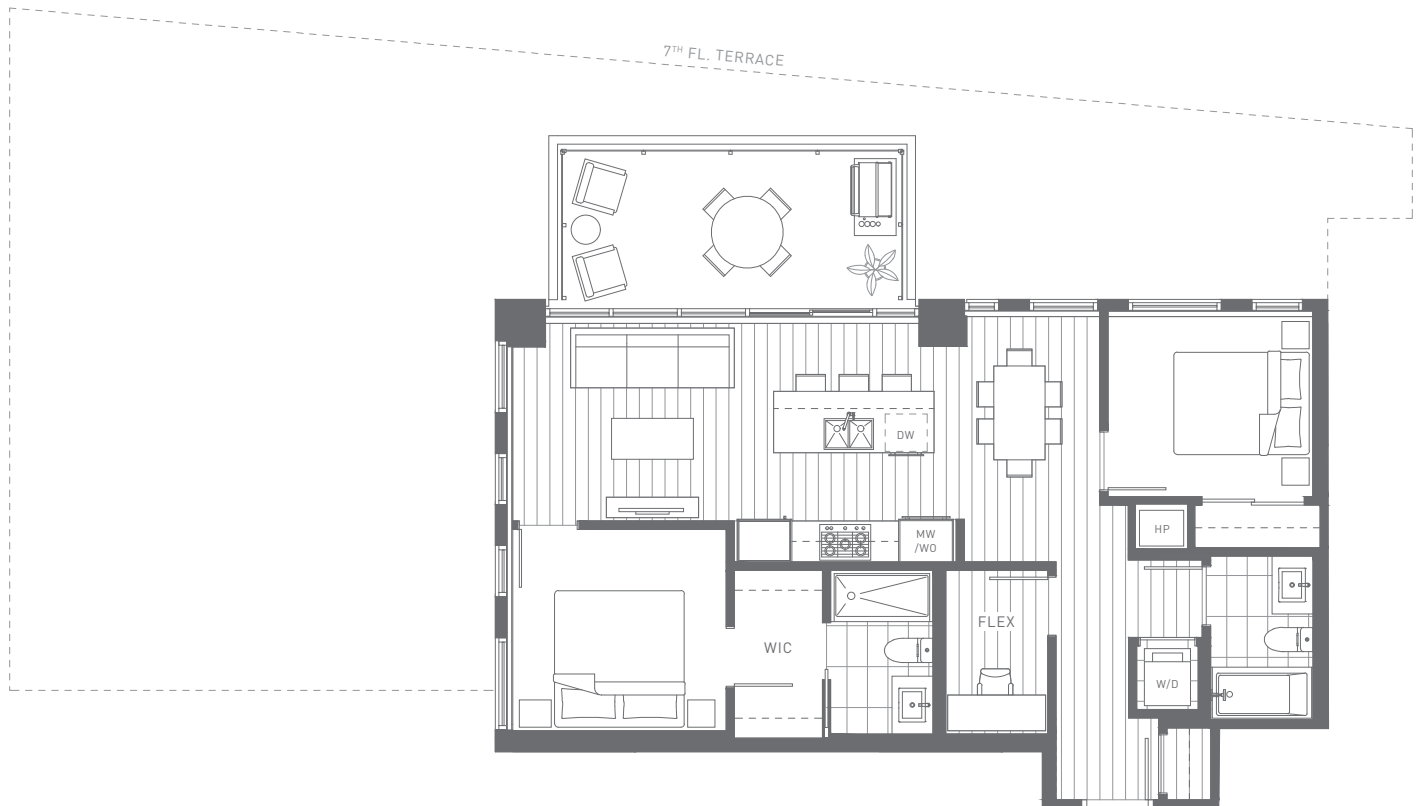

D2

2 BED + FLEX
2 BATH

Interior 890 SQFT • Exterior 136-900 SQFT

MODE

FLOOR 7

FLOORS 8-24

Dimensions, sizes, specifications, layouts, and materials are approximate only and subject to change without notice. E. & O.E.