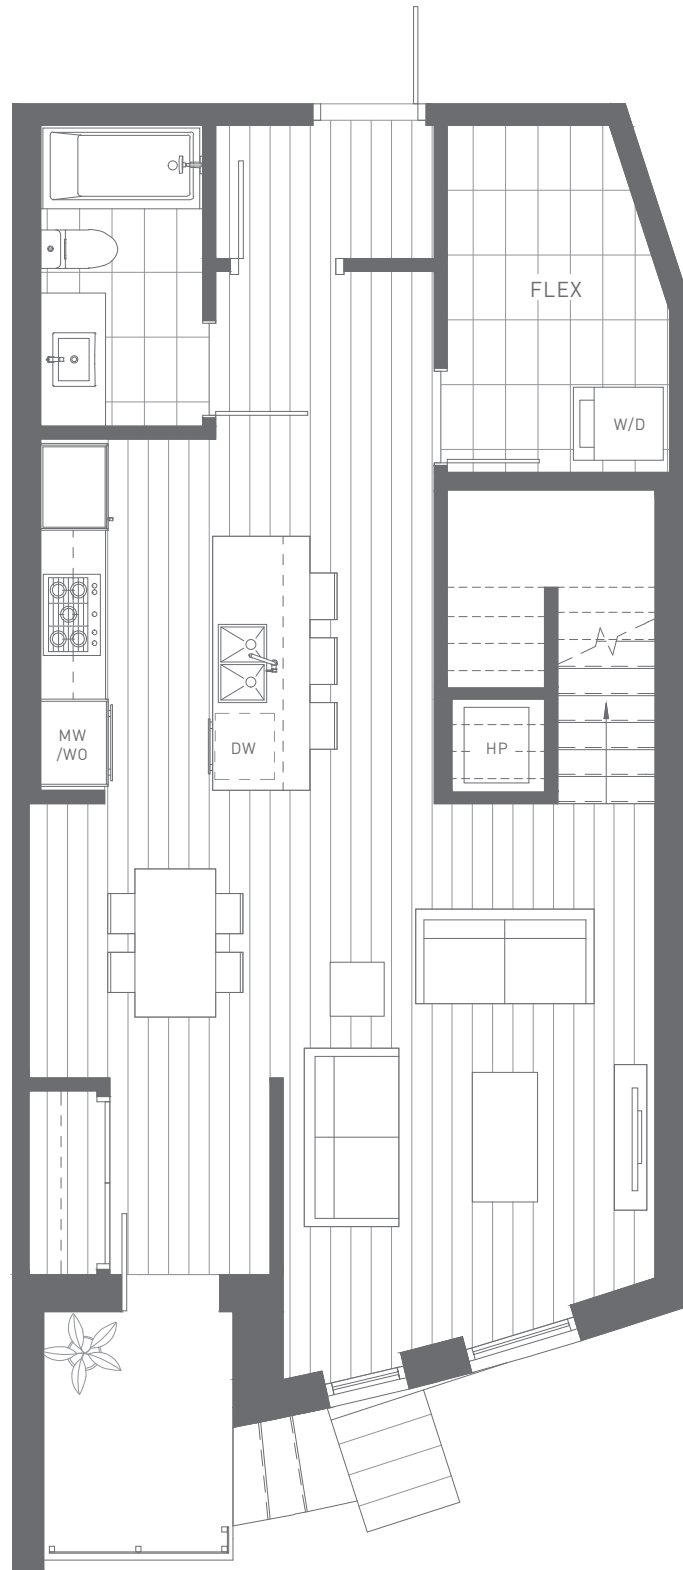

LW3

2 BED + FLEX
3 BATH

Interior 1422 SQFT • Exterior 45 SQFT

MODE

LOWER

FLOOR 1

1/2

Dimensions, sizes, specifications, layouts, and materials are approximate only and subject to change without notice. E. & O.E.

LW3

2 BED + FLEX
3 BATH

Interior 1422 SQFT • Exterior 45 SQFT

MODE

UPPER

FLOOR 1