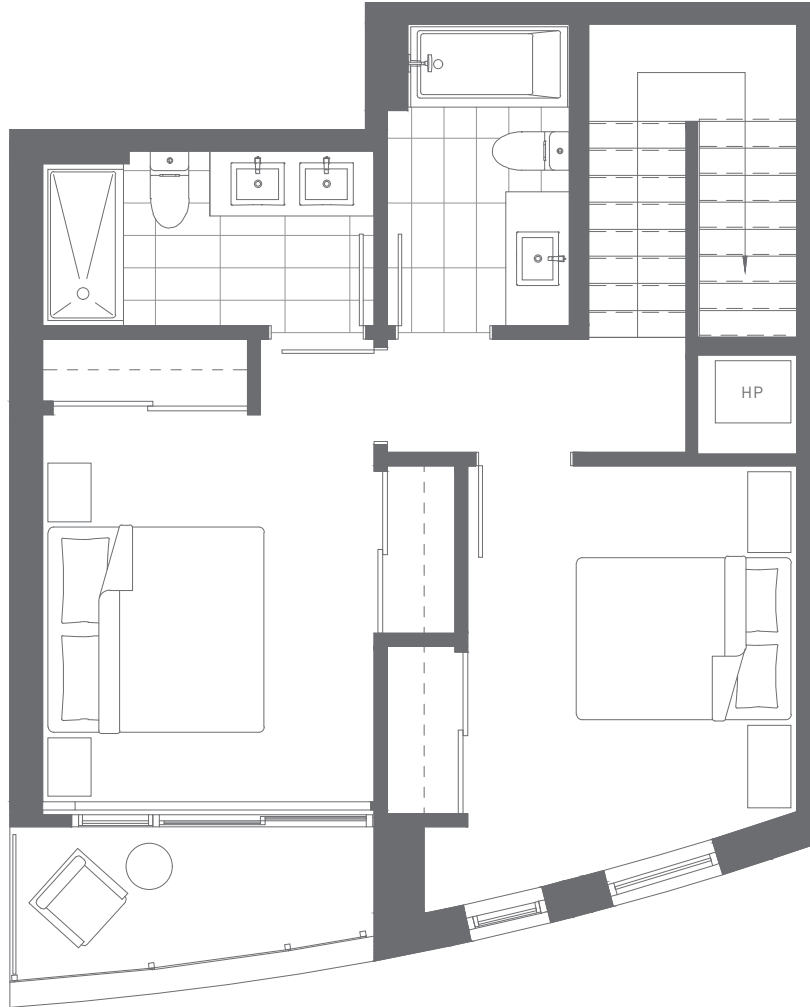

LW3

2 BED + FLEX
3 BATH

Interior 1422 SQFT • Exterior 45 SQFT

MODE

LOWER

FLOOR 1

1/2

Dimensions, sizes, specifications, layouts, and materials are approximate only and subject to change without notice. E. & O.E.

LW3

2 BED + FLEX
3 BATH

Interior 1422 SQFT • Exterior 45 SQFT

MODE

UPPER

FLOOR 1