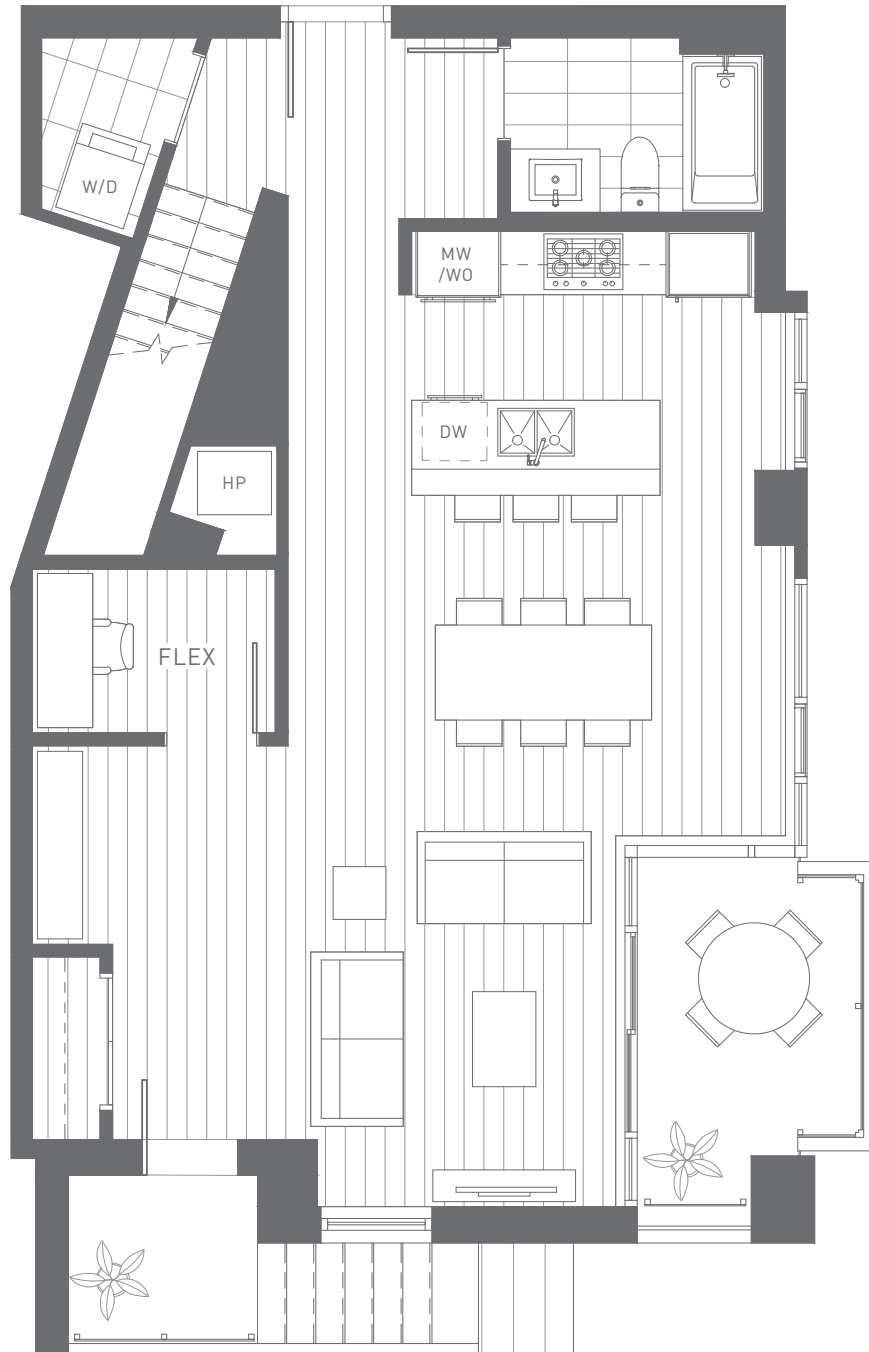

LW7

3 BED + FLEX
3 BATH

Interior 1691 SQFT • Exterior 55 SQFT

MODE

LOWER

FLOOR 1

1/2

Dimensions, sizes, specifications, layouts, and materials are approximate only and subject to change without notice. E. & O.E.

LW7

3 BED + FLEX
3 BATH

Interior 1691 SQFT • Exterior 55 SQFT

MODE

UPPER

FLOOR 1

2/2

Dimensions, sizes, specifications, layouts, and materials are approximate only and subject to change without notice. E. & O.E.